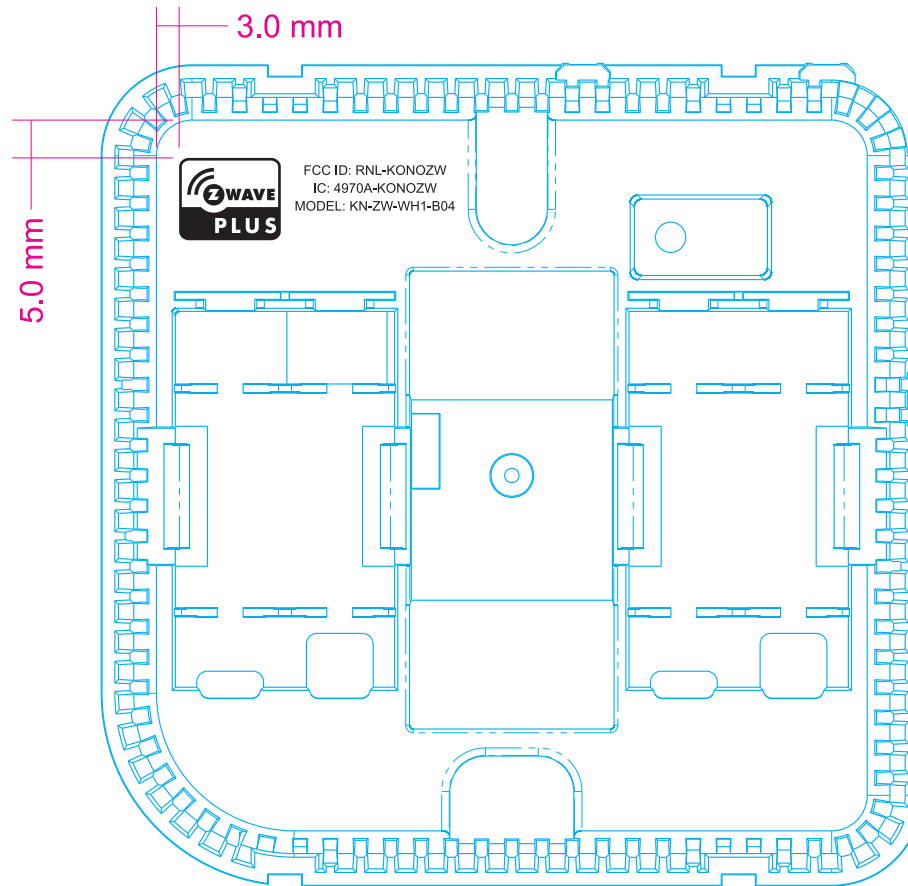

Equipment Photographs

(Label location)

SCALE 1:1

OBJECT OUTLINE
DIMENSION
BLACK

RAW PLASTIC P/N: P01KONOZ12000
BACKGROUND COLOR: RAL9016

DIMENSIONS IN MM. GENERAL TOLERANCE: LINEAR: +/- 0.2

Edwin McAuley Electronics Ltd.

MODEL: KONOZW

DRAW BY: SY NG / 8OCT2018

DRAFT

TITLE: REAR CABINET

P/N: P01KONOZ12002

APPROVED BY:

PAGE: 1 / 1

COPYRIGHT © EME
ALL RIGHTS RESERVED