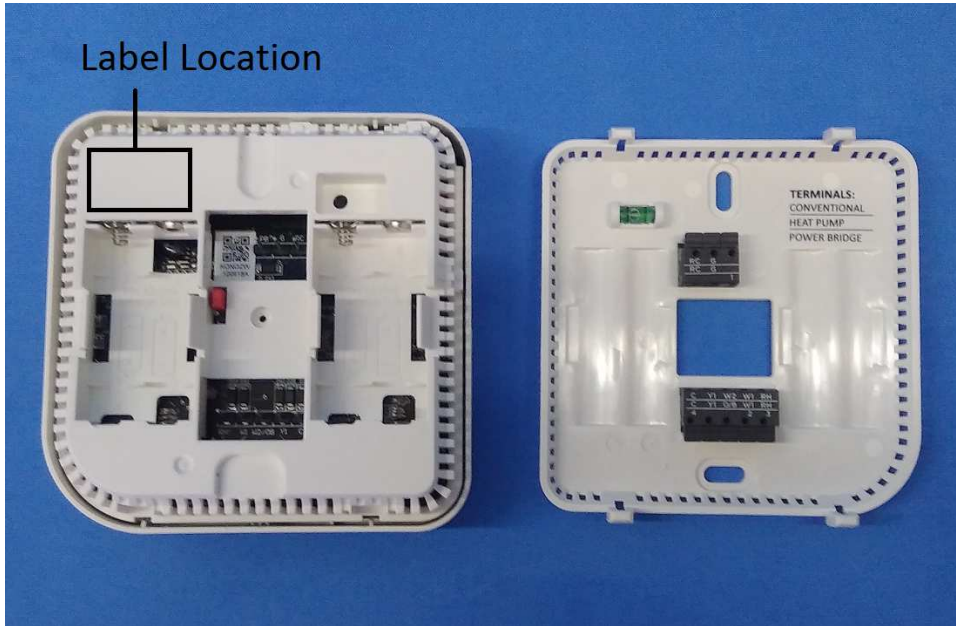

Equipment Photographs

(Label location)

SCALE 1:1

OBJECT OUTLINE
DIMENSION
BLACK

RAW PLASTIC P/N: P01KONOZ12000
BACKGROUND COLOR: RAL9016

DIMENSIONS IN MM. GENERAL TOLERANCE: LINEAR: +/- 0.2

Edwin McAuley Electronics Ltd.