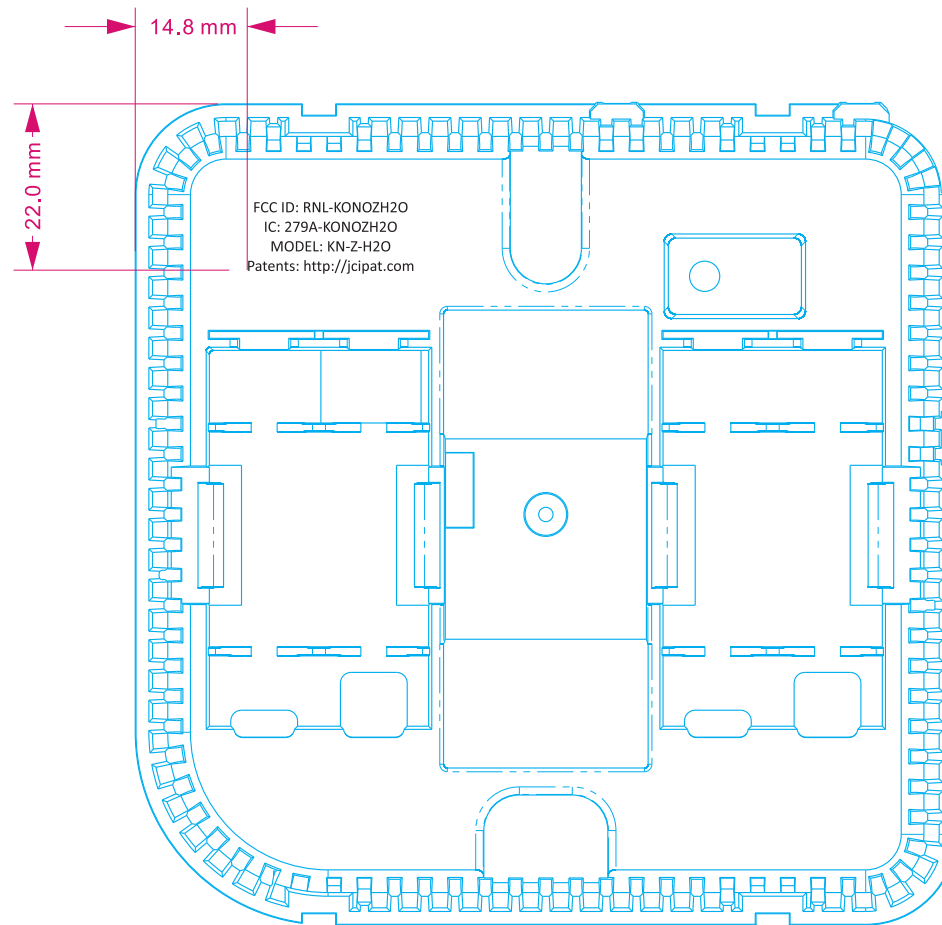

SCALE 1:1

OBJECT OUTLINE

DIMENSION

BLACK

RAW PLASTIC P/N: P01KONOZ12000

BACKGROUND COLOR: RAL9016

DIMENSIONS IN MM. GENERAL TOLERANCE: LINEAR: +/- 0.2

Edwin McAuley Electronics Ltd.

MODEL: KONOZ

DRAW BY: EDMOND LEUNG / 21 JUL 2011

APPROVED

TITLE: REAR CABINET

P/N: P01KONOZ12007

APPROVED BY:

PAGE: 1 / 1

COPYRIGHT © EME
ALL RIGHTS RESERVED