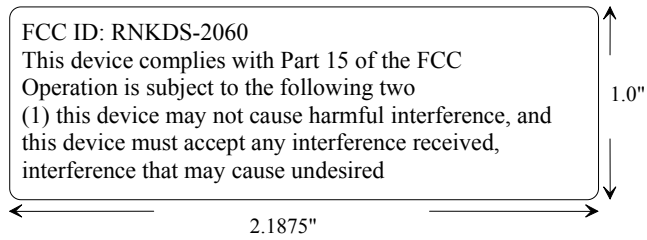

EXHIBIT A - FCC PRODUCT LABELING AND WARNING STATEMENT

FCC ID Label

Specifications: Text is black in color and is left justified. Labels are printed in indelible ink on permanent adhesive backing and shall be affixed at a conspicuous location on the EUT.

Proposed Label Location on EUT

Chassis Rear of EUT/FCC ID Label Proposed Location