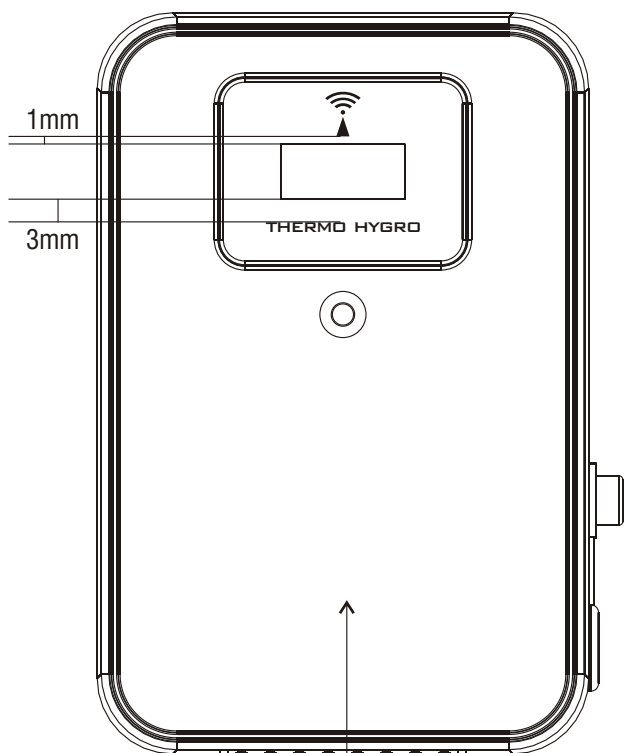

Housing Color : Bone White