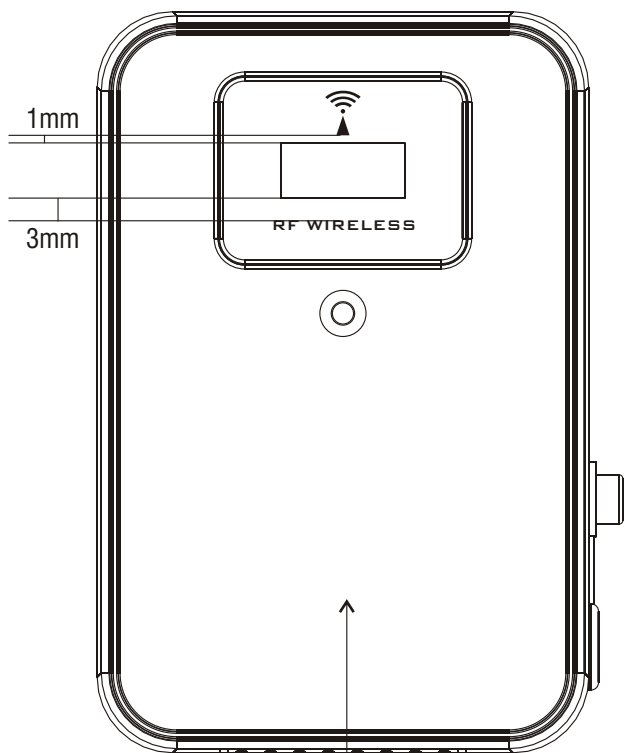

W153-2

LENS Color : Transparency
Silk Screen : Silver (on back)
Silk Screen : Pantone Cool Gray 11C (Words)

Silk Screen Color :
Pantone Cool Gray 11C

Housing Color : Bone White

Housing Color : Bone White

W153-H