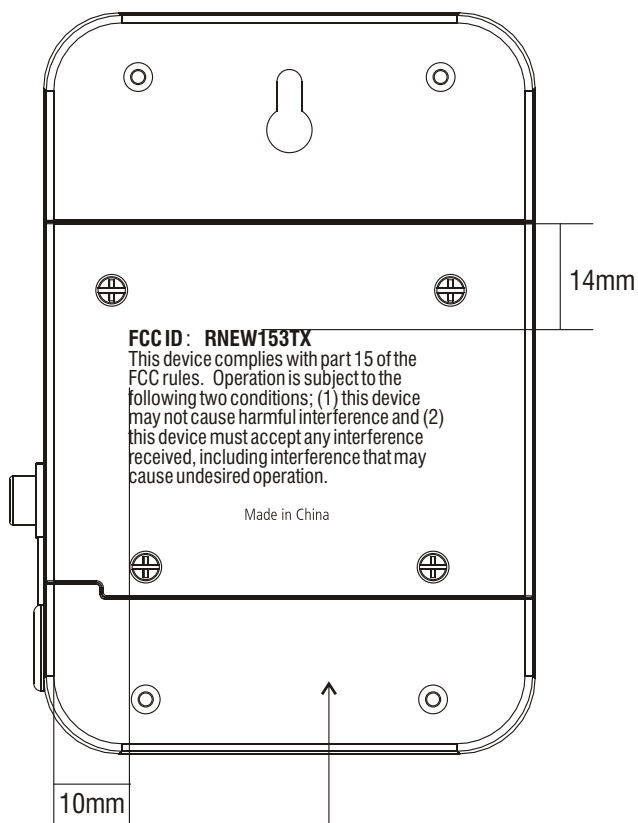

W153-2

LENS Color : Transparency
Silk Screen : Silver (on back)
Silk Screen : Pantone Cool Gray 11C (Words)

Silk Screen Color :
Pantone Cool Gray 11C

Housing Color : Bone White

Housing Color : Bone White

W153-H

LENS Color : Transparency
Silk Screen : Silver (on back)
Silk Screen : Pantone Cool Gray 11C (Words)

Silk Screen Color :
Pantone Cool Gray 11C

Housing Color : Bone White

Housing Color : Bone White