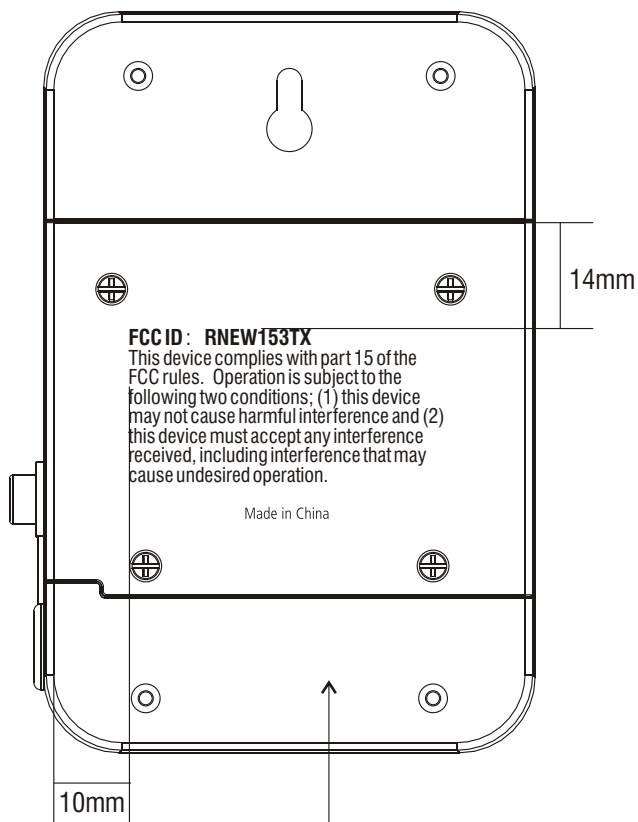

W153-2

LENS Color : Transparency
Silk Screen : Silver (on back)
Silk Screen : Pantone Cool Gray 11C (Words)

Silk Screen Color :
Pantone Cool Gray 11C

Housing Color : Bone White

Housing Color : Bone White

W153-H

LENS Color : Transparency
Silk Screen : Silver (on back)
Silk Screen : Pantone Cool Gray 11C (Words)

Silk Screen Color :
Pantone Cool Gray 11C

Housing Color : Bone White

Housing Color : Bone White