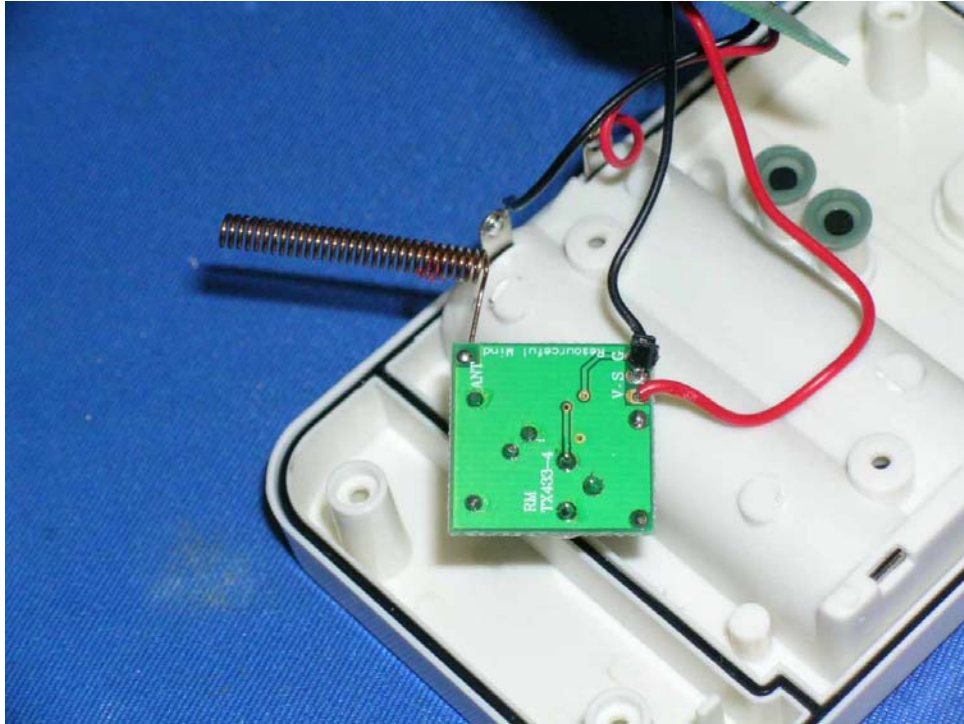

Internal Photo

FCC ID : RNE590A1TX

Temp. /Humidity display with external sensor

Internal Photo - 1

Internal Photo - 2

Internal Photo

FCC ID : RNE590A1TX

Internal Photo - 3

Internal Photo - 4

Internal Photo

FCC ID : RNE590A1TX

Internal Photo - 5

Internal Photo

FCC ID : RNE590A1TX

No display with external sensor

Internal Photo - 6

Internal Photo - 7

Internal Photo

FCC ID : RNE590A1TX

Internal Photo - 8

Internal Photo - 9

Internal Photo

FCC ID : RNE590A1TX

Temperature display only with external sensor