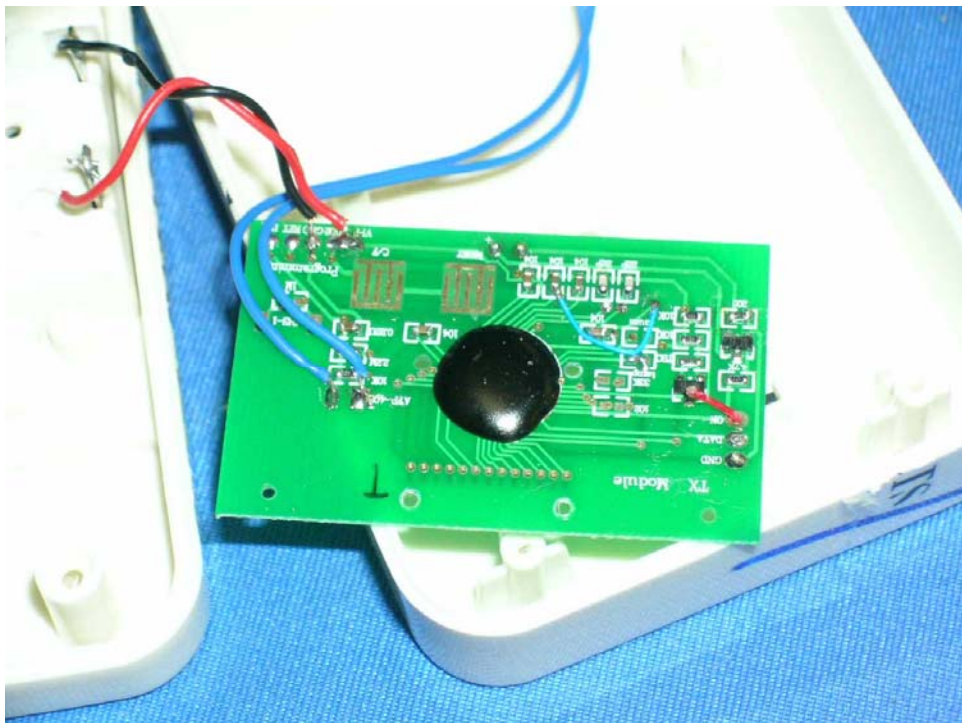

Internal Photo

FCC ID : RNE590A1TX

Temp. /Humidity display with external sensor

Internal Photo - 1

Internal Photo - 2

Internal Photo

FCC ID : RNE590A1TX

Internal Photo - 3

Internal Photo - 4

Internal Photo

FCC ID : RNE590A1TX

Internal Photo - 5

Internal Photo

FCC ID : RNE590A1TX

No display with external sensor

Internal Photo - 6

Internal Photo - 7

Internal Photo

FCC ID : RNE590A1TX

Internal Photo - 8

Internal Photo - 9

Internal Photo

FCC ID : RNE590A1TX

Temperature display only with external sensor

Internal Photo - 10

Internal Photo - 11

Internal Photo

FCC ID : RNE590A1TX

Internal Photo - 12

Internal Photo - 13

Internal Photo

FCC ID : RNE590A1TX