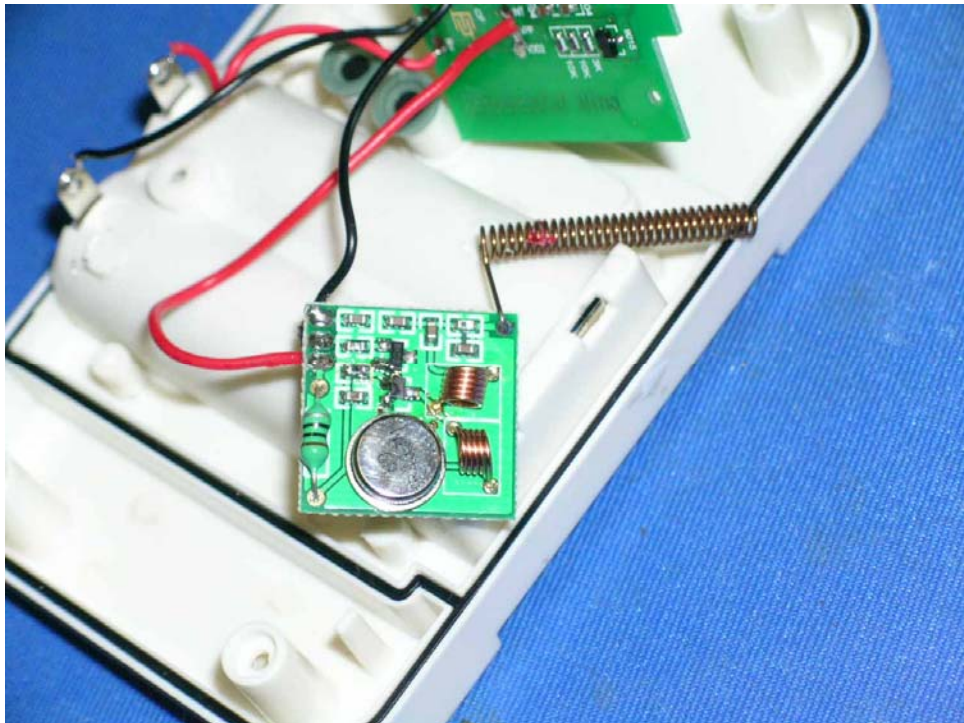

Internal Photo

FCC ID : RNE590A1TX

Temp. /Humidity display with external sensor

Internal Photo - 1

Internal Photo - 2

Internal Photo

FCC ID : RNE590A1TX

Internal Photo - 3

Internal Photo - 4

Internal Photo

FCC ID : RNE590A1TX

Internal Photo - 5

Internal Photo

FCC ID : RNE590A1TX

No display with external sensor

Internal Photo - 6

Internal Photo - 7

Internal Photo

FCC ID : RNE590A1TX

Internal Photo - 8

Internal Photo - 9

Internal Photo

FCC ID : RNE590A1TX

Temperature display only with external sensor