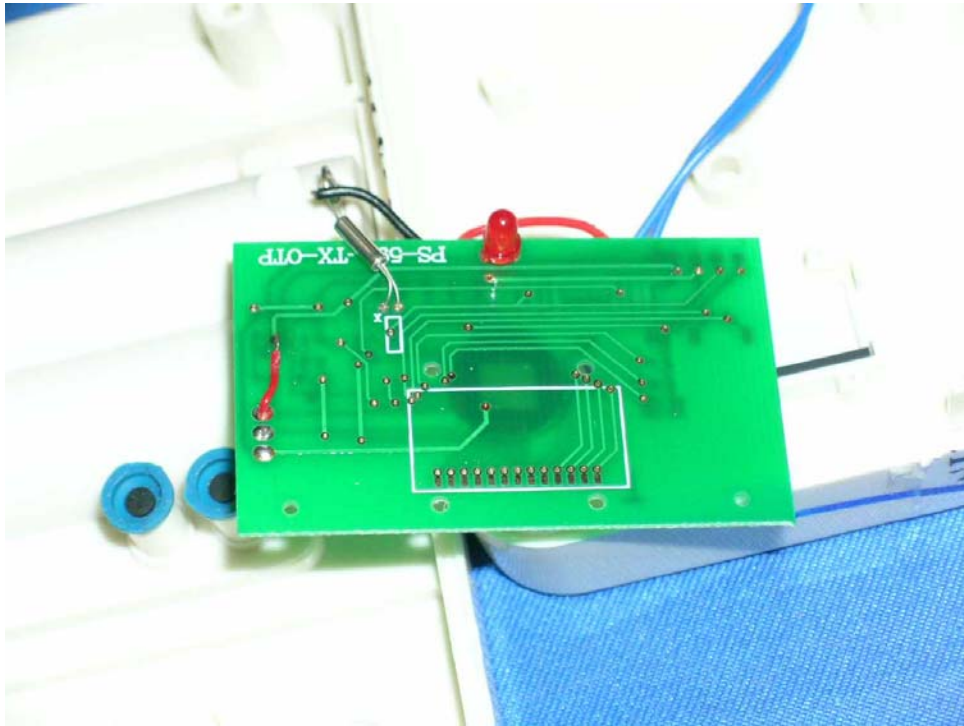

Internal Photo

FCC ID : RNE590A1TX

Temp. /Humidity display with external sensor

Internal Photo - 1

Internal Photo - 2

Internal Photo

FCC ID : RNE590A1TX

Internal Photo - 3

Internal Photo - 4

Internal Photo

FCC ID : RNE590A1TX

Internal Photo - 5

Internal Photo

FCC ID : RNE590A1TX

No display with external sensor

Internal Photo - 6

Internal Photo - 7

Internal Photo

FCC ID : RNE590A1TX

Internal Photo - 8

Internal Photo - 9

Internal Photo

FCC ID : RNE590A1TX

Temperature display only with external sensor

Internal Photo - 10

Internal Photo - 11

Internal Photo

FCC ID : RNE590A1TX

Internal Photo - 12

Internal Photo - 13

Internal Photo

FCC ID : RNE590A1TX