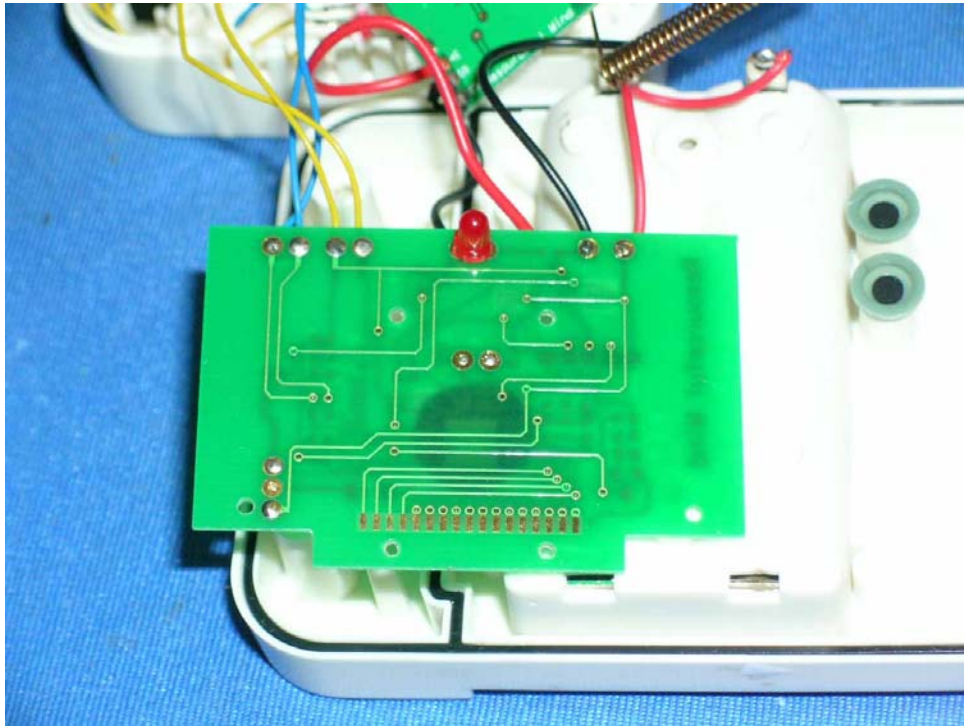

Internal Photo

FCC ID : RNE590A1TX

Temp. /Humidity display with external sensor

Internal Photo - 1

Internal Photo - 2

Internal Photo

FCC ID : RNE590A1TX

Internal Photo - 3

Internal Photo - 4

Internal Photo

FCC ID : RNE590A1TX

Internal Photo - 5

Internal Photo

FCC ID : RNE590A1TX

No display with external sensor

Internal Photo - 6

Internal Photo - 7

Internal Photo

FCC ID : RNE590A1TX

Internal Photo - 8

Internal Photo - 9

Internal Photo

FCC ID : RNE590A1TX

Temperature display only with external sensor