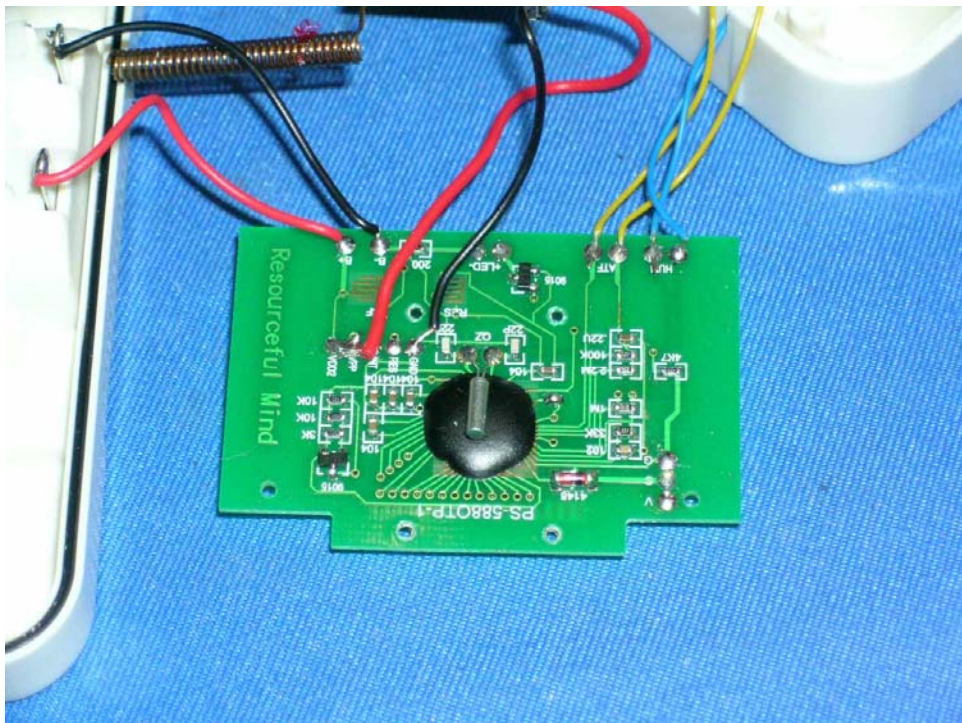

Internal Photo

FCC ID : RNE590A1TX

Temp. /Humidity display with external sensor

Internal Photo - 1

Internal Photo - 2

Internal Photo

FCC ID : RNE590A1TX

Internal Photo - 3

Internal Photo - 4

Internal Photo

FCC ID : RNE590A1TX

Internal Photo - 5

Internal Photo

FCC ID : RNE590A1TX

No display with external sensor

Internal Photo - 6

Internal Photo - 7

Internal Photo

FCC ID : RNE590A1TX

Internal Photo - 8

Internal Photo - 9

Internal Photo

FCC ID : RNE590A1TX

Temperature display only with external sensor