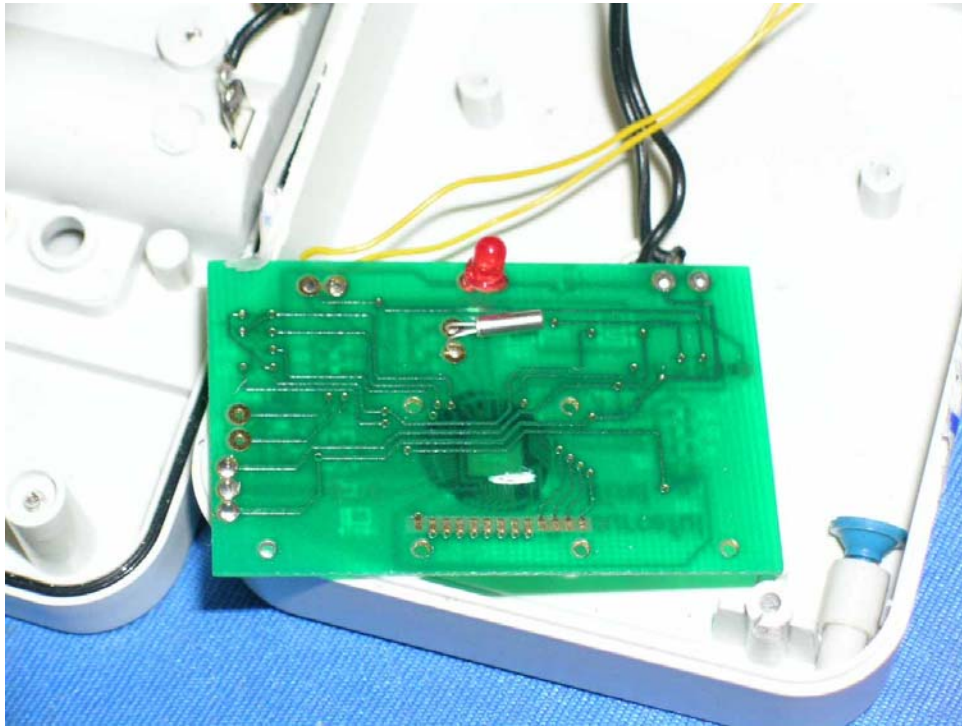

Internal Photo

FCC ID : RNE590A1TX

Temp. /Humidity display with external sensor

Internal Photo - 1

Internal Photo - 2

Internal Photo

FCC ID : RNE590A1TX

Internal Photo - 3

Internal Photo - 4

Internal Photo

FCC ID : RNE590A1TX

Internal Photo - 5

Internal Photo

FCC ID : RNE590A1TX

No display with external sensor

Internal Photo - 6

Internal Photo - 7

Internal Photo

FCC ID : RNE590A1TX

Internal Photo - 8

Internal Photo - 9

Internal Photo

FCC ID : RNE590A1TX

Temperature display only with external sensor

Internal Photo - 10

Internal Photo - 11

Internal Photo

FCC ID : RNE590A1TX

Internal Photo - 12

Internal Photo - 13

Internal Photo

FCC ID : RNE590A1TX