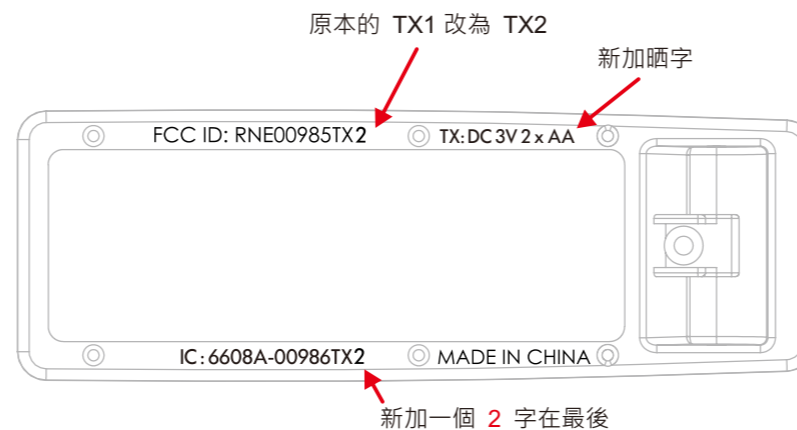

FCC ID: RNE00985TX2

TX: DC 3V 2 x AA

IC: 6608A-00986TX2

MADE IN CHINA

Scale 4:1

Scale 1:1

Model: 00986M  
PS-512TX  
Engraving Artwork  
Resourceful Mind  
20-AUG-2021

Scale 1:1  
絲印色：黑色

MODEL NO.:  
00986TX

Scale 4:1

PS-512(2021)  
Clip - Silk Screen Printing Artwork  
Resourceful Mind  
15-JUL-2021