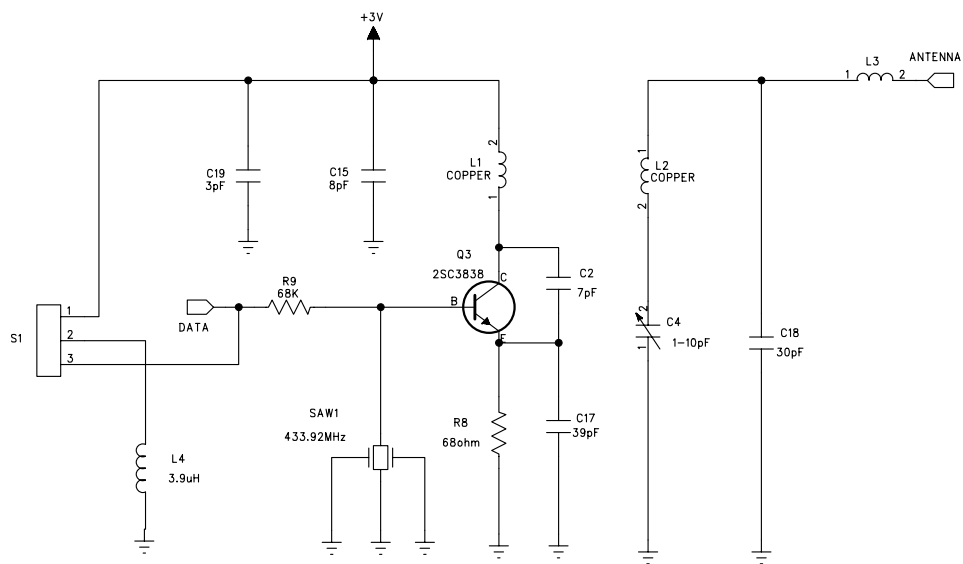

COMPANY: PICADOR ELECTRONIC LTD.			
MODEL:	RG424TRM-V1	FILE:	
DRW BY:	Zeng Ze Ming	DATE:	2003/12/17
CHK BY:		DATE:	
APP BY:		DATE:	
		SIZE:	
		REV:	

COMPANY: PICADOR ELECTRONIC LTD.			
MODEL: RG424-TX1	FILE:		
DRW BY: Zeng Ze Ming	DATE: 2003/12/06		SIZE:
CHK BY:	DATE:		REV:
APP BY:	DATE:		