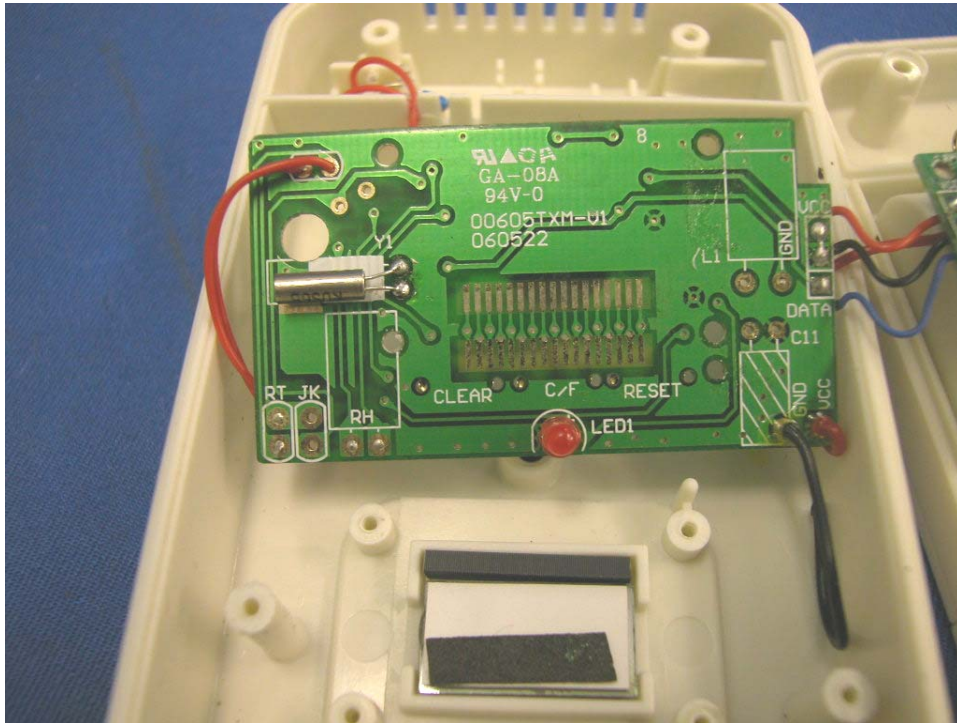

Internal Photo

FCC ID : RNE00605TX

(No display only without external temp. sensor)

Internal Photo - 1

Internal Photo - 2

Internal Photo - 3

Internal Photo - 4

Internal Photo - 5

Internal Photo

FCC ID : RNE00605TX

(Temperature display only without external temp. sensor)

Internal Photo - 6

Internal Photo - 7

Internal Photo - 8

Internal Photo - 9

Internal Photo - 10

Internal Photo

FCC ID : RNE00605TX

(Temperature/humidity display without external temp. sensor)

Internal Photo - 11

Internal Photo - 12

Internal Photo - 13

Internal Photo - 14

Internal Photo