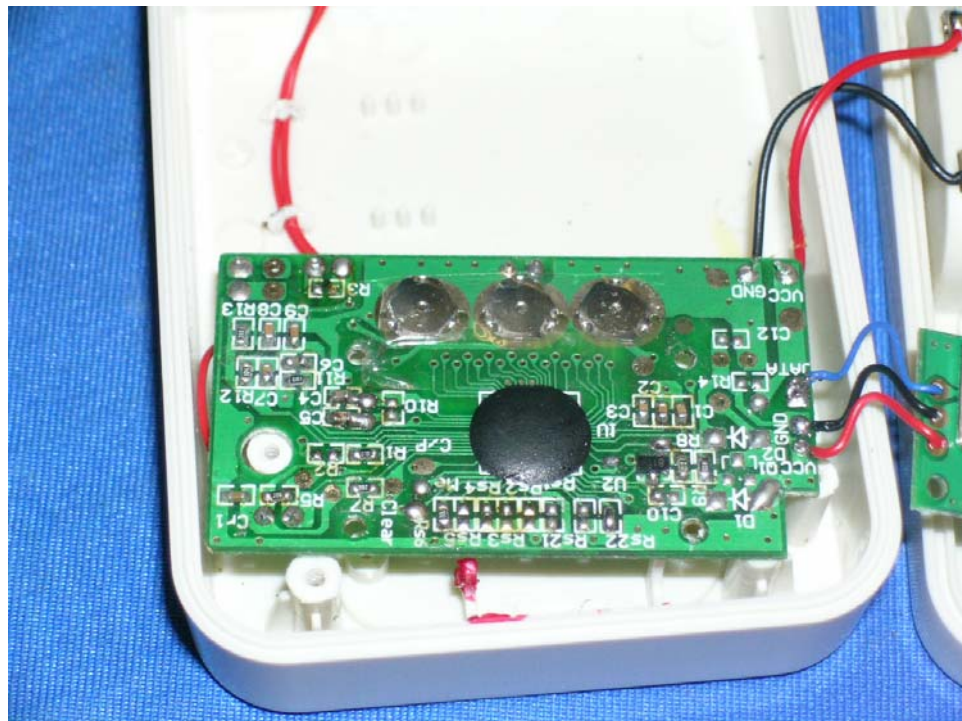

Internal Photo

FCC ID : RNE00605TX

(No display only without external temp. sensor)

Internal Photo - 1

Internal Photo - 2

Internal Photo - 3

Internal Photo - 4

Internal Photo - 5

Internal Photo

FCC ID : RNE00605TX

(Temperature display only without external temp. sensor)

Internal Photo - 6

Internal Photo - 7

Internal Photo - 8

Internal Photo - 9

Internal Photo - 10

Internal Photo

FCC ID : RNE00605TX

(Temperature/humidity display without external temp. sensor)

Internal Photo - 11

Internal Photo - 12

Internal Photo - 13

Internal Photo - 14

Internal Photo