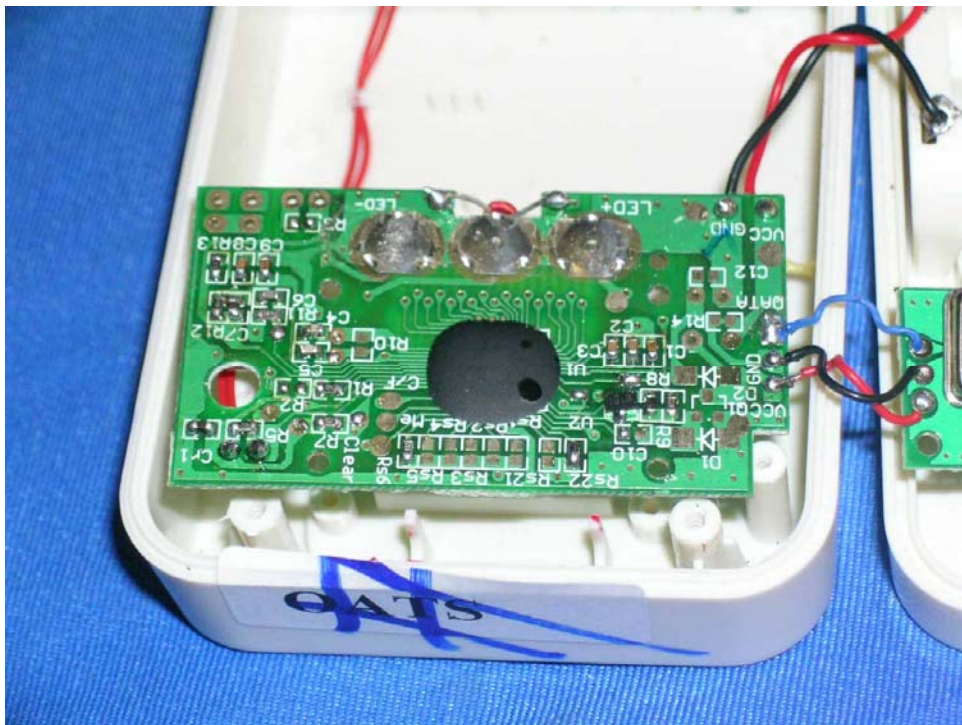

Internal Photo

FCC ID : RNE00605TX

(No display only without external temp. sensor)

Internal Photo - 1

Internal Photo - 2

Internal Photo - 3

Internal Photo - 4

Internal Photo - 5

Internal Photo

FCC ID : RNE00605TX

(Temperature display only without external temp. sensor)

Internal Photo - 6

Internal Photo - 7

Internal Photo - 8

Internal Photo - 9

Internal Photo - 10

Internal Photo

FCC ID : RNE00605TX

(Temperature/humidity display without external temp. sensor)

Internal Photo - 11

Internal Photo - 12

Internal Photo - 13

Internal Photo - 14

Internal Photo