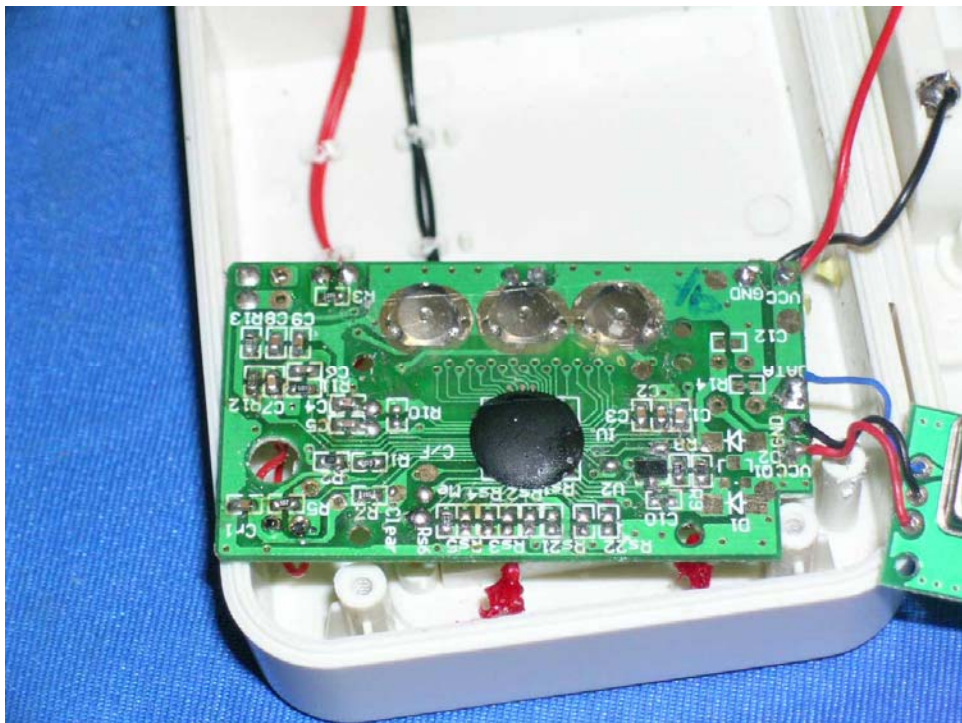

Internal Photo

FCC ID : RNE00605TX

(No display only without external temp. sensor)

Internal Photo - 1

Internal Photo - 2

Internal Photo - 3

Internal Photo - 4

Internal Photo - 5

Internal Photo

FCC ID : RNE00605TX

(Temperature display only without external temp. sensor)

Internal Photo - 6

Internal Photo - 7

Internal Photo - 8

Internal Photo - 9

Internal Photo - 10

Internal Photo

FCC ID : RNE00605TX

(Temperature/humidity display without external temp. sensor)

Internal Photo - 11

Internal Photo - 12

Internal Photo - 13

Internal Photo - 14

Internal Photo