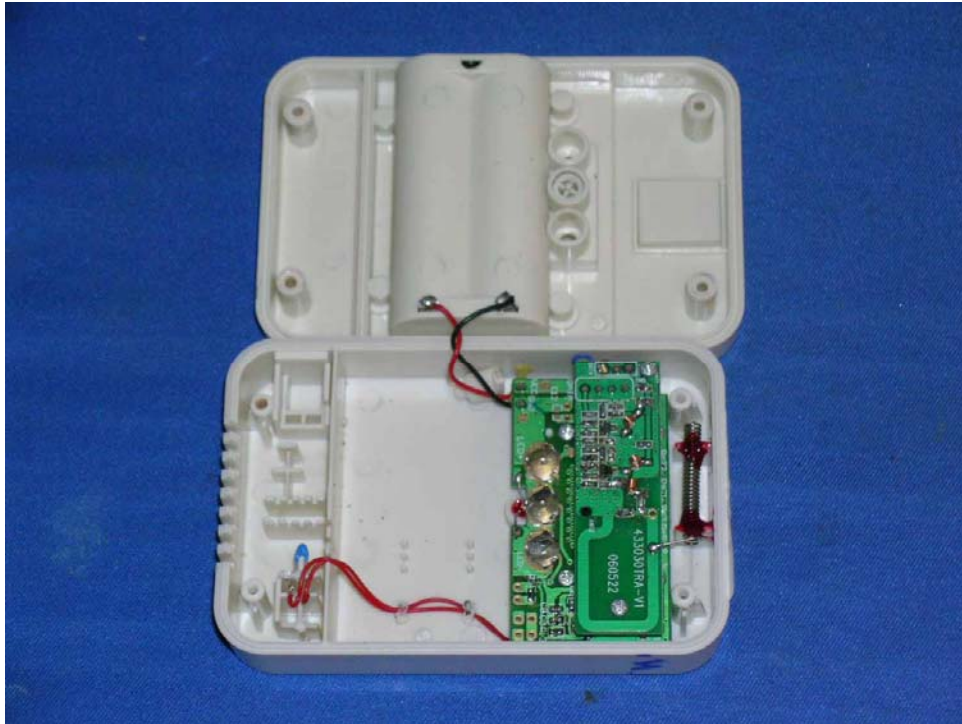

Internal Photo

FCC ID : RNE00605TX

(No display only without external temp. sensor)

Internal Photo - 1

Internal Photo - 2

Internal Photo - 3

Internal Photo - 4

Internal Photo - 5

Internal Photo

FCC ID : RNE00605TX

(Temperature display only without external temp. sensor)

Internal Photo - 6

Internal Photo - 7

Internal Photo - 8

Internal Photo - 9

Internal Photo - 10

Internal Photo

FCC ID : RNE00605TX

(Temperature/humidity display without external temp. sensor)

Internal Photo - 11

Internal Photo - 12

Internal Photo - 13

Internal Photo - 14

Internal Photo