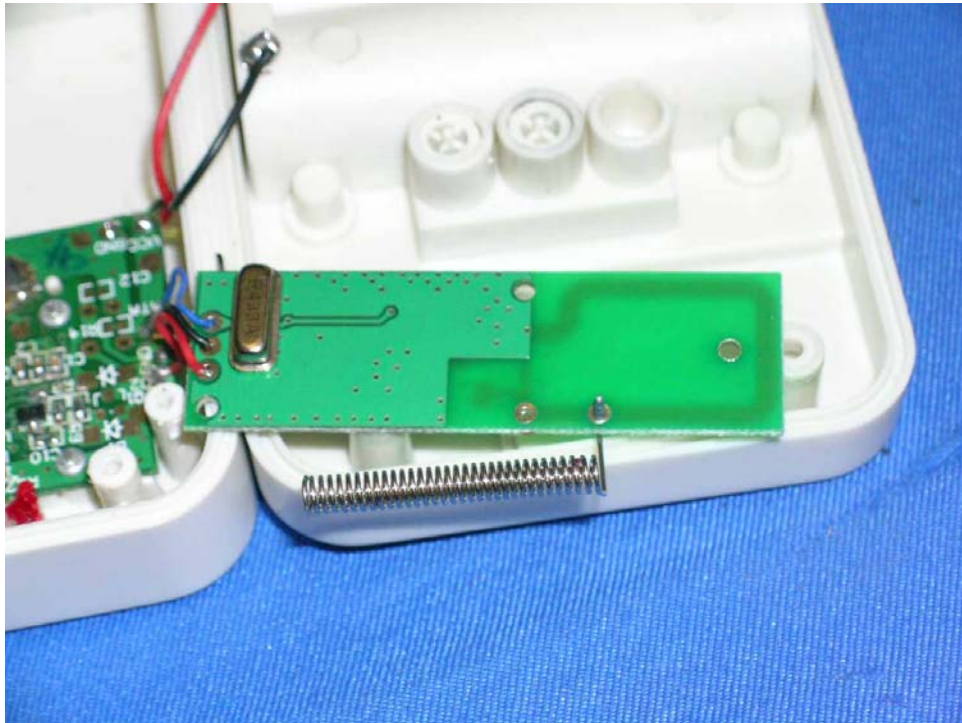

Internal Photo

FCC ID : RNE00605TX

(No display only without external temp. sensor)

Internal Photo - 1

Internal Photo - 2

Internal Photo - 3

Internal Photo - 4

Internal Photo - 5

Internal Photo

FCC ID : RNE00605TX

(Temperature display only without external temp. sensor)

Internal Photo - 6

Internal Photo - 7

Internal Photo - 8

Internal Photo - 9

Internal Photo - 10

Internal Photo

FCC ID : RNE00605TX

(Temperature/humidity display without external temp. sensor)

Internal Photo - 11

Internal Photo - 12

Internal Photo - 13

Internal Photo - 14

Internal Photo