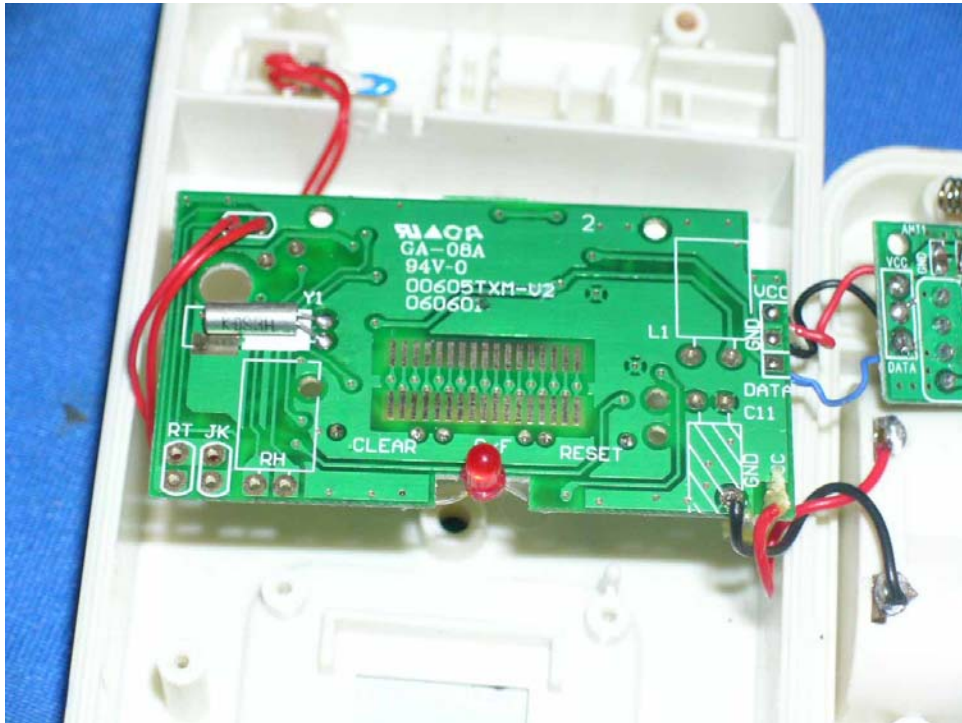

Internal Photo

FCC ID : RNE00605TX

(No display only without external temp. sensor)

Internal Photo - 1

Internal Photo - 2

Internal Photo - 3

Internal Photo - 4

Internal Photo - 5

Internal Photo

FCC ID : RNE00605TX

(Temperature display only without external temp. sensor)

Internal Photo - 6

Internal Photo - 7

Internal Photo - 8

Internal Photo - 9

Internal Photo - 10

Internal Photo

FCC ID : RNE00605TX

(Temperature/humidity display without external temp. sensor)

Internal Photo - 11

Internal Photo - 12

Internal Photo - 13

Internal Photo - 14

Internal Photo