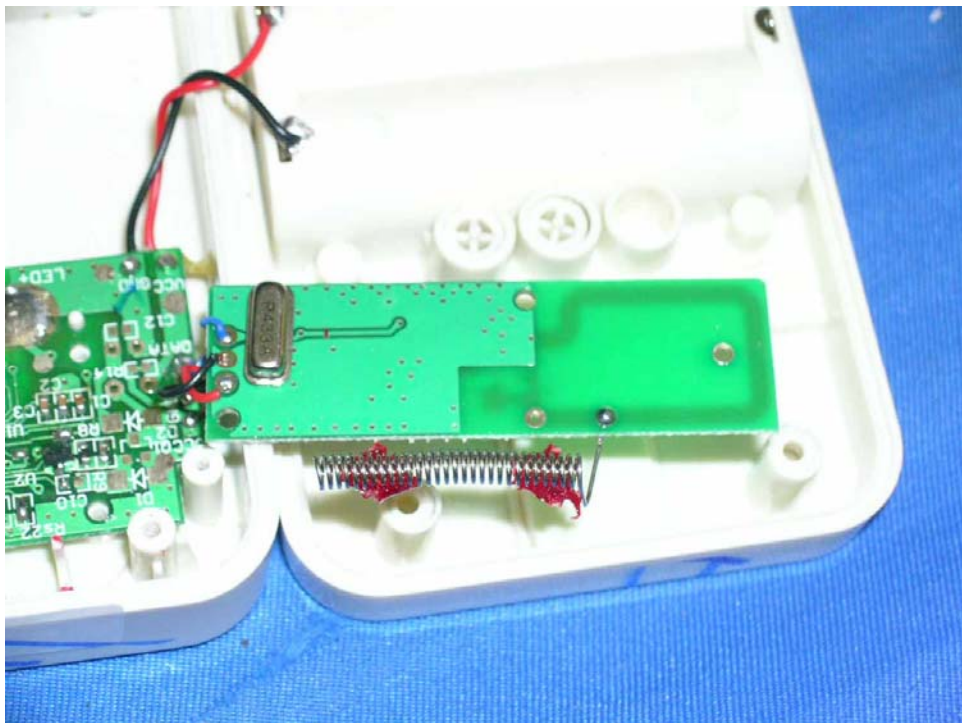

Internal Photo

FCC ID : RNE00605TX

(No display only without external temp. sensor)

Internal Photo - 1

Internal Photo - 2

Internal Photo - 3

Internal Photo - 4

Internal Photo - 5

Internal Photo

FCC ID : RNE00605TX

(Temperature display only without external temp. sensor)

Internal Photo - 6

Internal Photo - 7

Internal Photo - 8

Internal Photo - 9

Internal Photo - 10

Internal Photo

FCC ID : RNE00605TX

(Temperature/humidity display without external temp. sensor)

Internal Photo - 11

Internal Photo - 12

Internal Photo - 13

Internal Photo - 14

Internal Photo