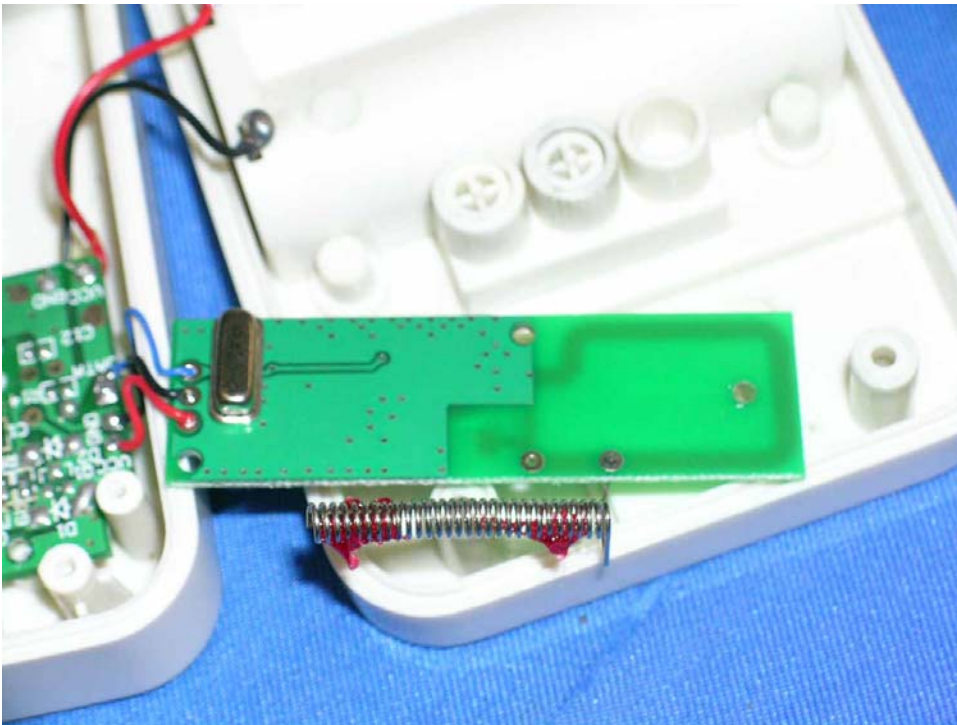

Internal Photo

FCC ID : RNE00605TX

(No display only without external temp. sensor)

Internal Photo - 1

Internal Photo - 2

Internal Photo - 3

Internal Photo - 4

Internal Photo - 5

Internal Photo

FCC ID : RNE00605TX

(Temperature display only without external temp. sensor)

Internal Photo - 6

Internal Photo - 7

Internal Photo - 8

Internal Photo - 9

Internal Photo - 10

Internal Photo

FCC ID : RNE00605TX

(Temperature/humidity display without external temp. sensor)

Internal Photo - 11

Internal Photo - 12

Internal Photo - 13

Internal Photo - 14

Internal Photo