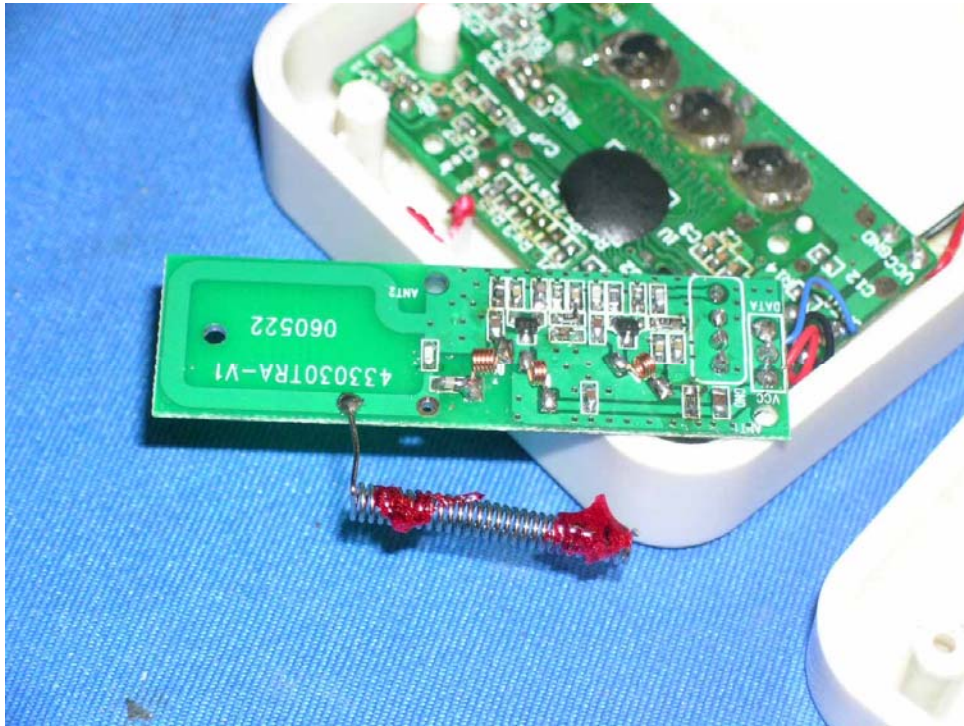

Internal Photo

FCC ID : RNE00605TX

(No display only without external temp. sensor)

Internal Photo - 1

Internal Photo - 2

Internal Photo - 3

Internal Photo - 4

Internal Photo - 5

Internal Photo

FCC ID : RNE00605TX

(Temperature display only without external temp. sensor)

Internal Photo - 6

Internal Photo - 7

Internal Photo - 8

Internal Photo - 9

Internal Photo - 10

Internal Photo

FCC ID : RNE00605TX

(Temperature/humidity display without external temp. sensor)

Internal Photo - 11

Internal Photo - 12

Internal Photo - 13

Internal Photo - 14

Internal Photo