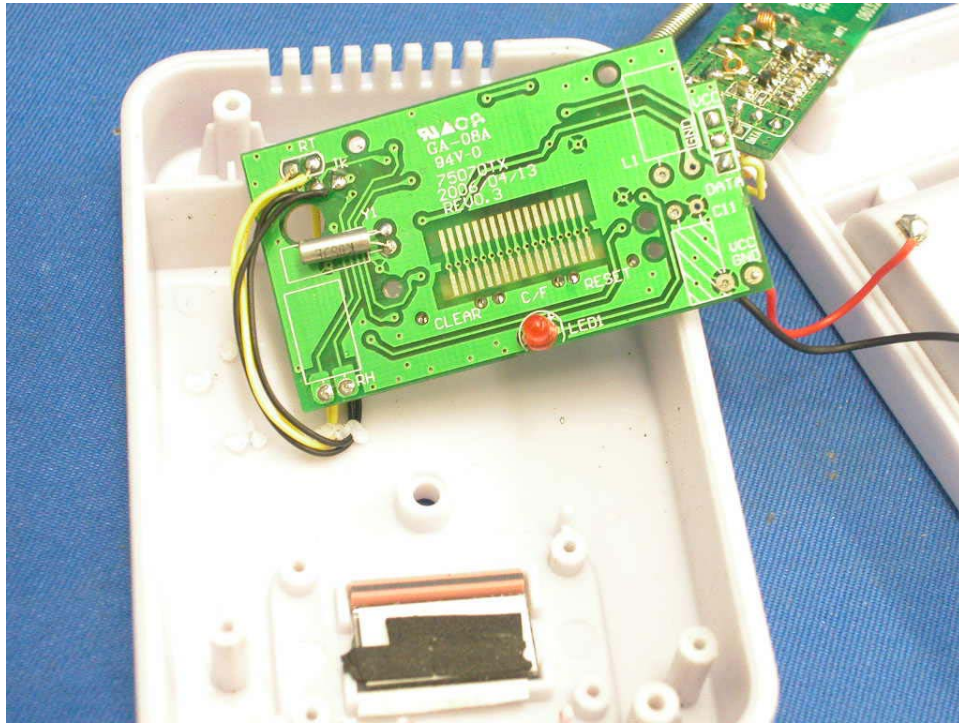

Internal Photo

FCC ID : RNE00605TX

(No display only with external temp. sensor)

Internal Photo - 1

Internal Photo - 2

Internal Photo

FCC ID : RNE00605TX

Internal Photo - 3

Internal Photo - 4

Internal Photo

FCC ID : RNE00605TX

Internal Photo - 5

Internal Photo

FCC ID : RNE00605TX

(Temperature display only with external temp. sensor)

Internal Photo - 6

Internal Photo - 7

Internal Photo

FCC ID : RNE00605TX

Internal Photo - 8

Internal Photo - 9

Internal Photo

FCC ID : RNE00605TX

Internal Photo - 10

Internal Photo

FCC ID : RNE00605TX

(Temperature/humidity display with external temp. sensor)

Internal Photo - 11

Internal Photo - 12

Internal Photo - 13

Internal Photo - 14

Internal Photo - 15