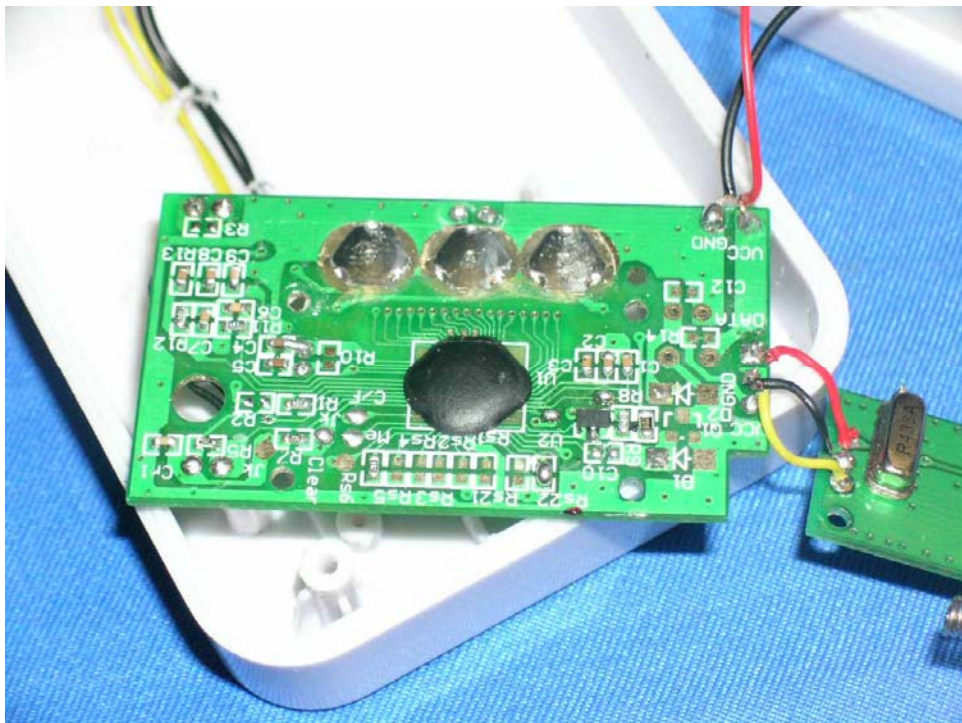

Internal Photo

FCC ID : RNE00605TX

(No display only with external temp. sensor)

Internal Photo - 1

Internal Photo - 2

Internal Photo

FCC ID : RNE00605TX

Internal Photo - 3

Internal Photo - 4

Internal Photo

FCC ID : RNE00605TX

Internal Photo - 5

Internal Photo

FCC ID : RNE00605TX

(Temperature display only with external temp. sensor)

Internal Photo - 6

Internal Photo

FCC ID : RNE00605TX

(Temperature/humidity display with external temp. sensor)

Internal Photo - 11

Internal Photo - 12

Internal Photo - 13

Internal Photo - 14

Internal Photo - 15