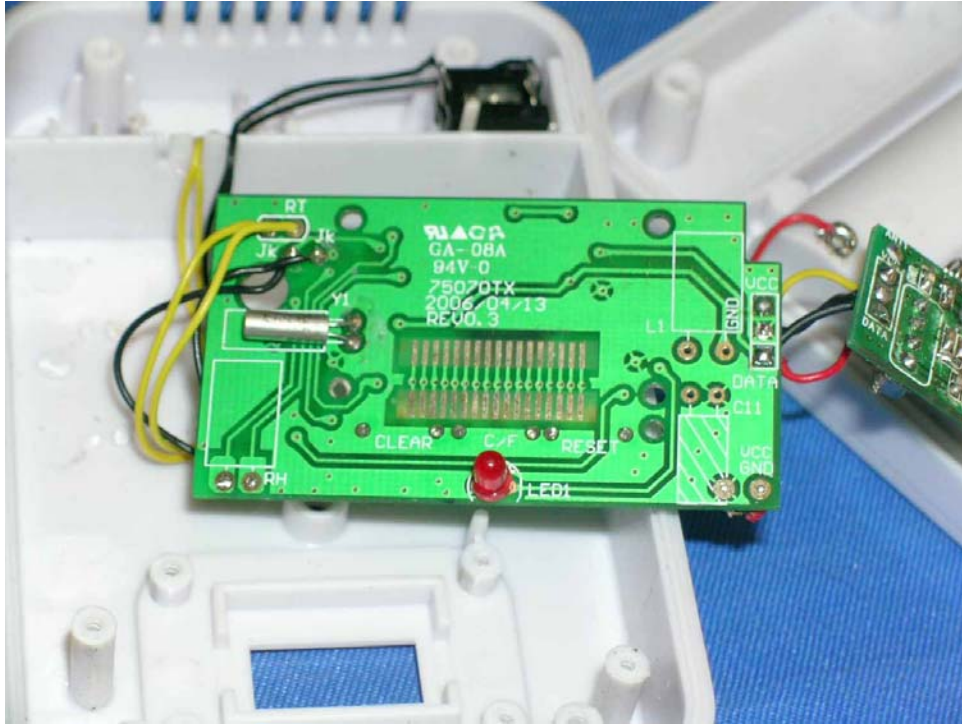

Internal Photo

FCC ID : RNE00605TX

(No display only with external temp. sensor)

Internal Photo - 1

Internal Photo - 2

Internal Photo

FCC ID : RNE00605TX

Internal Photo - 3

Internal Photo - 4

Internal Photo

FCC ID : RNE00605TX

Internal Photo - 5

Internal Photo

FCC ID : RNE00605TX

(Temperature display only with external temp. sensor)

Internal Photo - 6

Internal Photo

FCC ID : RNE00605TX

(Temperature/humidity display with external temp. sensor)

Internal Photo - 11

Internal Photo - 12

Internal Photo - 13

Internal Photo - 14

Internal Photo - 15