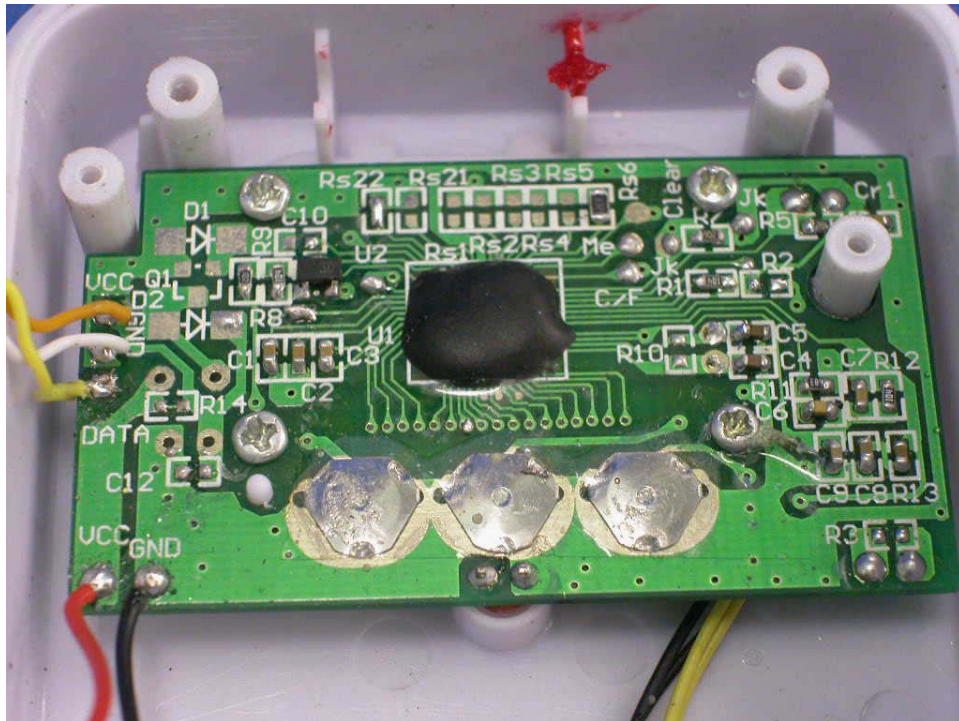

Internal Photo

FCC ID : RNE00605TX

(No display only with external temp. sensor)

Internal Photo - 1

Internal Photo - 2

Internal Photo

FCC ID : RNE00605TX

Internal Photo - 3

Internal Photo - 4

Internal Photo

FCC ID : RNE00605TX

Internal Photo - 5

Internal Photo

FCC ID : RNE00605TX

(Temperature display only with external temp. sensor)

Internal Photo - 6

Internal Photo - 7

Internal Photo

FCC ID : RNE00605TX

Internal Photo - 8

Internal Photo - 9

Internal Photo

FCC ID : RNE00605TX

Internal Photo - 10

Internal Photo

FCC ID : RNE00605TX

(Temperature/humidity display with external temp. sensor)

Internal Photo - 11

Internal Photo - 12

Internal Photo - 13

Internal Photo - 14

Internal Photo - 15