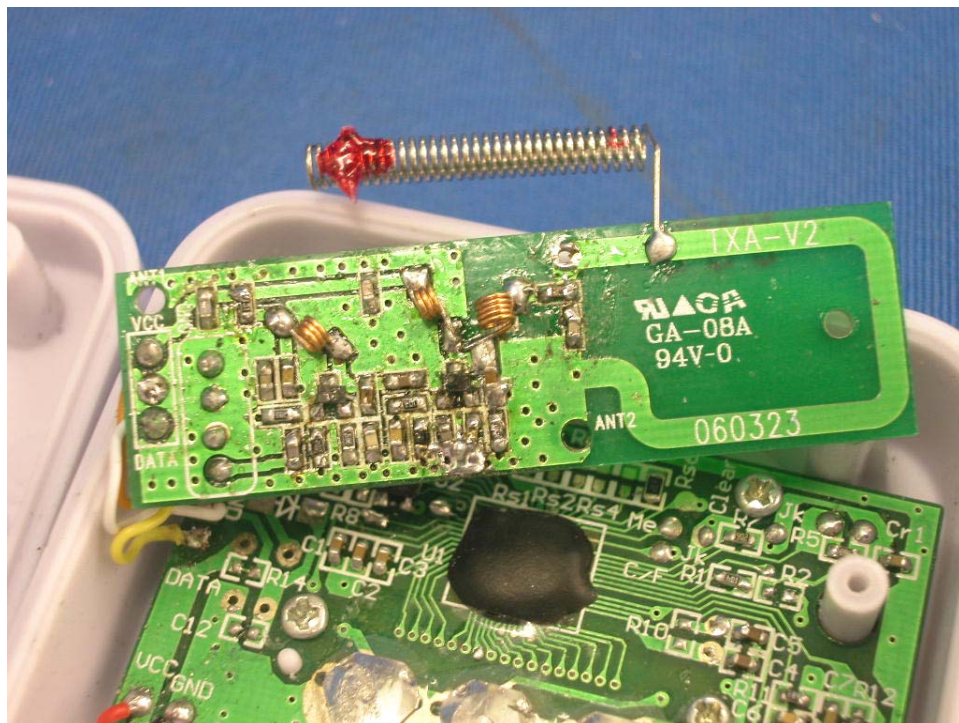

Internal Photo - 7