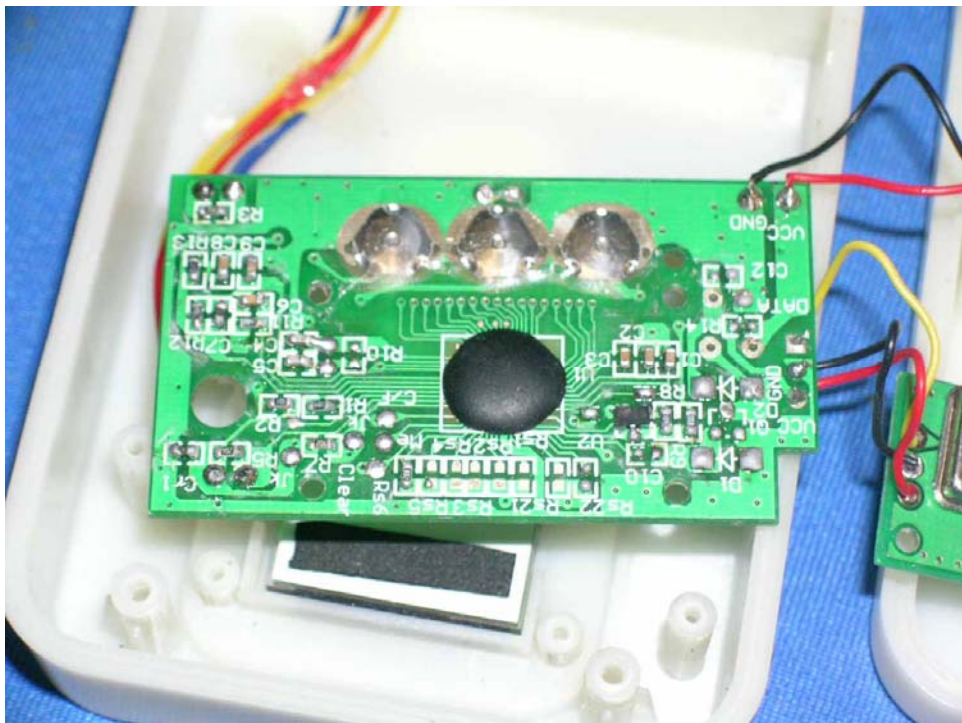

Internal Photo

FCC ID : RNE00605TX

(No display only with external temp. sensor)

Internal Photo - 1

Internal Photo - 2

Internal Photo

FCC ID : RNE00605TX

Internal Photo - 3

Internal Photo - 4

Internal Photo

FCC ID : RNE00605TX

Internal Photo - 5

Internal Photo

FCC ID : RNE00605TX

(Temperature display only with external temp. sensor)

Internal Photo - 6

Internal Photo

FCC ID : RNE00605TX

(Temperature/humidity display with external temp. sensor)

Internal Photo - 11

Internal Photo - 12

Internal Photo - 13

Internal Photo - 14

Internal Photo - 15