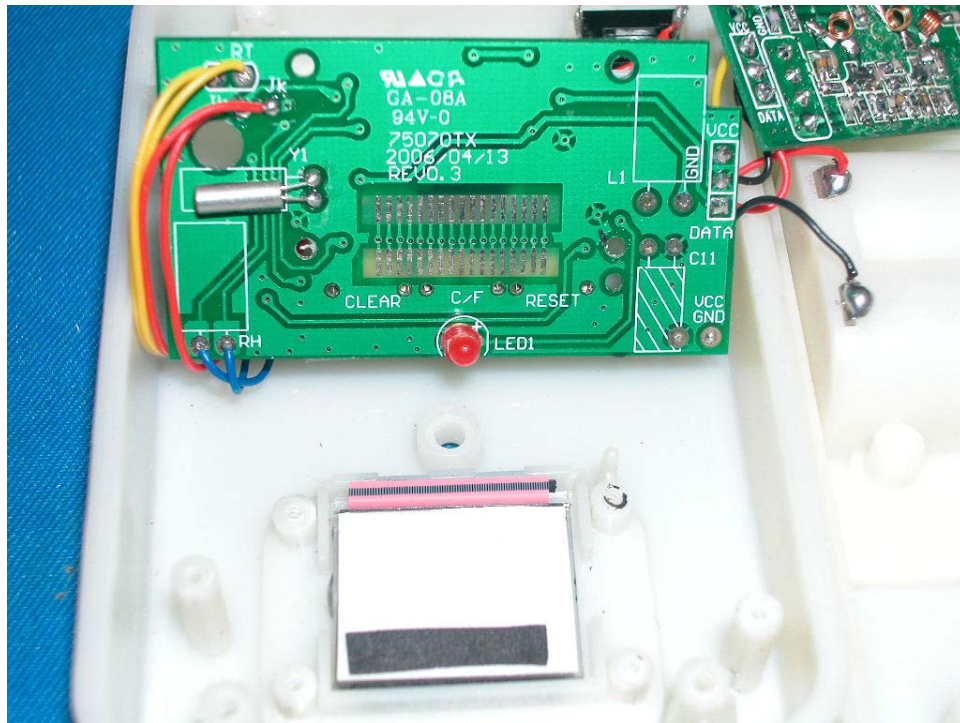

Internal Photo

FCC ID : RNE00605TX

(No display only with external temp. sensor)

Internal Photo - 1

Internal Photo - 2

Internal Photo

FCC ID : RNE00605TX

Internal Photo - 3

Internal Photo - 4

Internal Photo

FCC ID : RNE00605TX

Internal Photo - 5

Internal Photo

FCC ID : RNE00605TX

(Temperature display only with external temp. sensor)

Internal Photo - 6

Internal Photo

FCC ID : RNE00605TX

(Temperature/humidity display with external temp. sensor)

Internal Photo - 11

Internal Photo - 12

Internal Photo - 13

Internal Photo - 14

Internal Photo - 15