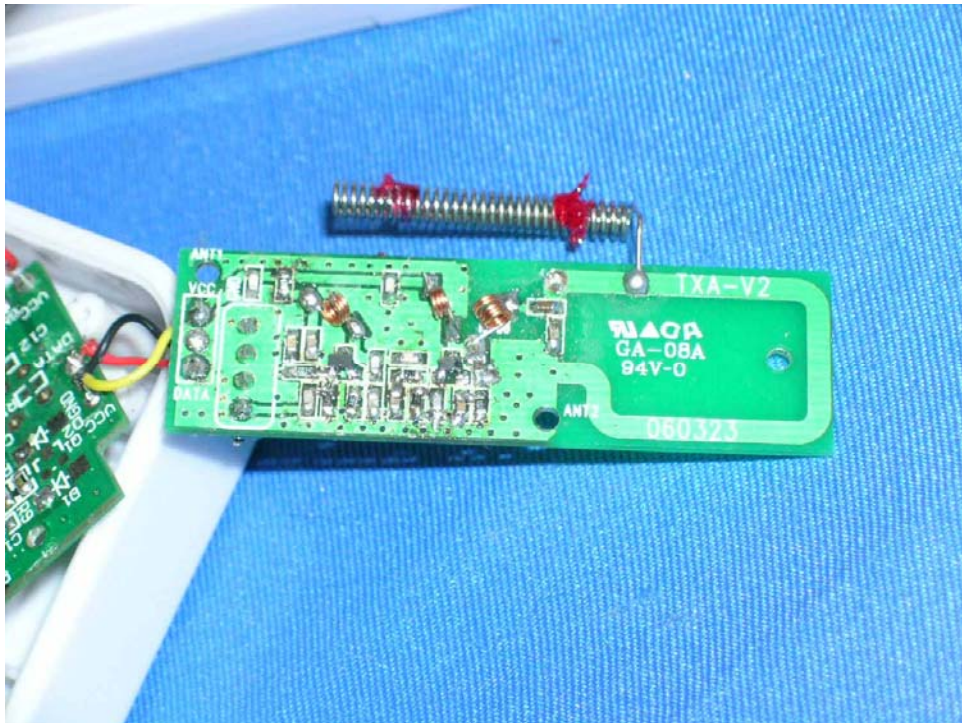

Internal Photo

FCC ID : RNE00605TX

(No display only with external temp. sensor)

Internal Photo - 1

Internal Photo - 2

Internal Photo

FCC ID : RNE00605TX

Internal Photo - 3

Internal Photo - 4

Internal Photo

FCC ID : RNE00605TX

Internal Photo - 5

Internal Photo

FCC ID : RNE00605TX

(Temperature display only with external temp. sensor)

Internal Photo - 6

Internal Photo

FCC ID : RNE00605TX

(Temperature/humidity display with external temp. sensor)

Internal Photo - 11

Internal Photo - 12

Internal Photo - 13

Internal Photo - 14

Internal Photo - 15