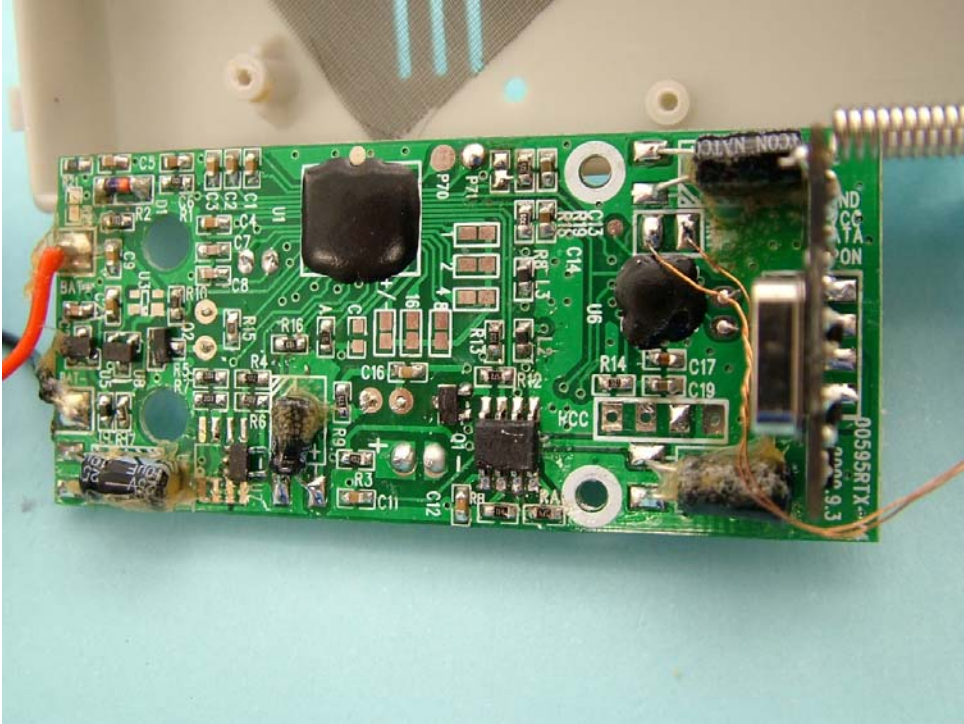

Appendix C

Date: 2009-10-05

Test report no.: 60.870.9.014.02F

Model no.: 00595-TX2

Photos of EUT – Internal EUT Photos

Test report no.: 60.870.9.014.02F
Model no.: 00595-TX2

Test report no.: 60.870.9.014.02F
Model no.: 00595-TX2

Test report no.: 60.870.9.014.02F
Model no.: 00595-TX2

Test report no.: 60.870.9.014.02F
Model no.: 00595-TX2