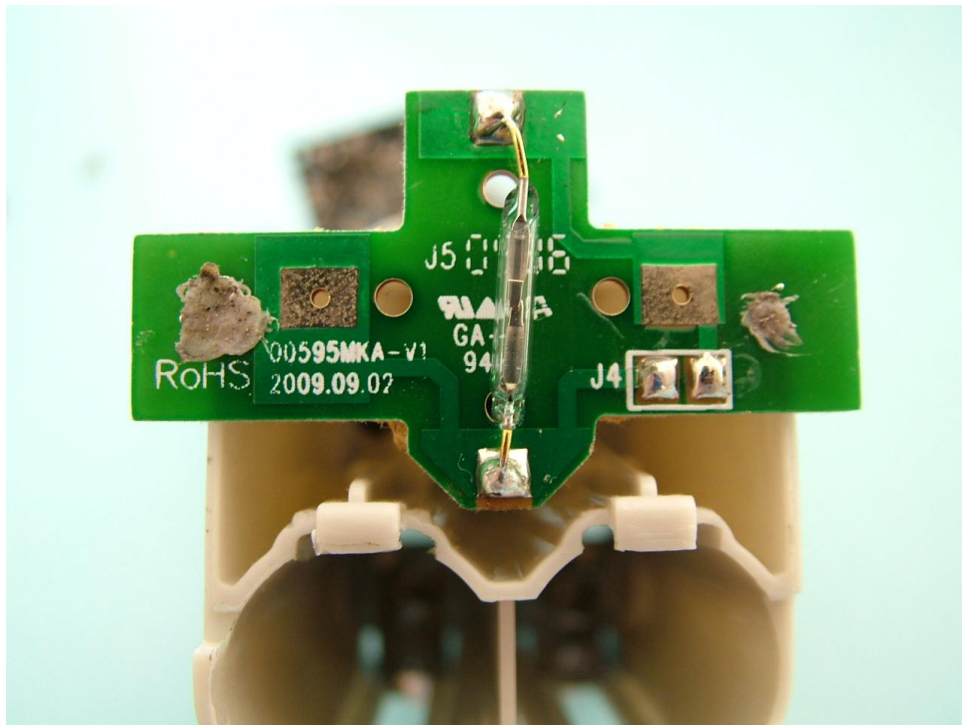

# Appendix C

Date: 2009-10-05

Test report no.: 60.870.9.012.02F

Model no.: 00595-TX1

## Photos of EUT – Internal EUT Photos

Test report no.: 60.870.9.012.02F  
Model no.: 00595-TX1

Test report no.: 60.870.9.012.02F  
Model no.: 00595-TX1

Test report no.: 60.870.9.012.02F  
Model no.: 00595-TX1

Test report no.: 60.870.9.012.02F  
Model no.: 00595-TX1