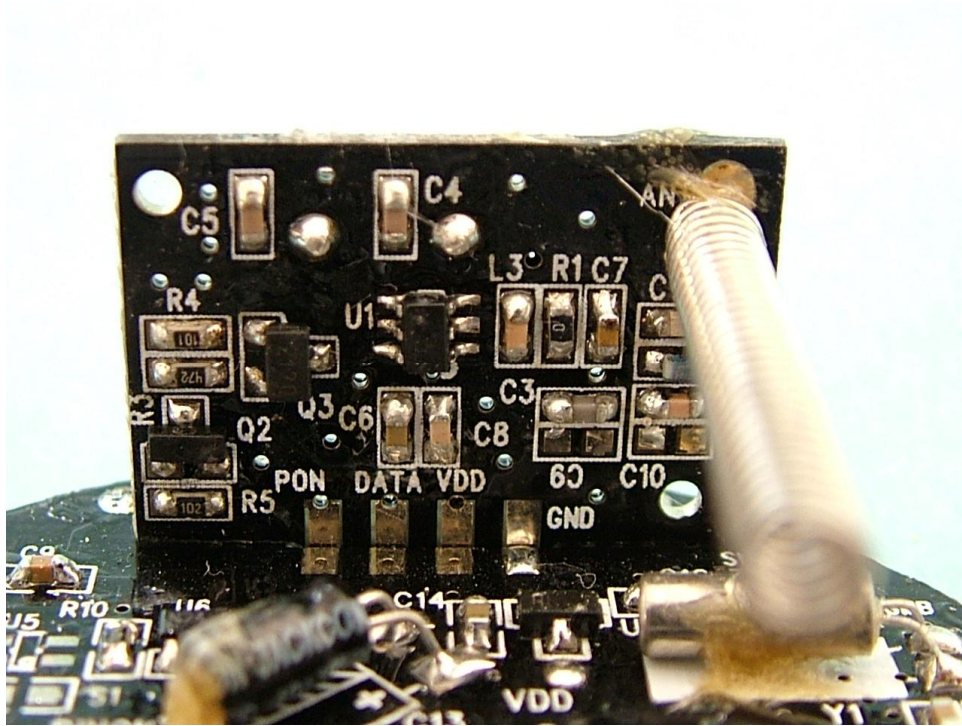

# Appendix C

Date: 2009-10-05

Test report no.: 60.870.9.012.02F

Model no.: 00595-TX1

## Photos of EUT – Internal EUT Photos

Test report no.: 60.870.9.012.02F  
Model no.: 00595-TX1

Test report no.: 60.870.9.012.02F  
Model no.: 00595-TX1

Test report no.: 60.870.9.012.02F  
Model no.: 00595-TX1

Test report no.: 60.870.9.012.02F  
Model no.: 00595-TX1