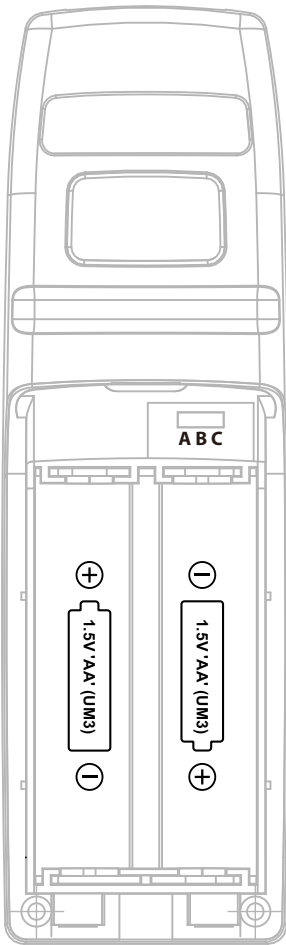

CASE COLOR

 PMS COOL GRAY 5C

 CLEAR RED

 SENSOR WHITE

SILK SCREEN PRINTING COLOR

 PMS 285C

Scale 1:1

Scale 4:1

MODEL NO.: 00515TX

FCC ID: RNE00515TX

IC: 6608A-00515TX

This device complies with Part 15 of the FCC Rules. Operation is subject to the following two conditions:

- (1) This device may not cause harmful interference**
- (2) This device must accept any interference received, including interference that may cause undesired operation.**

Silk Screen Color: Black

Scale 1:1

TX: DC 3V 2 x AA
MADE IN CHINA

Scale 4:1

PS-515TX (00515M)
Silk Screen Printing Artwork
RESOURCEFUL MIND
18-May-2019

A B C

Scale 1:1

Scale 4:1