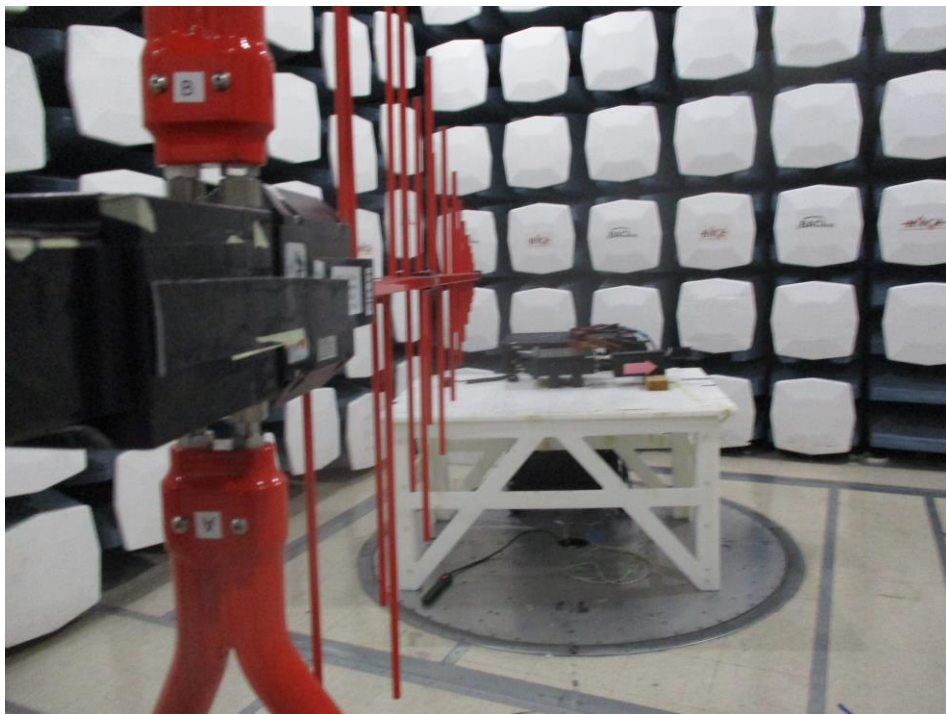

1.6. EUT Test Setup Rear Antenna at 3 meters (Above 30MHz)