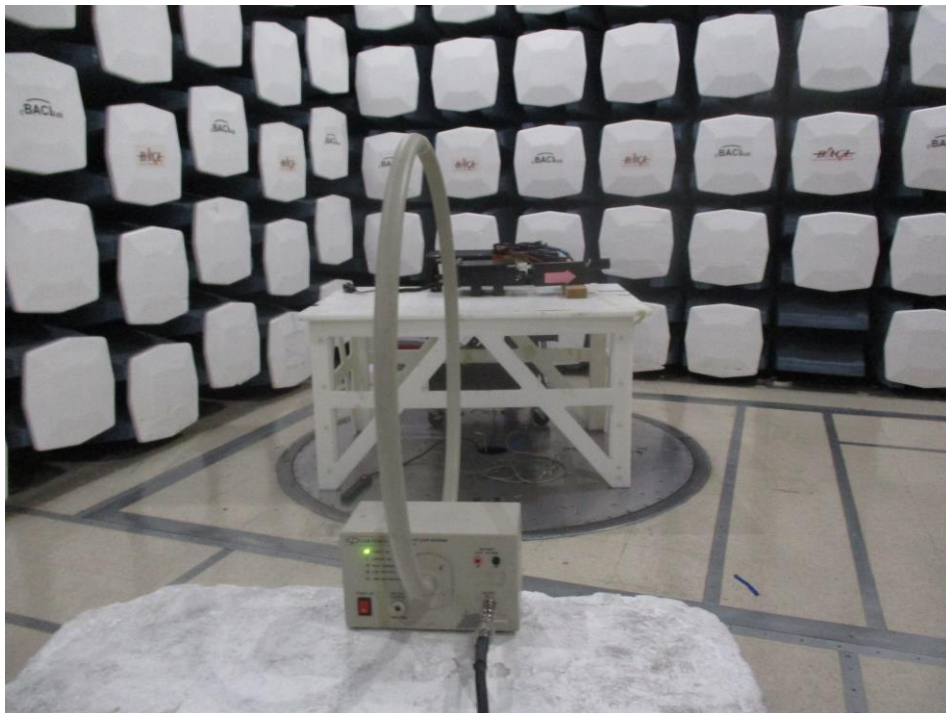

1.8. EUT Test Setup Rear Antenna Perpendicular at 3 meters (Below 30 GHz)