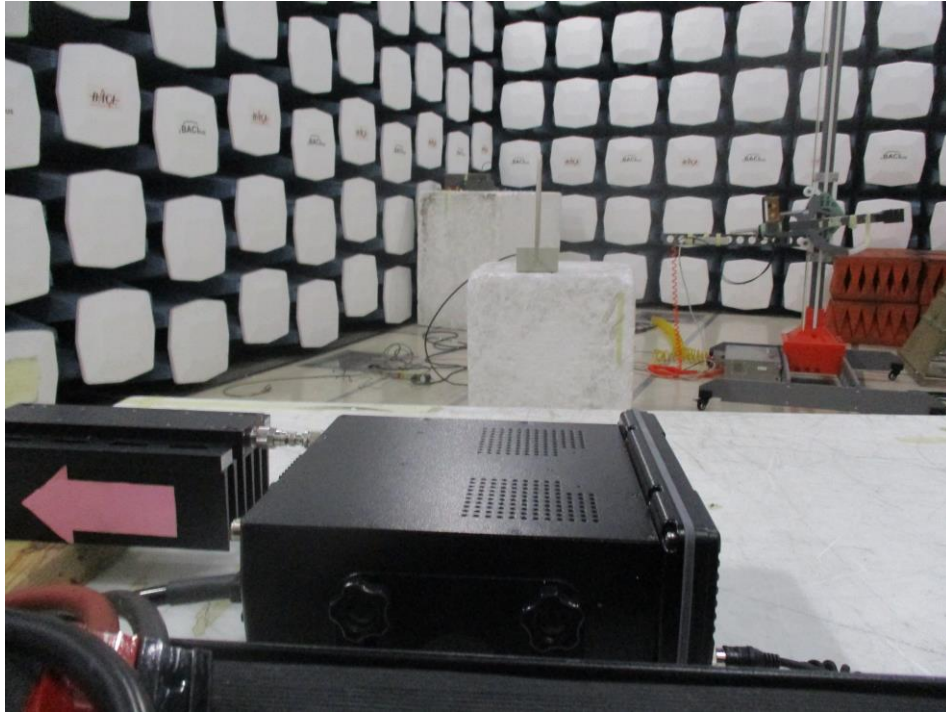

1.7. EUT Test Setup Front EUT at 3 meters (Above 30MHz)