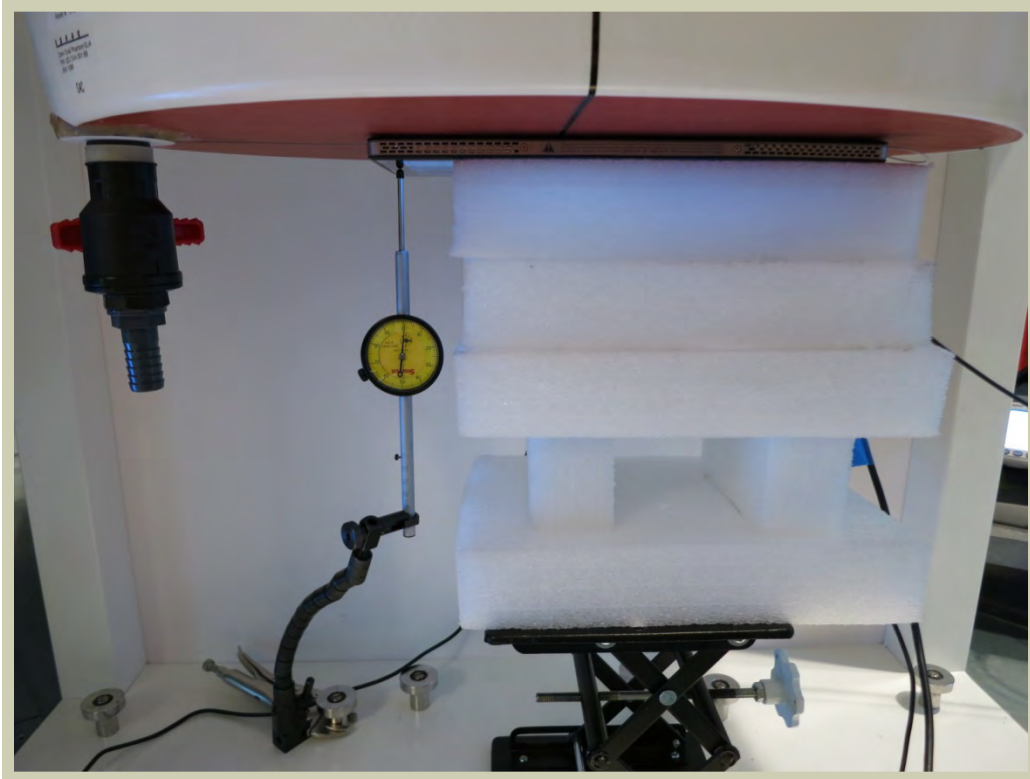

SAR SETUP PHOTOS

Tablet Back

Tablet Back

SAR SETUP PHOTOS

Tablet Left

Tablet Left

SAR SETUP PHOTOS

Tablet Top

Tablet Top

PHOTOSMEASUREMENT UNCERTAINTY

Tablet Back

Tablet Top

PHOTOSMEASUREMENT UNCERTAINTY

Thick Tablet Back

Thick Tablet Top

PHOTOSMEASUREMENT UNCERTAINTY

Tablet Angle 0 Degrees

Tablet Angle 45 Degrees

PHOTOSMEASUREMENT UNCERTAINTY

Thick Tablet 0 Degrees

Thick Tablet 45 Degrees