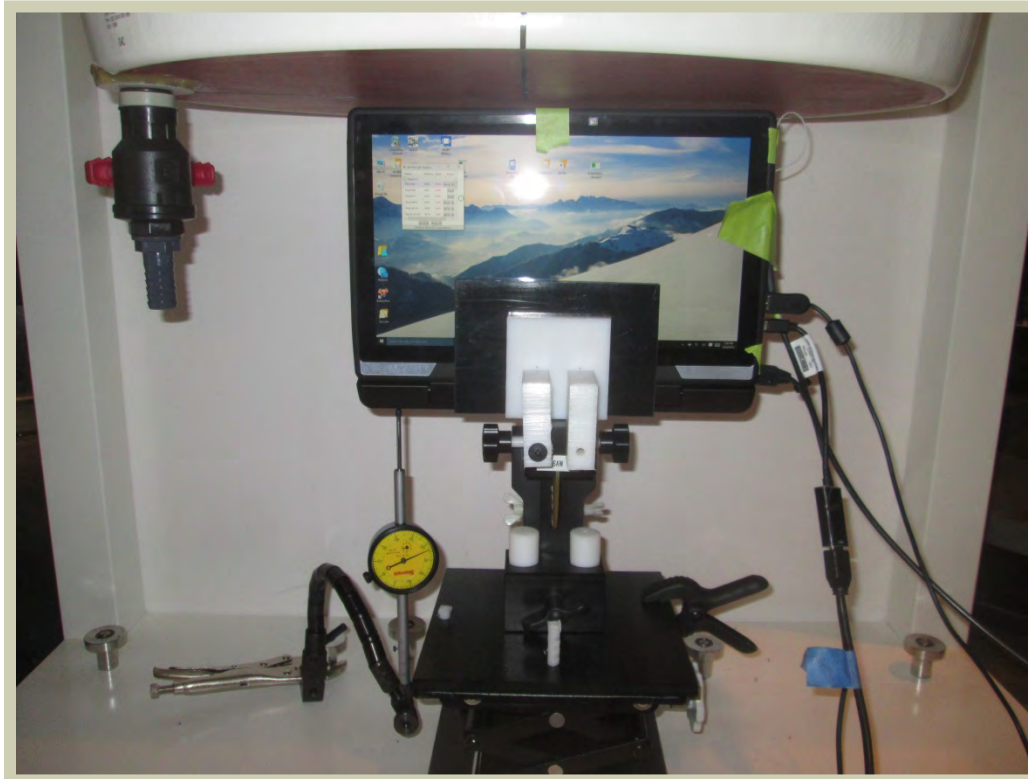

Tablet Angle 0 Degrees

Thick Tablet Top