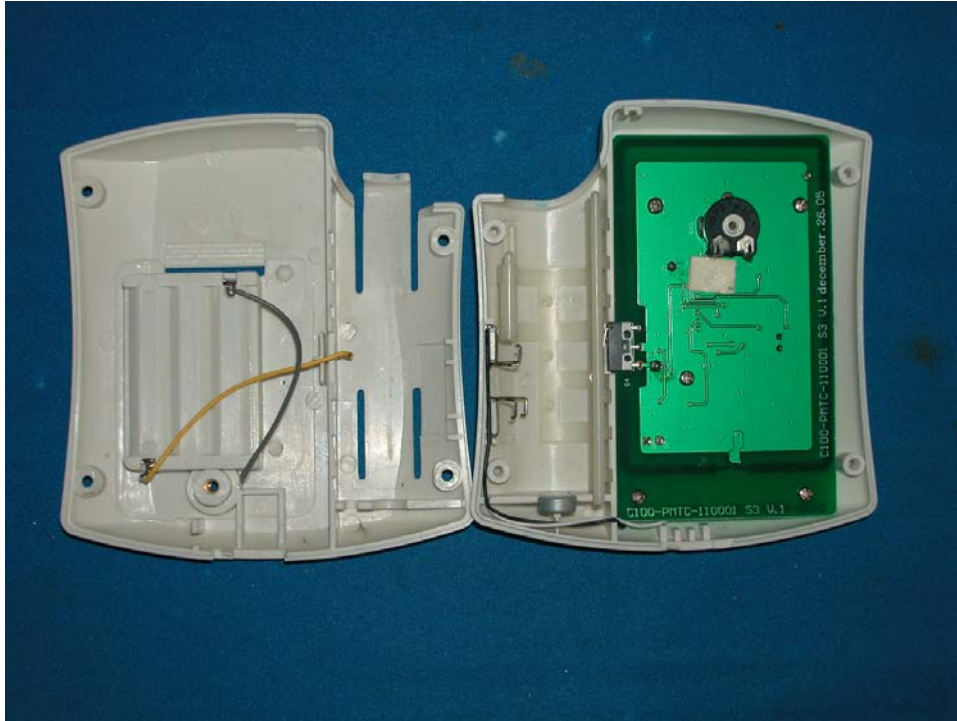

Internal Photo

FCC ID : RMLE03946PS3

Internal Photo - 1

Internal Photo - 2

Internal Photo - 3