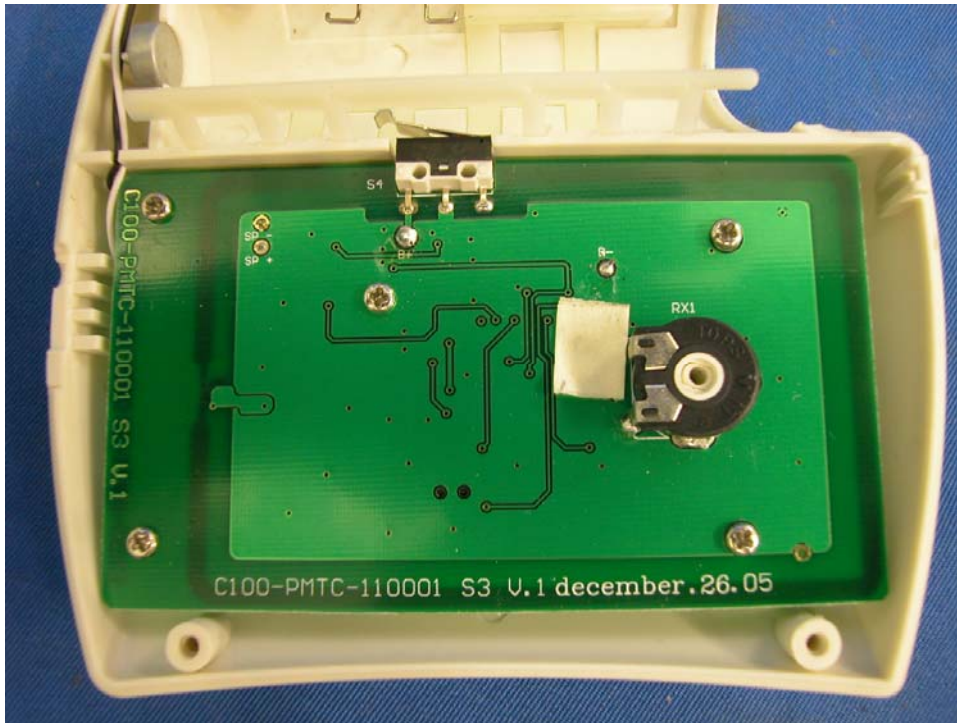

Internal Photo

FCC ID : RMLE03946PS3

Internal Photo - 1

Internal Photo - 2

Internal Photo - 3