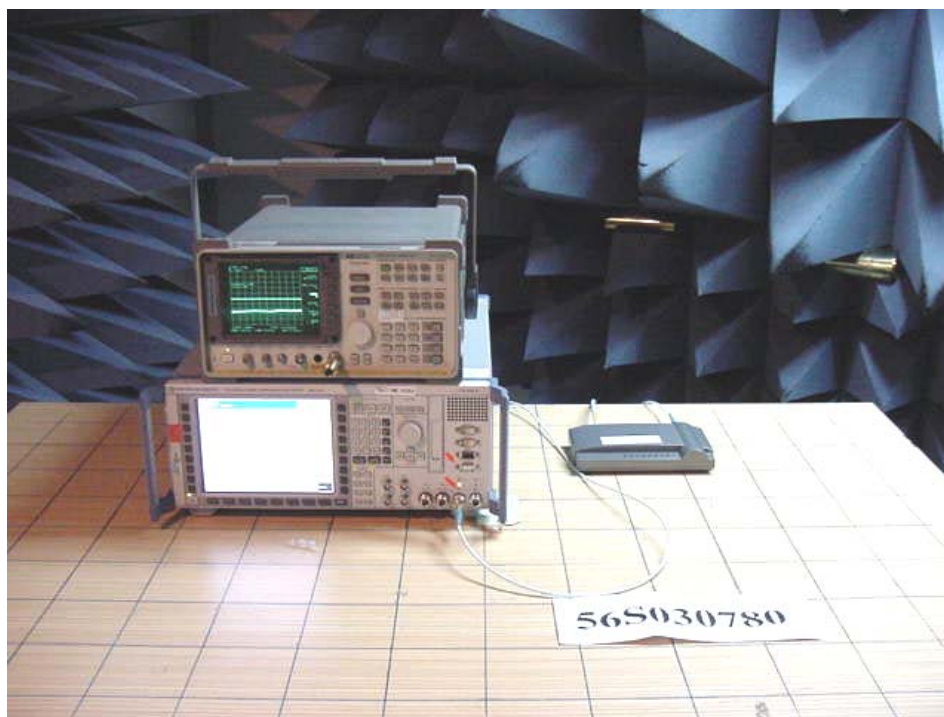

Equipment: Access Point Router
Model: AP880G
FCC ID: RMA000001

PSBCorporation

Conducted Emission Setup (Front View)

Conducted Emission Setup (Rear View)

Equipment: Access Point Router
Model: AP880G
FCC ID: RMA000001

Radiated Emissions Setup (Front View)

Radiated Emissions Setup (Rear View)

Equipment: Access Point Router
Model: AP880G
FCC ID: RMA000001

PSBCorporation

Spectrum Bandwidth Measurement Test Setup

Equipment: Access Point Router
Model: AP880G
FCC ID: RMA000001

PSB Corporation

Maximum Peak Power Measurement Test Setup

RF Conducted Spurious & Band Edge Measurement Test Setup

Equipment: Access Point Router
Model: AP880G
FCC ID: RMA000001

Peak Power Spectral Density Measurement Test Setup

Maximum Permissible Exposure Measurement Test Setup

Equipment: Access Point Router
Model: AP880G
FCC ID: RMA000001

PSBCorporation