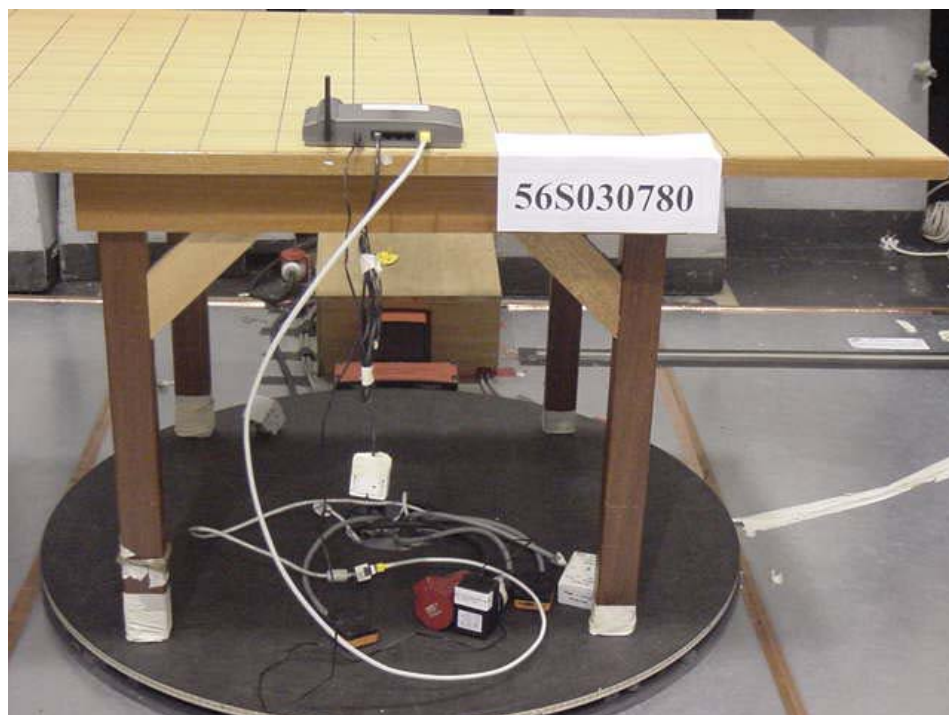

Equipment: Access Point Router
Model: AP880G
FCC ID: RMA000001

PSBCorporation

Conducted Emission Setup (Front View)

Conducted Emission Setup (Rear View)

Equipment: Access Point Router
Model: AP880G
FCC ID: RMA000001

Radiated Emissions Setup (Front View)

Radiated Emissions Setup (Rear View)

Equipment: Access Point Router
Model: AP880G
FCC ID: RMA000001

PSBCorporation

Spectrum Bandwidth Measurement Test Setup

Equipment: Access Point Router
Model: AP880G
FCC ID: RMA000001

PSB Corporation

Maximum Peak Power Measurement Test Setup

RF Conducted Spurious & Band Edge Measurement Test Setup

Equipment: Access Point Router
Model: AP880G
FCC ID: RMA000001

Peak Power Spectral Density Measurement Test Setup

Maximum Permissible Exposure Measurement Test Setup

Equipment: Access Point Router
Model: AP880G
FCC ID: RMA000001

PSBCorporation