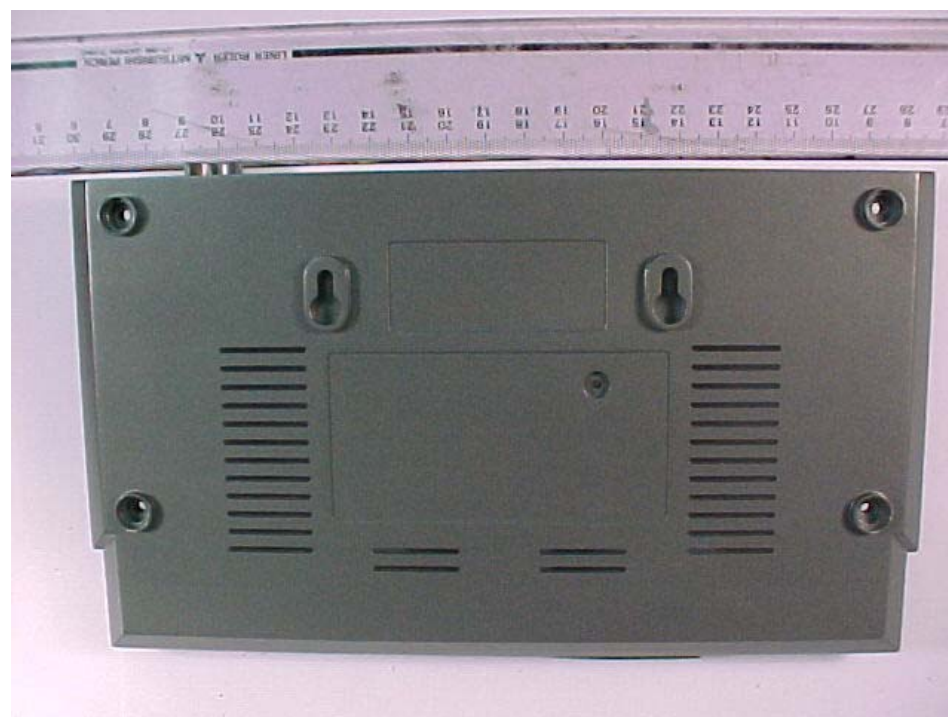

**Equipment: Access Point Router**  
**Model: AP880G**  
**FCC ID : RMA000001**

**PSB**Corporation

**EUT PHOTOGRAPHS**

Left View

Right View

**Equipment: Access Point Router**  
**Model: AP880G**  
**FCC ID : RMA000001**

**EUT PHOTOGRAPHS**

Bottom View

EUT Antenna

**Equipment: Access Point Router**  
**Model: AP880G**  
**FCC ID : RMA000001**

**EUT PHOTOGRAPHS**

EUT Antenna Port

EUT Top Housing External View

**Equipment: Access Point Router**  
**Model: AP880G**  
**FCC ID : RMA000001**

**EUT PHOTOGRAPHS**

EUT Top Housing Internal View

EUT Bottom Housing External View

**Equipment: Access Point Router**  
**Model: AP880G**  
**FCC ID : RMA000001**

**EUT PHOTOGRAPHS**

EUT Bottom Housing Internal View

EUT Power Adapter Front View

**Equipment: Access Point Router**  
**Model: AP880G**  
**FCC ID : RMA000001**

**PSB**Corporation

**EUT PHOTOGRAPHS**

EUT Power Adapter Rear View

**Equipment: Access Point Router**  
**Model: AP880G**  
**FCC ID : RMA000001**