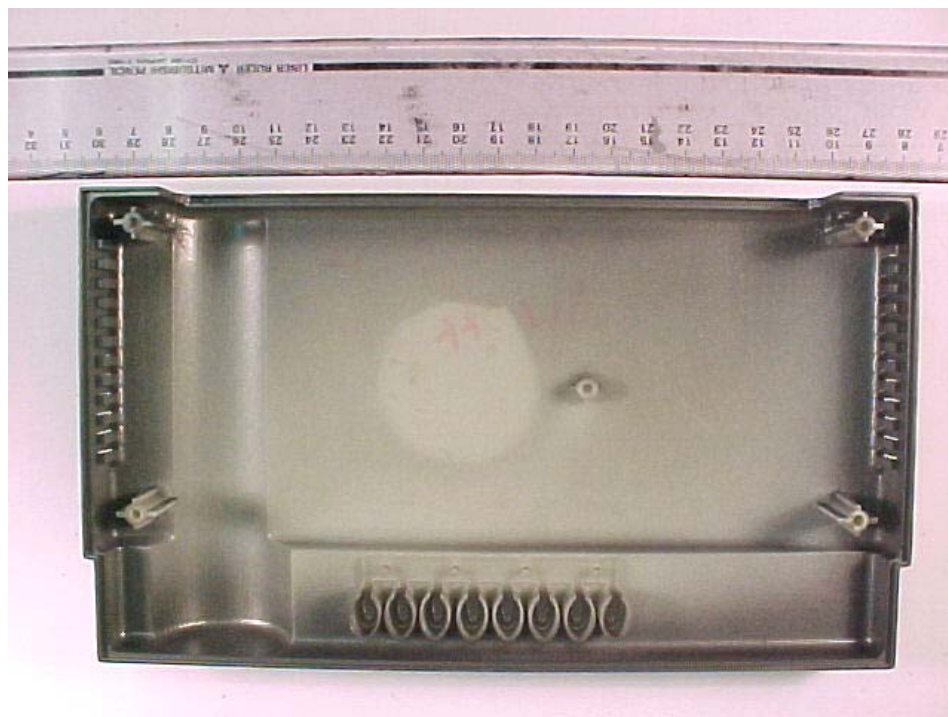

**Equipment: Access Point Router**  
**Model: AP880G**  
**FCC ID : RMA000001**

**PSB**Corporation

**EUT PHOTOGRAPHS**

Left View

Right View

**Equipment: Access Point Router**  
**Model: AP880G**  
**FCC ID : RMA000001**

**EUT PHOTOGRAPHS**

Bottom View

EUT Antenna

**Equipment: Access Point Router**  
**Model: AP880G**  
**FCC ID : RMA000001**

**EUT PHOTOGRAPHS**

EUT Antenna Port

EUT Top Housing External View

**Equipment: Access Point Router**  
**Model: AP880G**  
**FCC ID : RMA000001**

**EUT PHOTOGRAPHS**

EUT Top Housing Internal View

EUT Bottom Housing External View

**Equipment: Access Point Router**  
**Model: AP880G**  
**FCC ID : RMA000001**

**EUT PHOTOGRAPHS**

EUT Bottom Housing Internal View

EUT Power Adapter Front View

**Equipment: Access Point Router**  
**Model: AP880G**  
**FCC ID : RMA000001**

**PSB**Corporation

**EUT PHOTOGRAPHS**

EUT Power Adapter Rear View

**Equipment: Access Point Router**  
**Model: AP880G**  
**FCC ID : RMA000001**