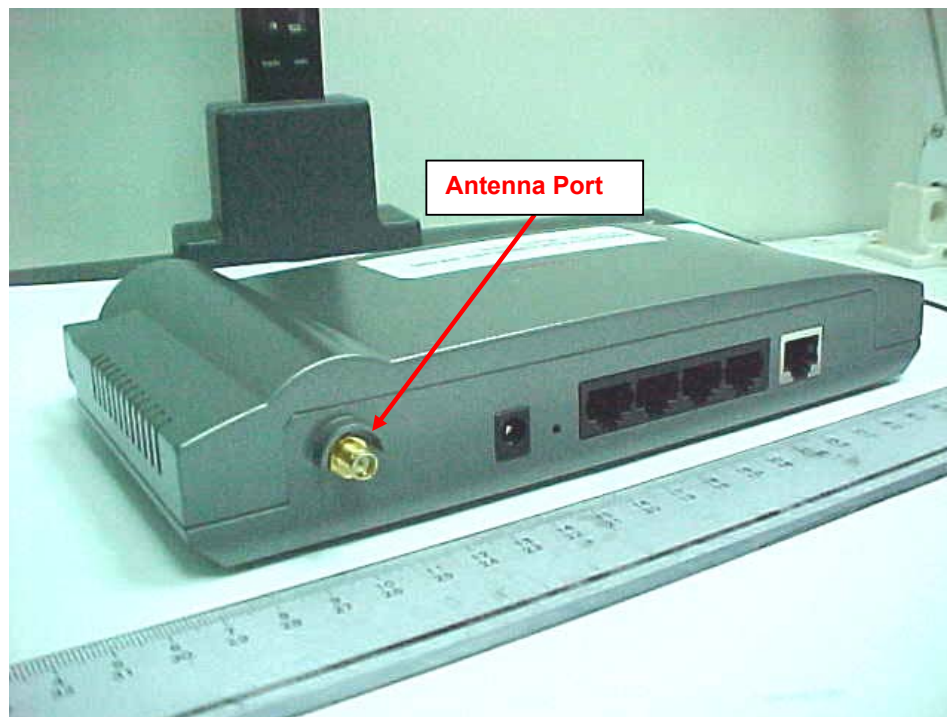

**Equipment: Access Point Router**  
**Model: AP880G**  
**FCC ID : RMA000001**

**PSB**Corporation

**EUT PHOTOGRAPHS**

Left View

Right View

**Equipment: Access Point Router**  
**Model: AP880G**  
**FCC ID : RMA000001**

**EUT PHOTOGRAPHS**

Bottom View

EUT Antenna

**Equipment: Access Point Router**  
**Model: AP880G**  
**FCC ID : RMA000001**

**EUT PHOTOGRAPHS**

EUT Antenna Port

EUT Top Housing External View

**Equipment: Access Point Router**  
**Model: AP880G**  
**FCC ID : RMA000001**

**EUT PHOTOGRAPHS**

EUT Top Housing Internal View

EUT Bottom Housing External View

**Equipment: Access Point Router**  
**Model: AP880G**  
**FCC ID : RMA000001**

**EUT PHOTOGRAPHS**

EUT Bottom Housing Internal View

EUT Power Adapter Front View

**Equipment: Access Point Router**  
**Model: AP880G**  
**FCC ID : RMA000001**

**PSB**Corporation

**EUT PHOTOGRAPHS**

EUT Power Adapter Rear View

**Equipment: Access Point Router**  
**Model: AP880G**  
**FCC ID : RMA000001**