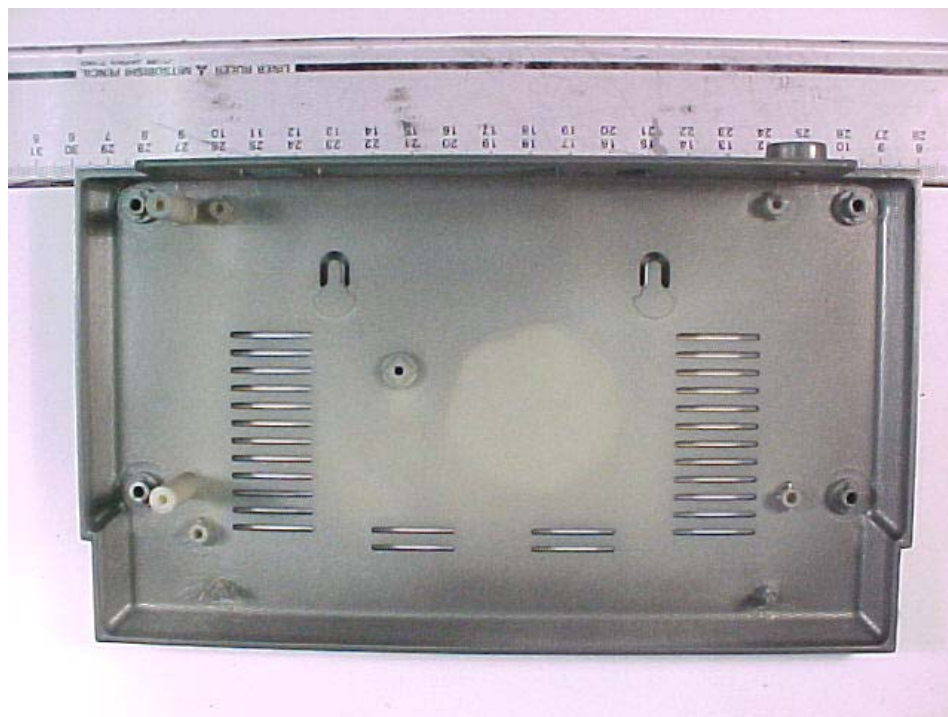

**Equipment: Access Point Router**  
**Model: AP880G**  
**FCC ID : RMA000001**

**PSB**Corporation

**EUT PHOTOGRAPHS**

Left View

Right View

**Equipment: Access Point Router**  
**Model: AP880G**  
**FCC ID : RMA000001**

**EUT PHOTOGRAPHS**

Bottom View

EUT Antenna

**Equipment: Access Point Router**  
**Model: AP880G**  
**FCC ID : RMA000001**

**EUT PHOTOGRAPHS**

EUT Antenna Port

EUT Top Housing External View

**Equipment: Access Point Router**  
**Model: AP880G**  
**FCC ID : RMA000001**

**EUT PHOTOGRAPHS**

EUT Top Housing Internal View

EUT Bottom Housing External View

**Equipment: Access Point Router**  
**Model: AP880G**  
**FCC ID : RMA000001**

**EUT PHOTOGRAPHS**

EUT Bottom Housing Internal View

EUT Power Adapter Front View

**Equipment: Access Point Router**  
**Model: AP880G**  
**FCC ID : RMA000001**

**PSB**Corporation

**EUT PHOTOGRAPHS**

EUT Power Adapter Rear View

**Equipment: Access Point Router**  
**Model: AP880G**  
**FCC ID : RMA000001**