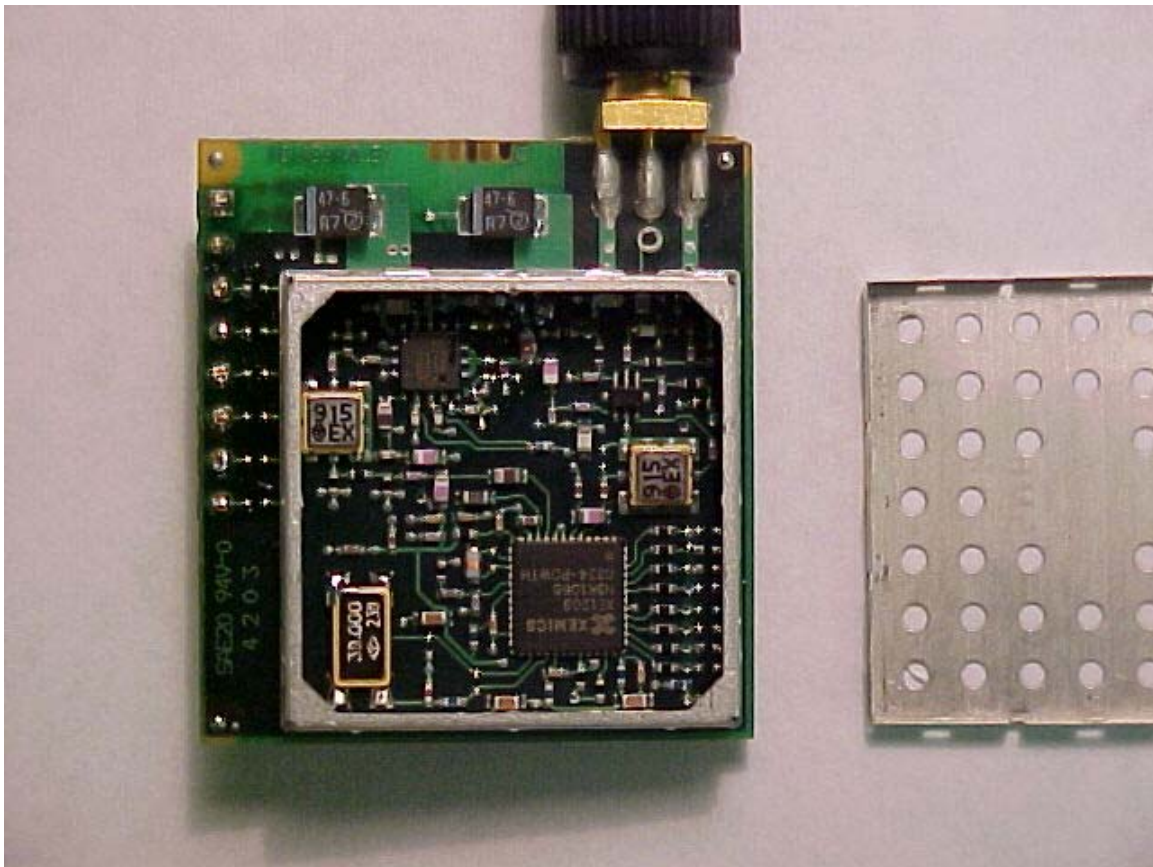

Abenex Manufacturing Division of Actall Corporation

ALERTx Transceiver Module
902 to 928 MHz Digital Radio

FCC ID#: RM9-ABNX03

Photo One – Internal

Close-up of Shielded RF Section for Nearson Antenna Configuration

Abenex Manufacturing Division of Actall Corporation

ALERTx Transceiver Module
902 to 928 MHz Digital Radio

FCC ID#: RM9-ABNX03

Photo Two – Internal

Close-up of Shielded RF Section for Wire Antenna Configuration