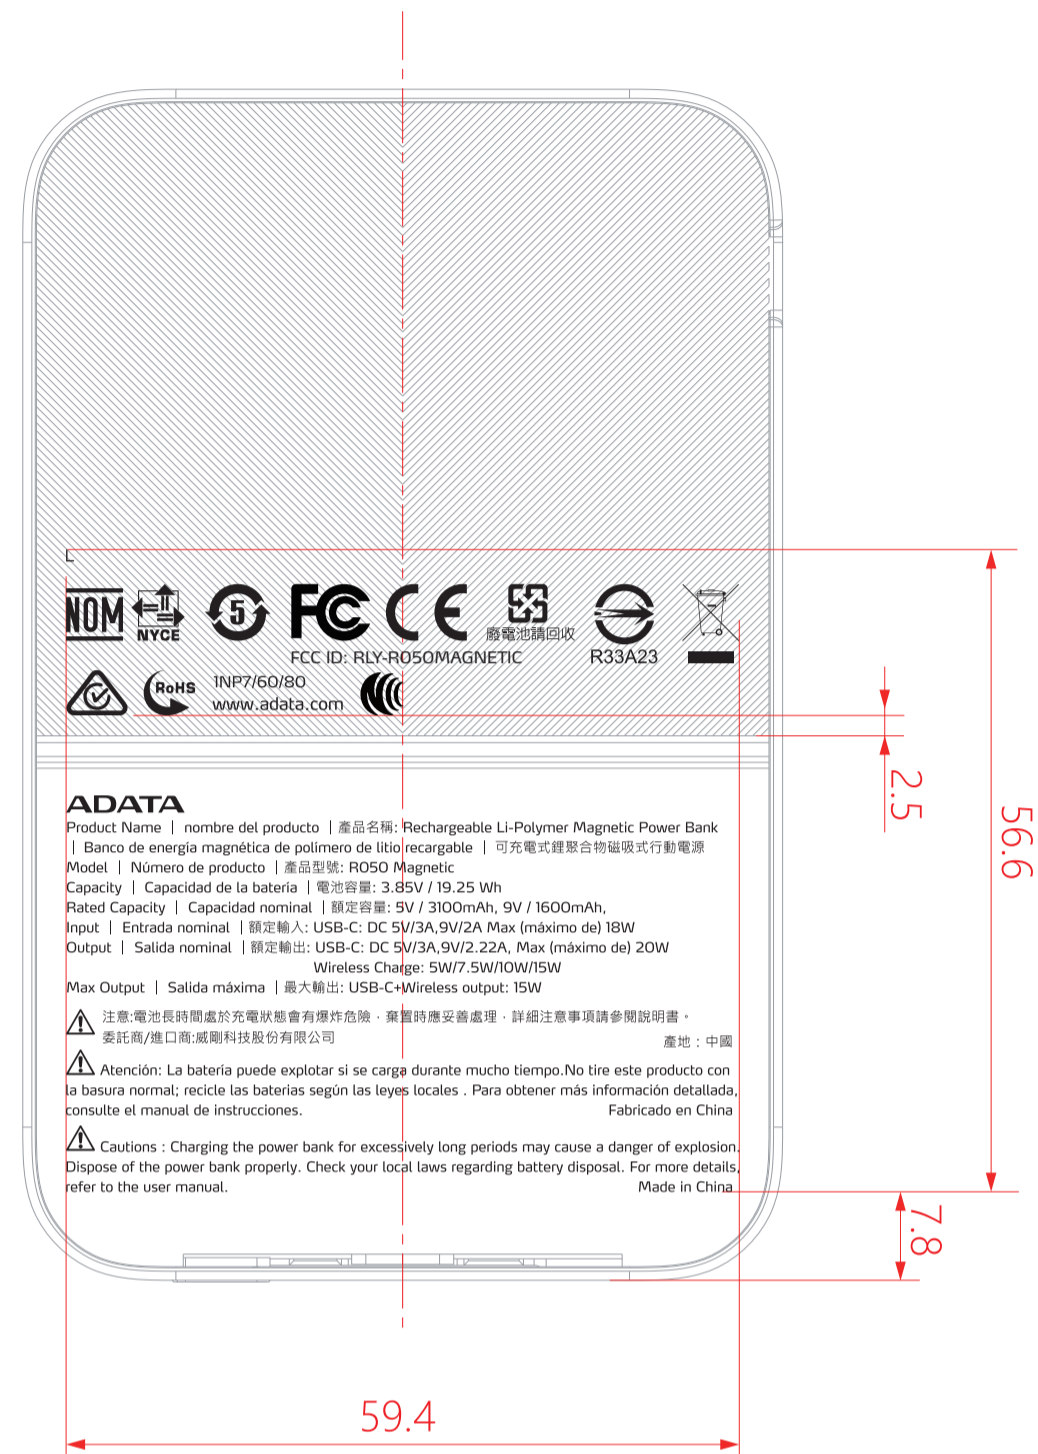

# Label Artwork and Location

## Model: R050 Magnetic

Label Location