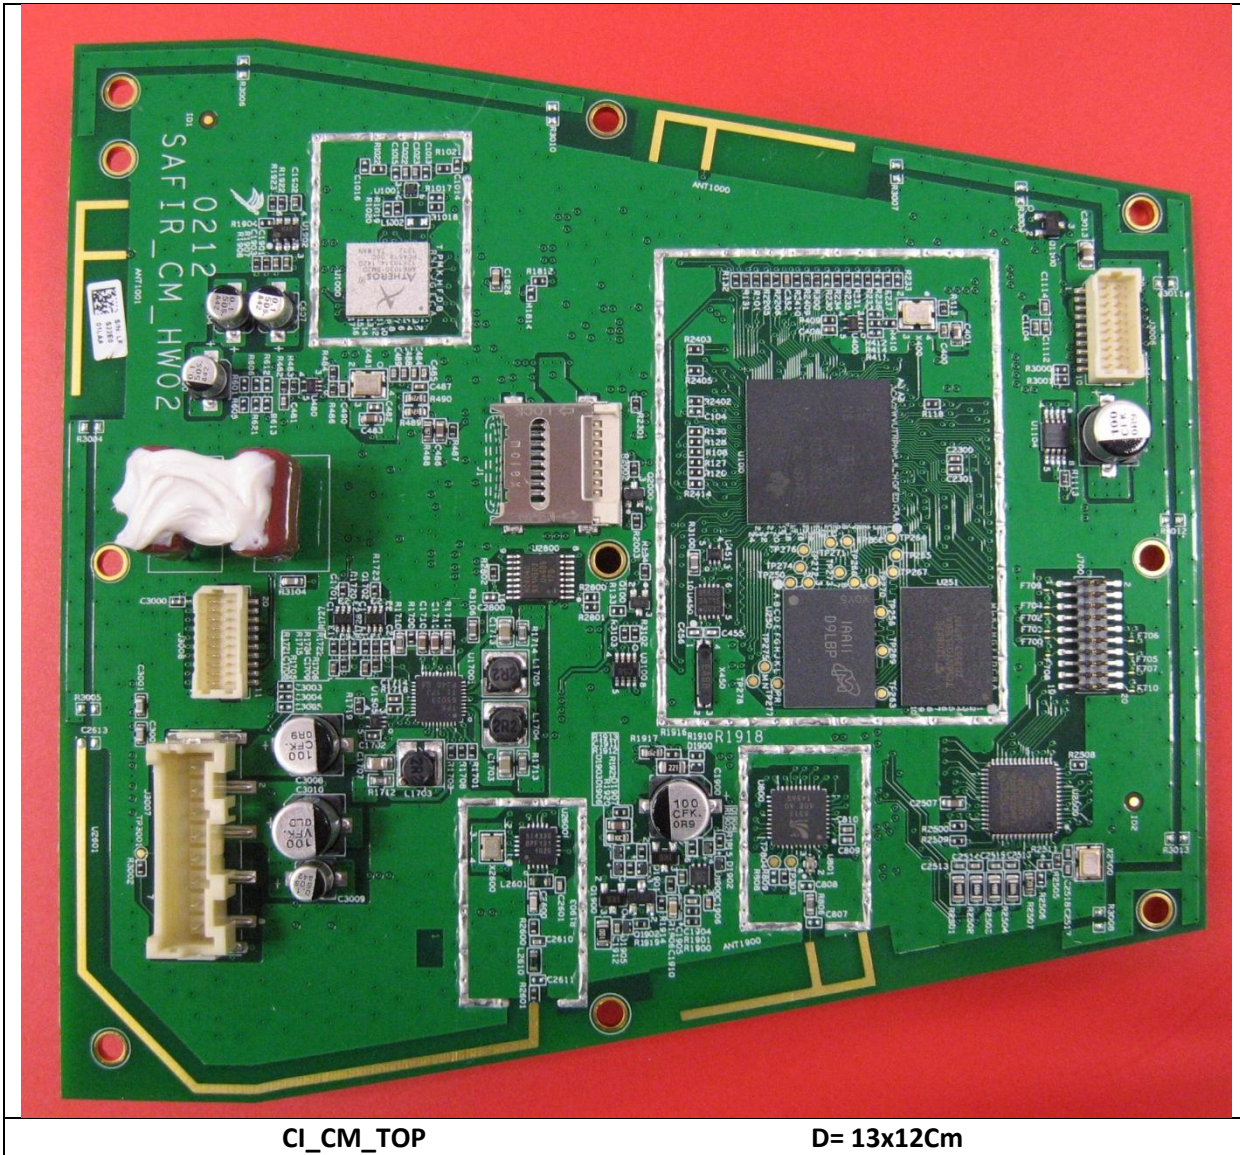

CI_CI_TOP

d= 9.2x3Cm

CI_CI_BOTTOM

d= 9.2x3Cm

Prepared Chérif SIAHMED	Title PHOTOS Parrot ZikmuSolo	
Approved	Date 3/08/2012	Revision 1.0

Prepared Chérif SIAHMED	Title PHOTOS Parrot ZikmuSolo		
Approved	Date 3/08/2012	Revision 1.0	