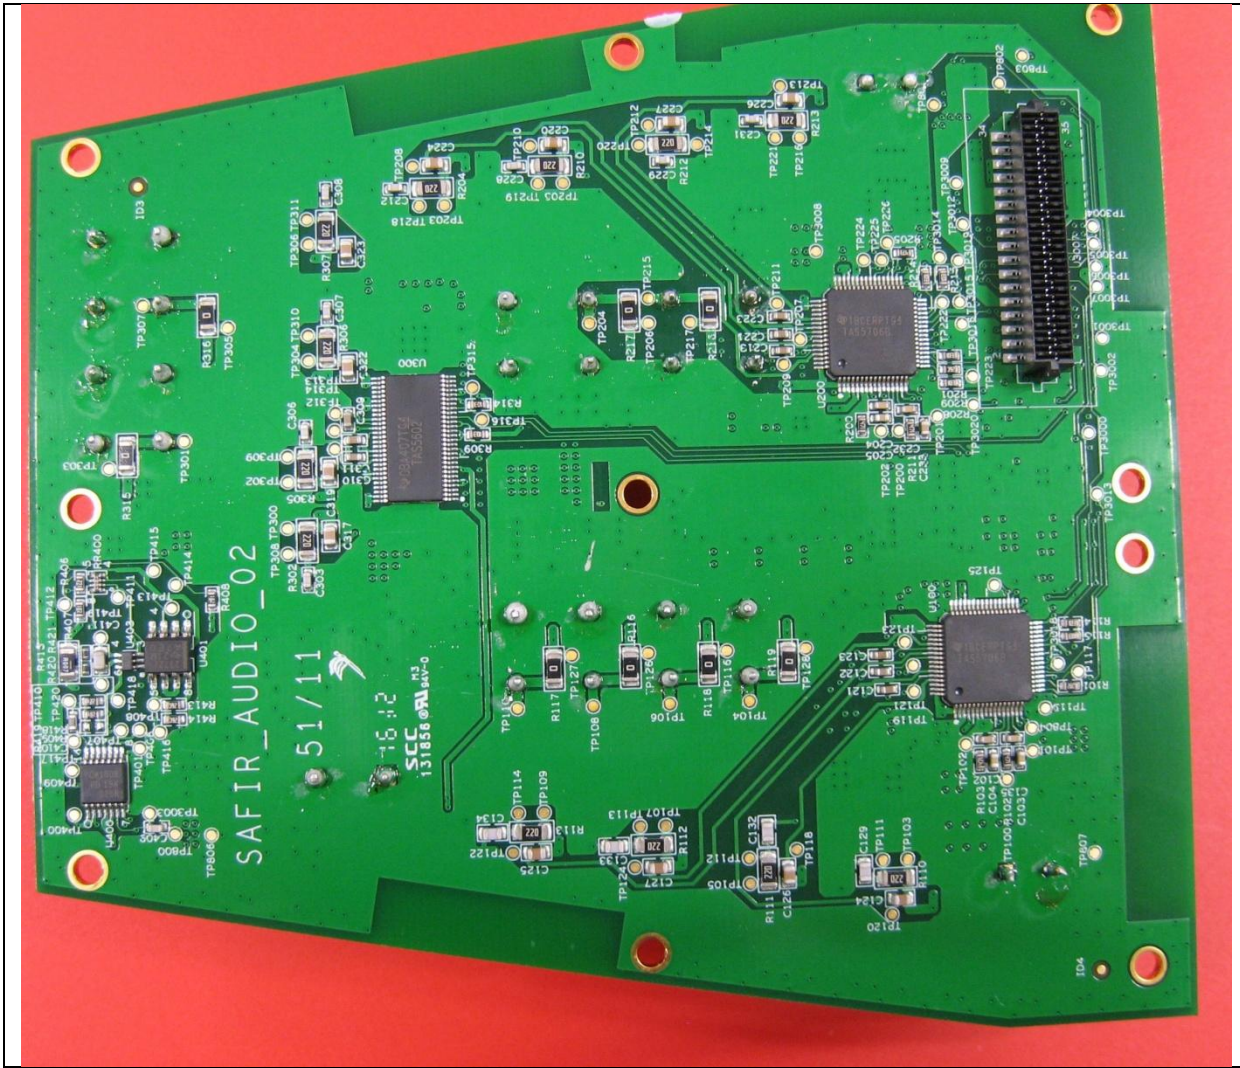

Bottom view

Prepared Chérif SIAHMED	Title PHOTOS Parrot ZikmuSolo	
Approved	Date 3/08/2012	Revision 1.0

CI_AUDIO_TOP

D=13x12Cm

Prepared Chérif SIAHMED	Title PHOTOS Parrot ZikmuSolo	
Approved	Date 3/08/2012	Revision 1.0