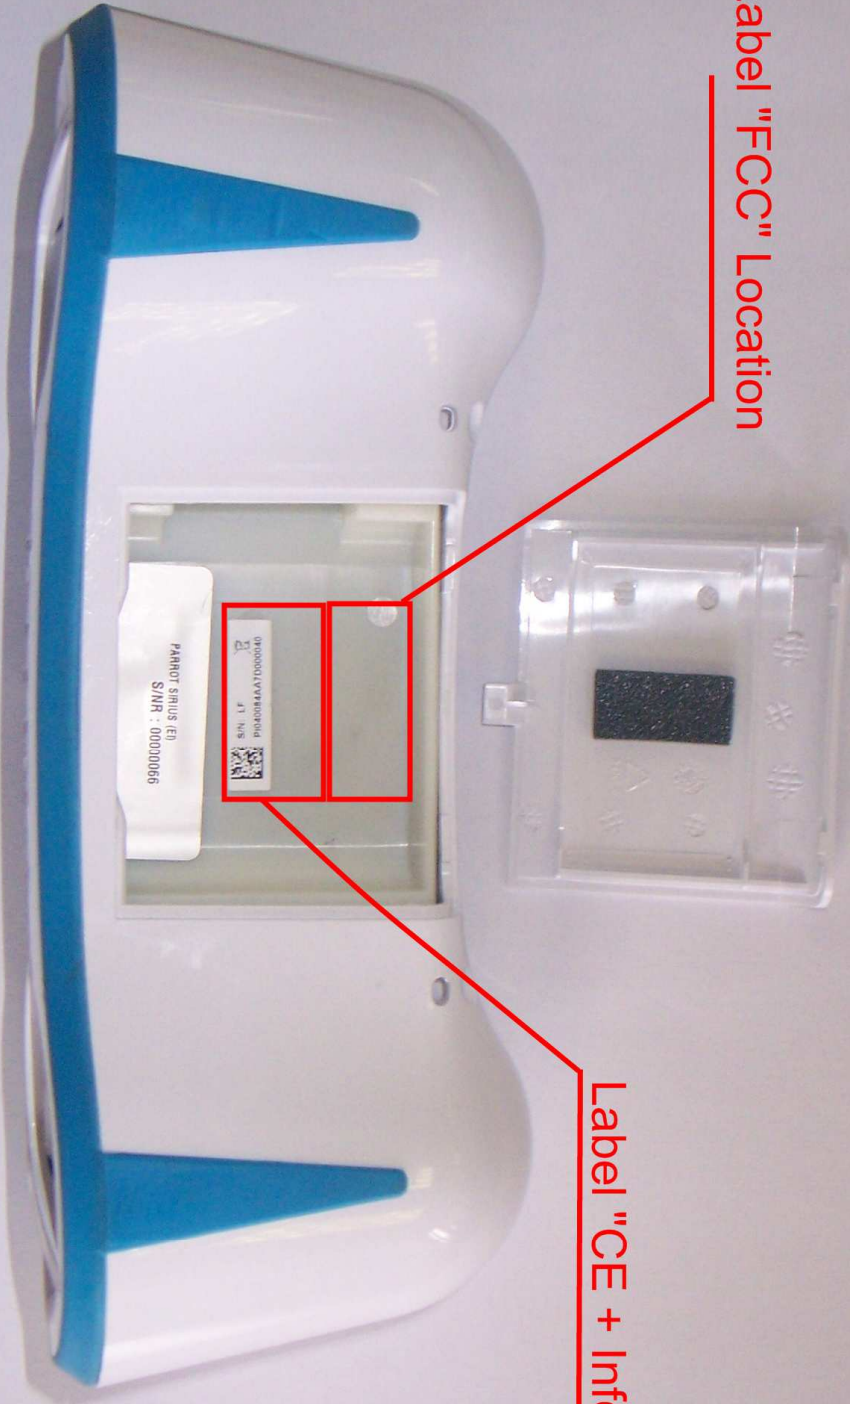

Label "FCC" Location

Label "CE + Info" Location

000000LVVW000000
S/N: 01 1418
[QR Code]

PARROT SRINUS (E)
S/NR : 00000066