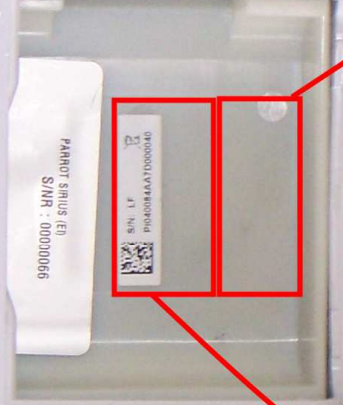

Label "FCC" Location

Label "CE + Info" Location

000000LVVW000000
S/N: 01 1418
[QR Code]

PARROT SRINUS (E)
S/NR : 00000066