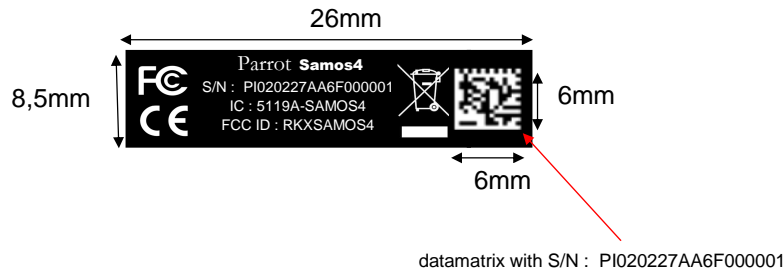

BARCODE LABEL SPECIFICATION

PI020227AA SAMOS4

Pilot: PE BECQUET
Date: 07/01/08
N°: 1
Page: 1 / 1

Size : 26*8,5 mm
Colour : Black background / Silver letters (pantone 8400C)
Contents :

PI020227 AA 6F 000001
↑ ↑ ↑ ↑
① ② ③ ④

①	PARROT PART NUMBER		2 letters and 6 digits (code is given by Parrot)
②	REVISION		2 letters (change is asking by Parrot)
③	DATE CODE	Year Month	1 digit 1 = 2001; 2 = 2002; .. 1 letter A = January; B = February; C = March; ...
④	SERIAL NUMBER		6 digits Starting from 000001
	TOTAL		18 digits