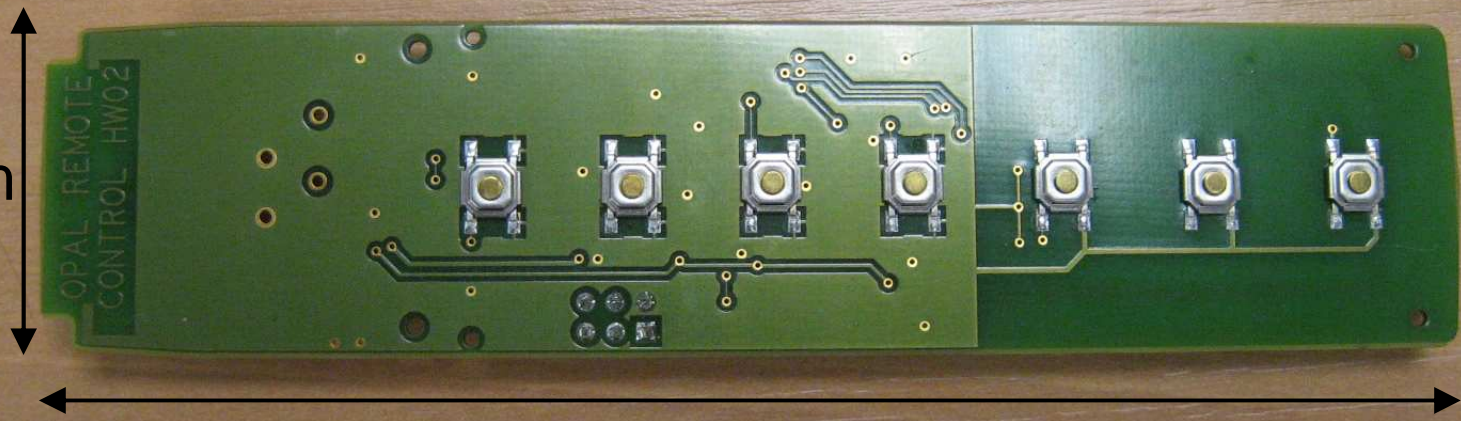

OPAL Remote - Top

2.8 cm

12.4 cm

OPAL Remote - Bottom