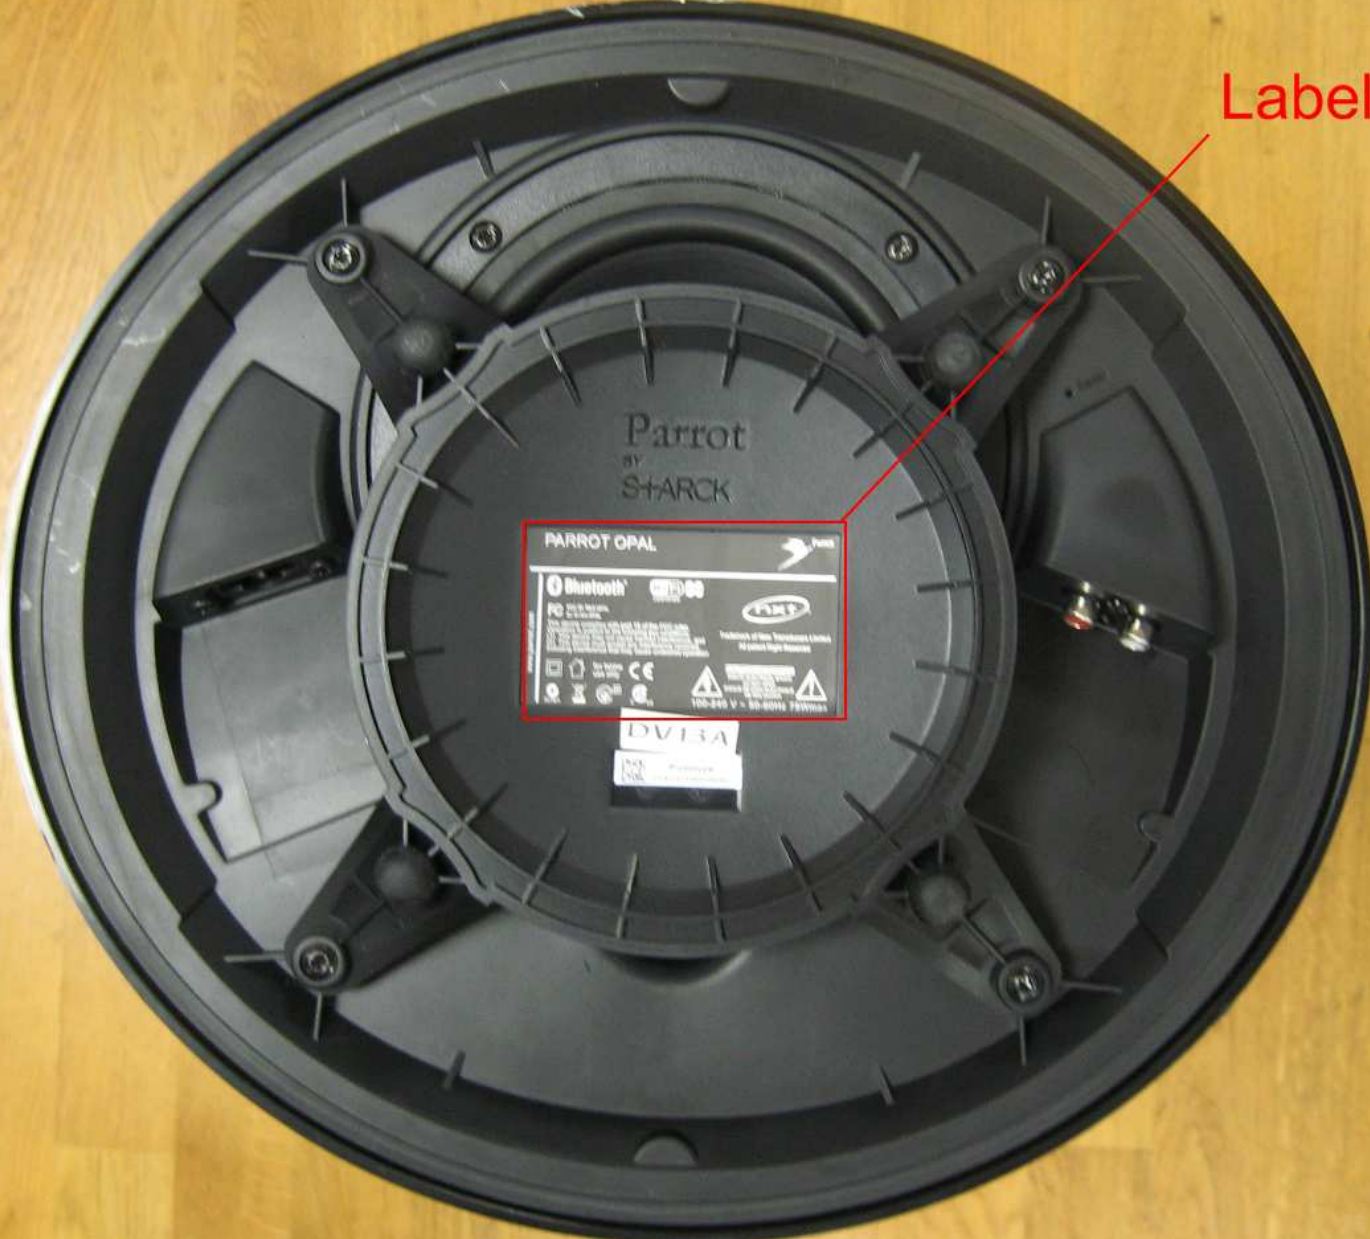

Label Location

Parrot
BY
STARCK

PARROT OPAL 
Bluetooth  GPS 
FCC 
CE 
FIM 
100-240 V ~ 50-60Hz 75Wattmax

DV13A