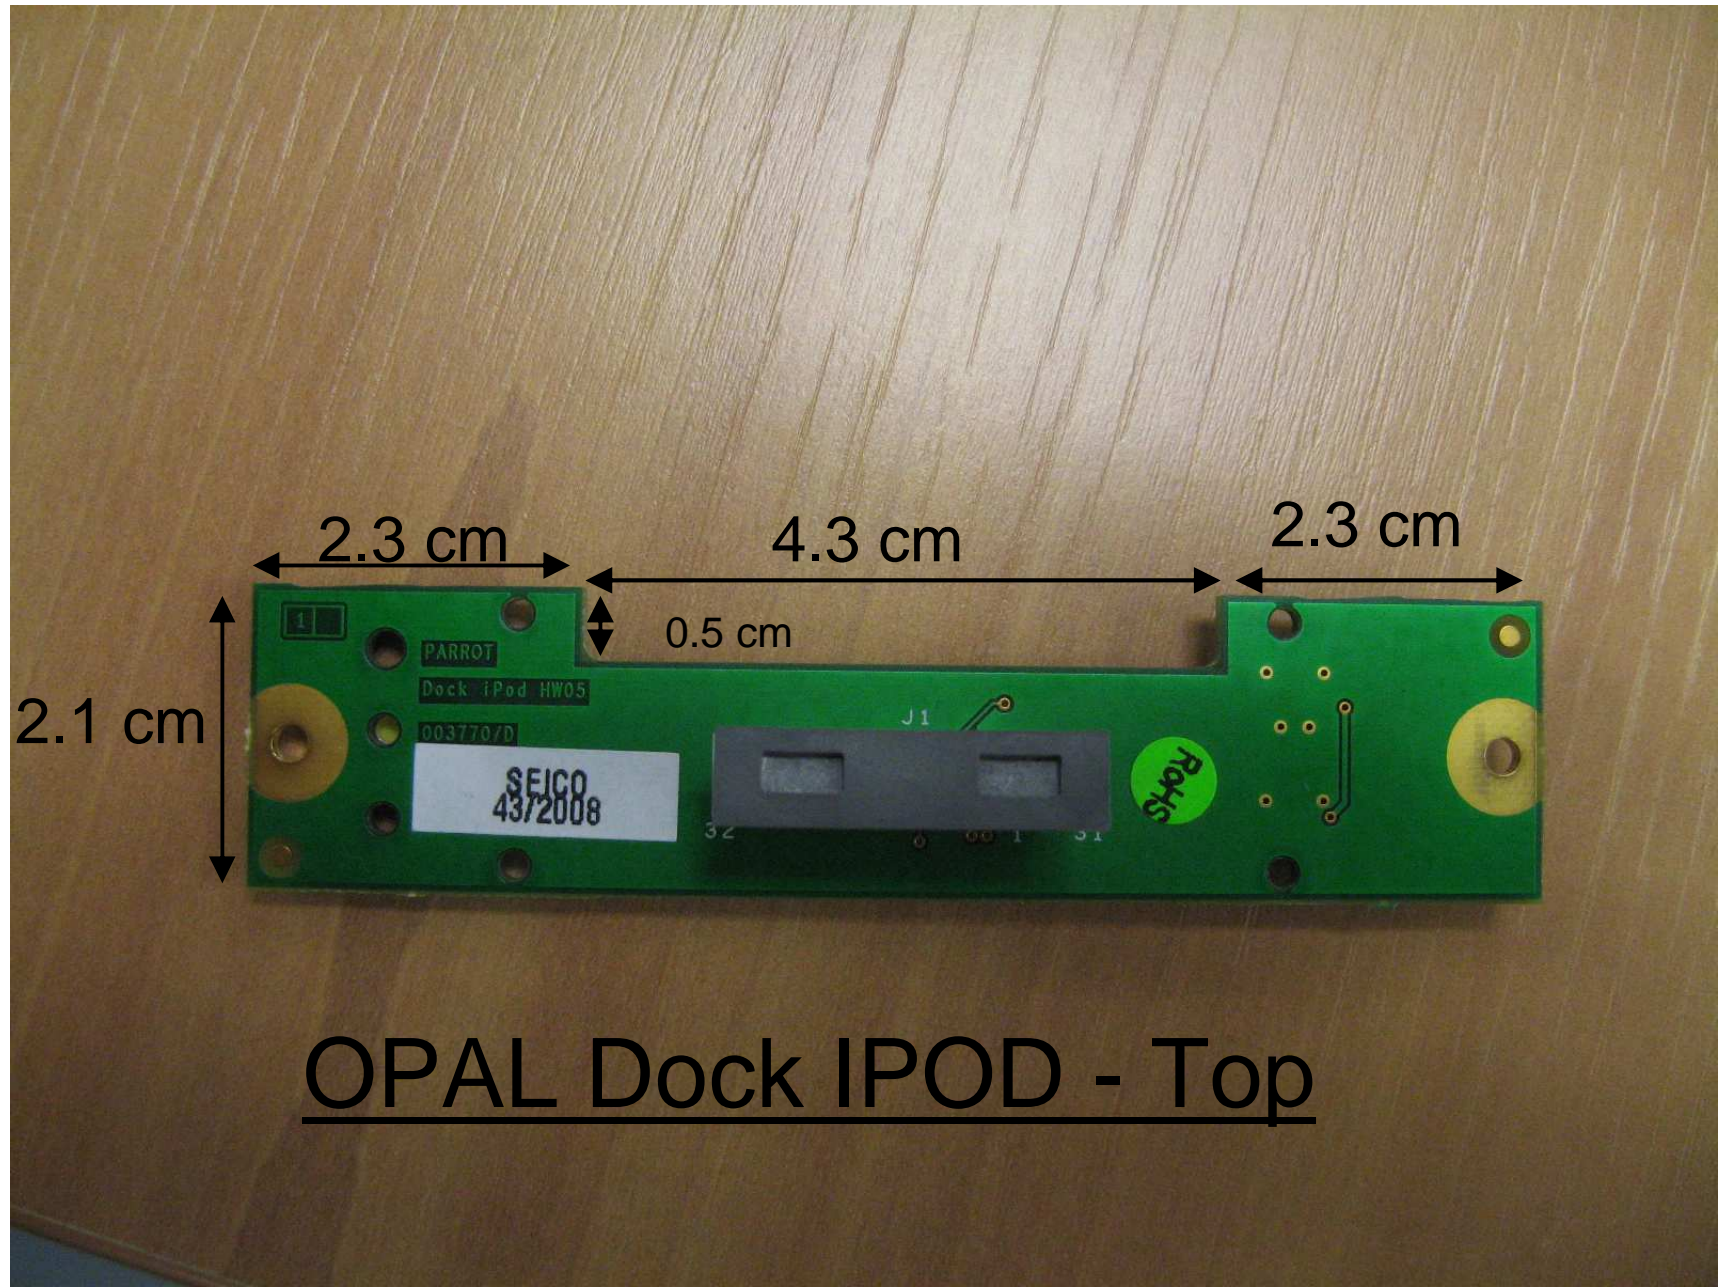

OPAL Control Panel - Top

OPAL Control Panel - Bottom

OPAL Dock IPOD - Bottom

OPAL Interconnection - Top

3.7 cm

6 cm

OPAL Interconnection - Bottom

OPAL MotherBoard - Top

OPAL MotherBoard - Bottom

OPAL Power Supply - Top

11.8 cm

OPAL Power Supply - Bottom

OPAL Reset- Top

OPAL Reset- Bottom