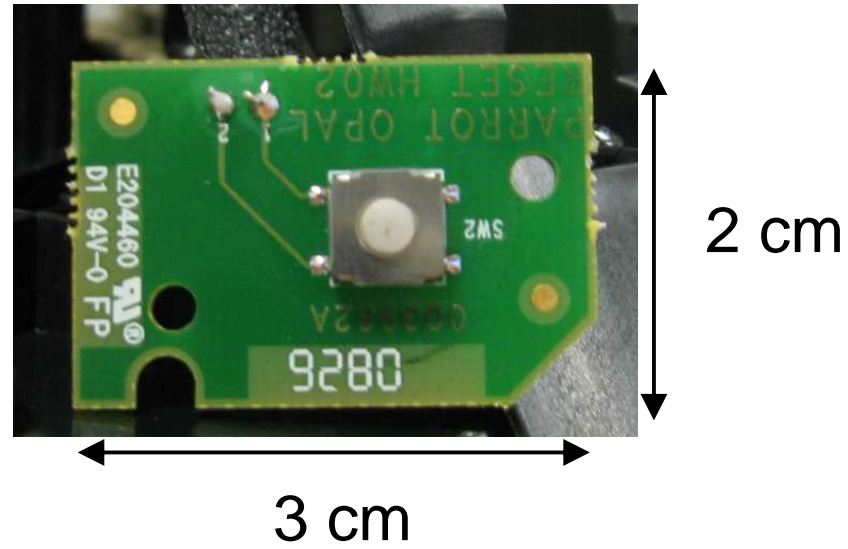

OPAL Control Panel - Top

OPAL Control Panel - Bottom

OPAL Dock IPOD - Bottom

OPAL Interconnection - Top

3.7 cm

6 cm

OPAL Interconnection - Bottom

OPAL MotherBoard - Top

OPAL MotherBoard - Bottom

OPAL Power Supply - Top

11.8 cm

OPAL Power Supply - Bottom

OPAL Reset- Top

OPAL Reset- Bottom