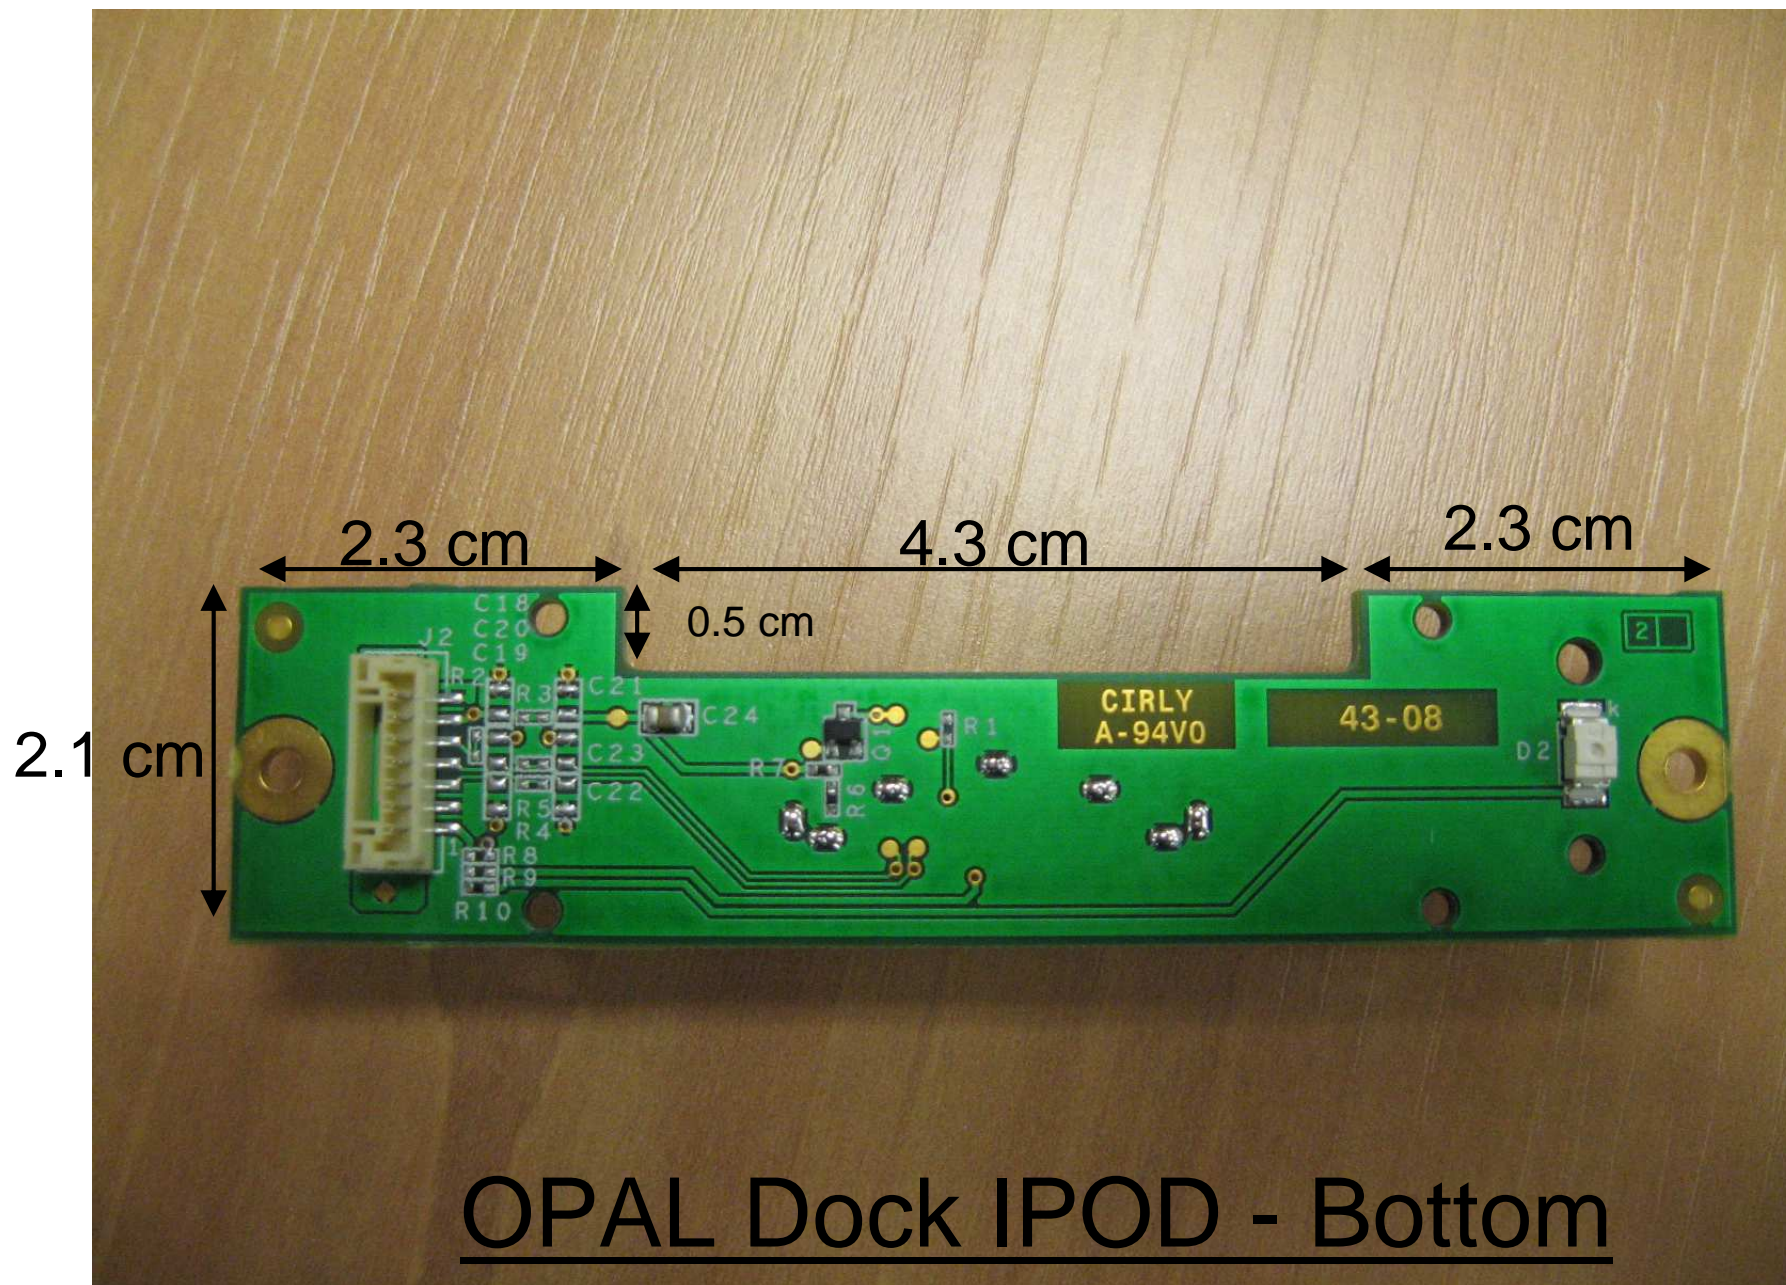

OPAL Control Panel - Top

OPAL Control Panel - Bottom

OPAL Dock IPOD - Bottom

OPAL Interconnection - Top

3.7 cm

6 cm

OPAL Interconnection - Bottom

OPAL MotherBoard - Top

OPAL MotherBoard - Bottom

OPAL Power Supply - Top

11.8 cm

OPAL Power Supply - Bottom

OPAL Reset- Top

OPAL Reset- Bottom