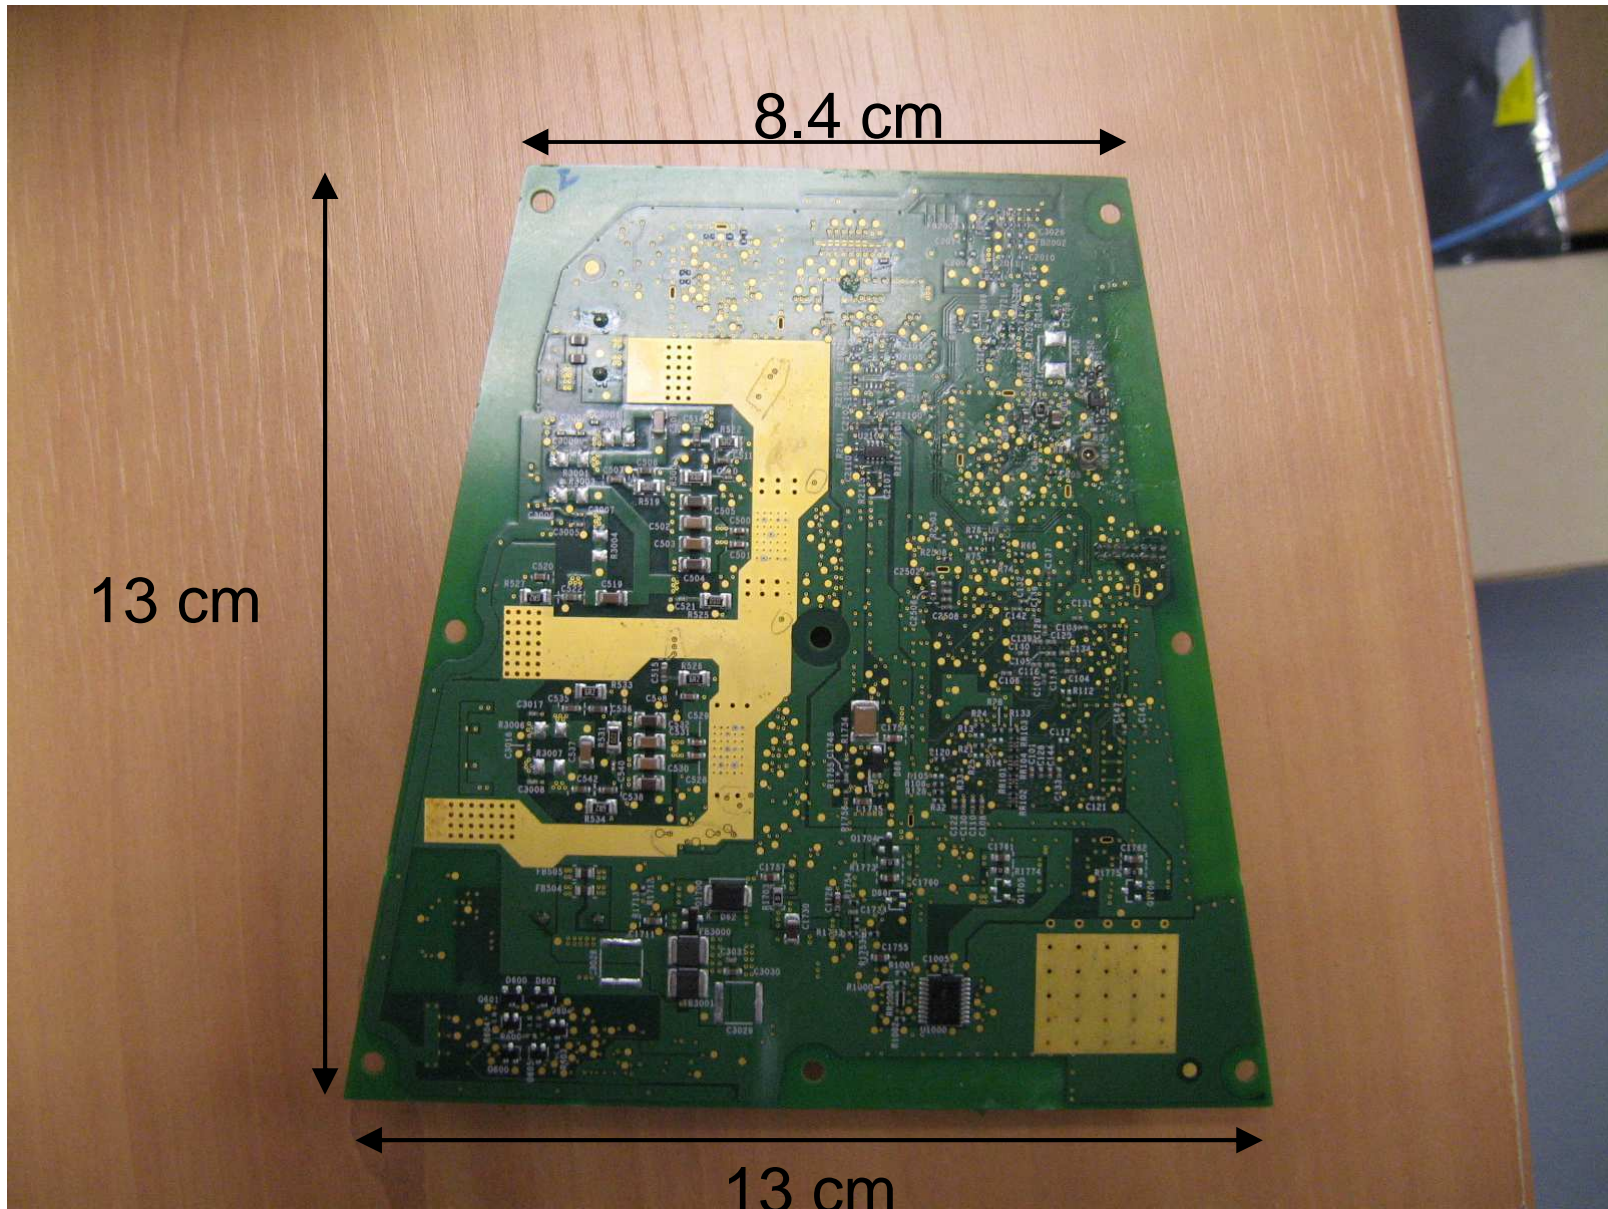

OPAL Control Panel - Top

OPAL Control Panel - Bottom

OPAL Dock IPOD - Bottom

OPAL Interconnection - Top

3.7 cm

6 cm

OPAL Interconnection - Bottom

OPAL MotherBoard - Top

OPAL MotherBoard - Bottom

OPAL Power Supply - Top

11.8 cm

OPAL Power Supply - Bottom

OPAL Reset- Top

OPAL Reset- Bottom