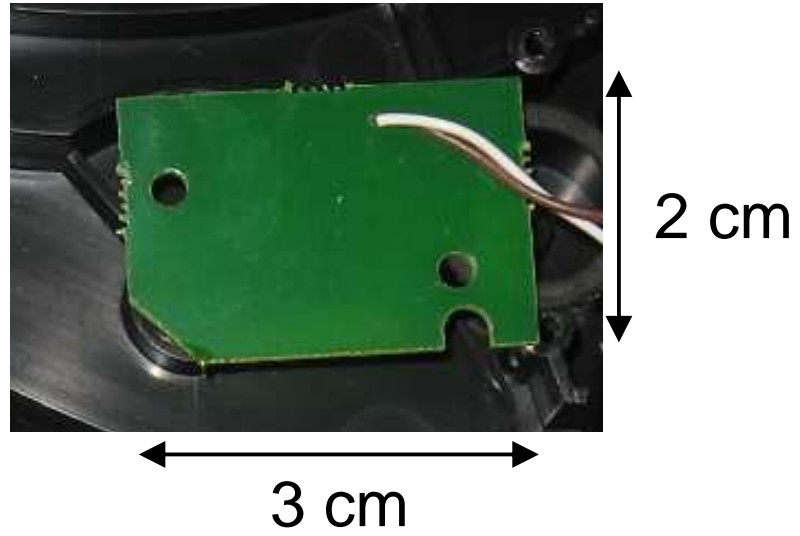

OPAL Control Panel - Top

OPAL Control Panel - Bottom

OPAL Dock IPOD - Bottom

OPAL Interconnection - Top

3.7 cm

6 cm

OPAL Interconnection - Bottom

OPAL MotherBoard - Top

OPAL MotherBoard - Bottom

OPAL Power Supply - Top

11.8 cm

OPAL Power Supply - Bottom

OPAL Reset- Top

OPAL Reset- Bottom