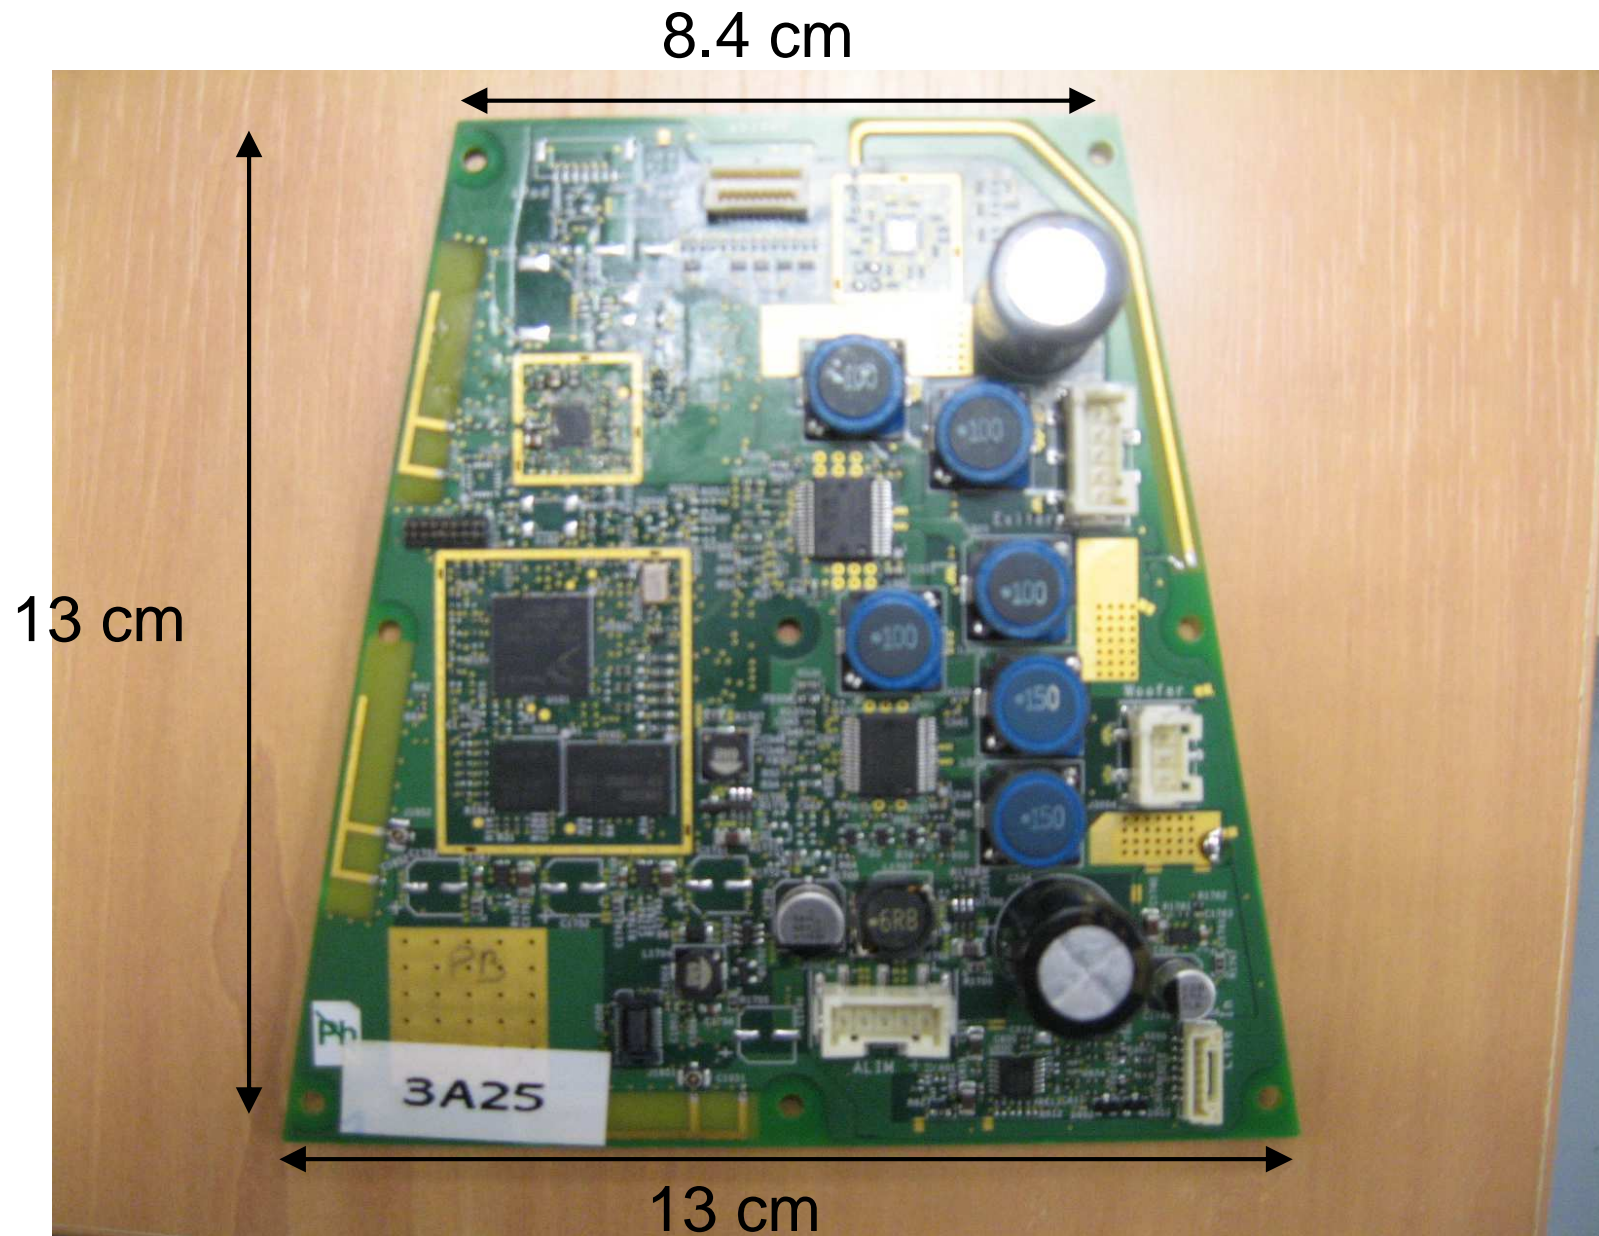

OPAL Control Panel - Top

OPAL Control Panel - Bottom

OPAL Dock IPOD - Bottom

OPAL Interconnection - Top

3.7 cm

6 cm

OPAL Interconnection - Bottom

OPAL MotherBoard - Top

OPAL MotherBoard - Bottom

OPAL Power Supply - Top

11.8 cm

OPAL Power Supply - Bottom

OPAL Reset- Top

OPAL Reset- Bottom