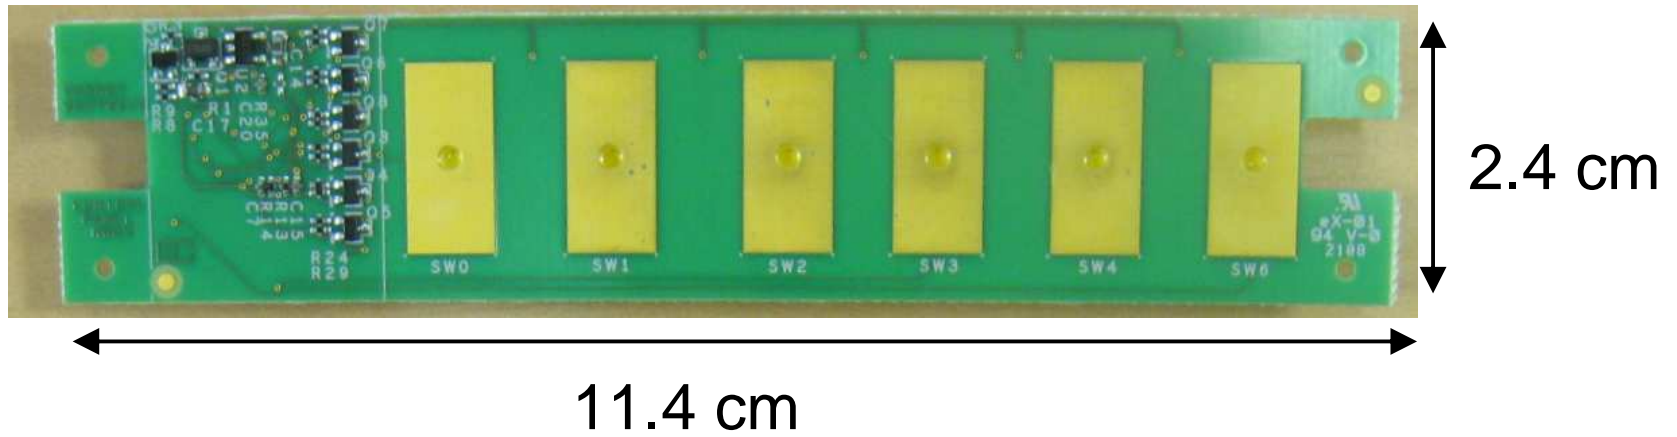

OPAL Control Panel - Top

OPAL Control Panel - Bottom

OPAL Dock IPOD - Bottom

OPAL Interconnection - Top

3.7 cm

6 cm

OPAL Interconnection - Bottom

OPAL MotherBoard - Top

OPAL MotherBoard - Bottom

OPAL Power Supply - Top

11.8 cm

OPAL Power Supply - Bottom

OPAL Reset- Top

OPAL Reset- Bottom