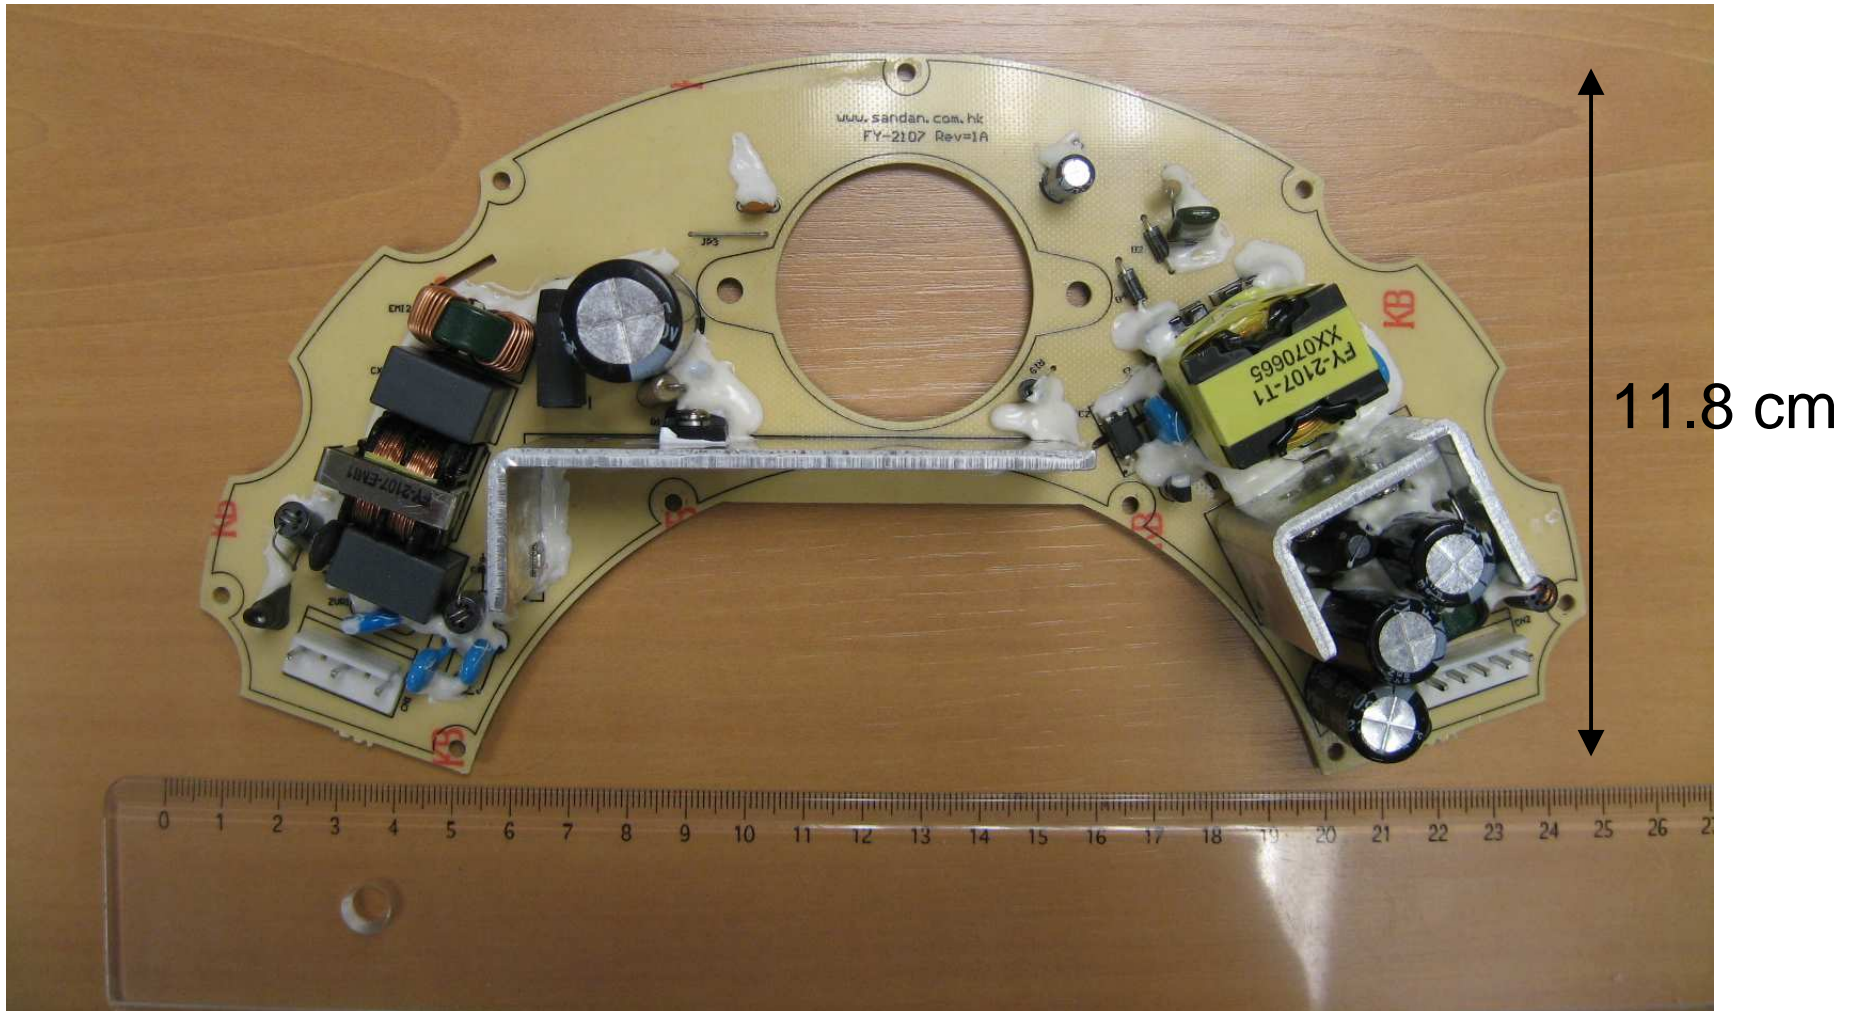

OPAL Control Panel - Top

OPAL Control Panel - Bottom

OPAL Dock IPOD - Bottom

OPAL Interconnection - Top

3.7 cm

6 cm

OPAL Interconnection - Bottom

OPAL MotherBoard - Top

OPAL MotherBoard - Bottom

OPAL Power Supply - Top

11.8 cm

OPAL Power Supply - Bottom

OPAL Reset- Top

OPAL Reset- Bottom