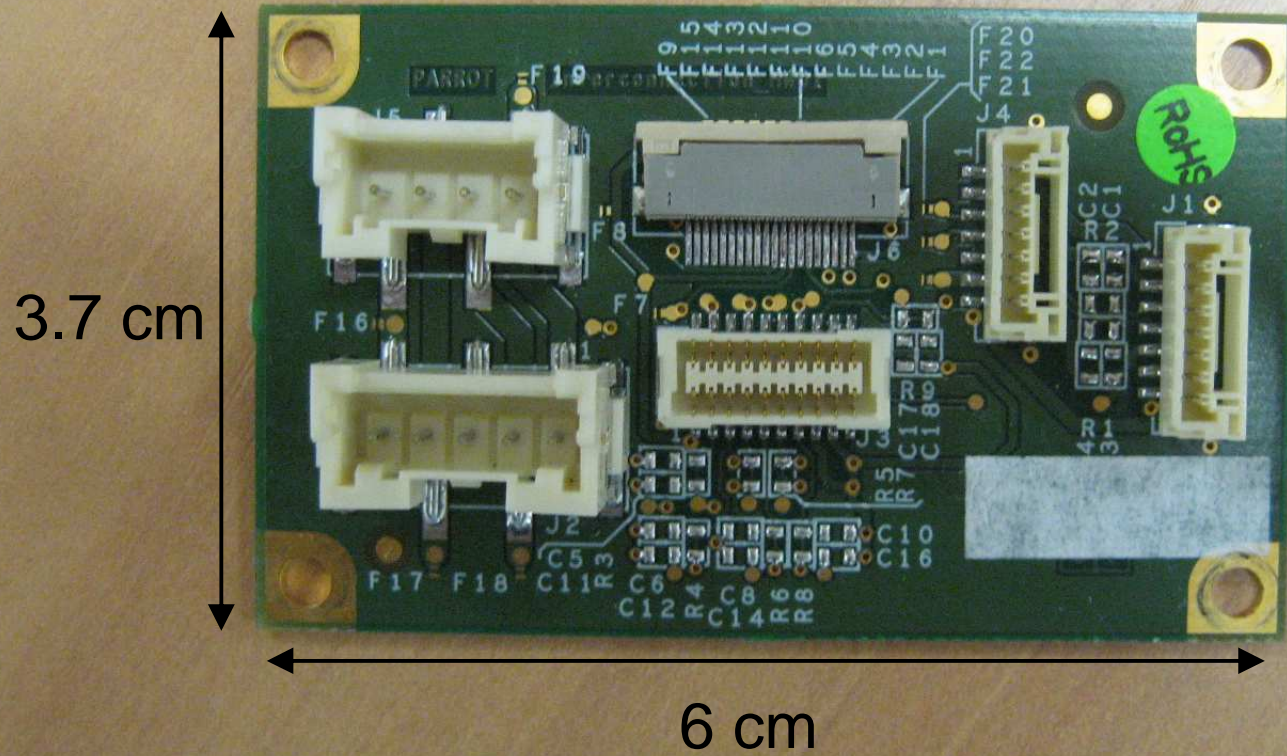

OPAL Control Panel - Top

OPAL Control Panel - Bottom

OPAL Dock IPOD - Bottom

OPAL Interconnection - Top

3.7 cm

6 cm

OPAL Interconnection - Bottom

OPAL MotherBoard - Top

OPAL MotherBoard - Bottom

OPAL Power Supply - Top

11.8 cm

OPAL Power Supply - Bottom

OPAL Reset- Top

OPAL Reset- Bottom