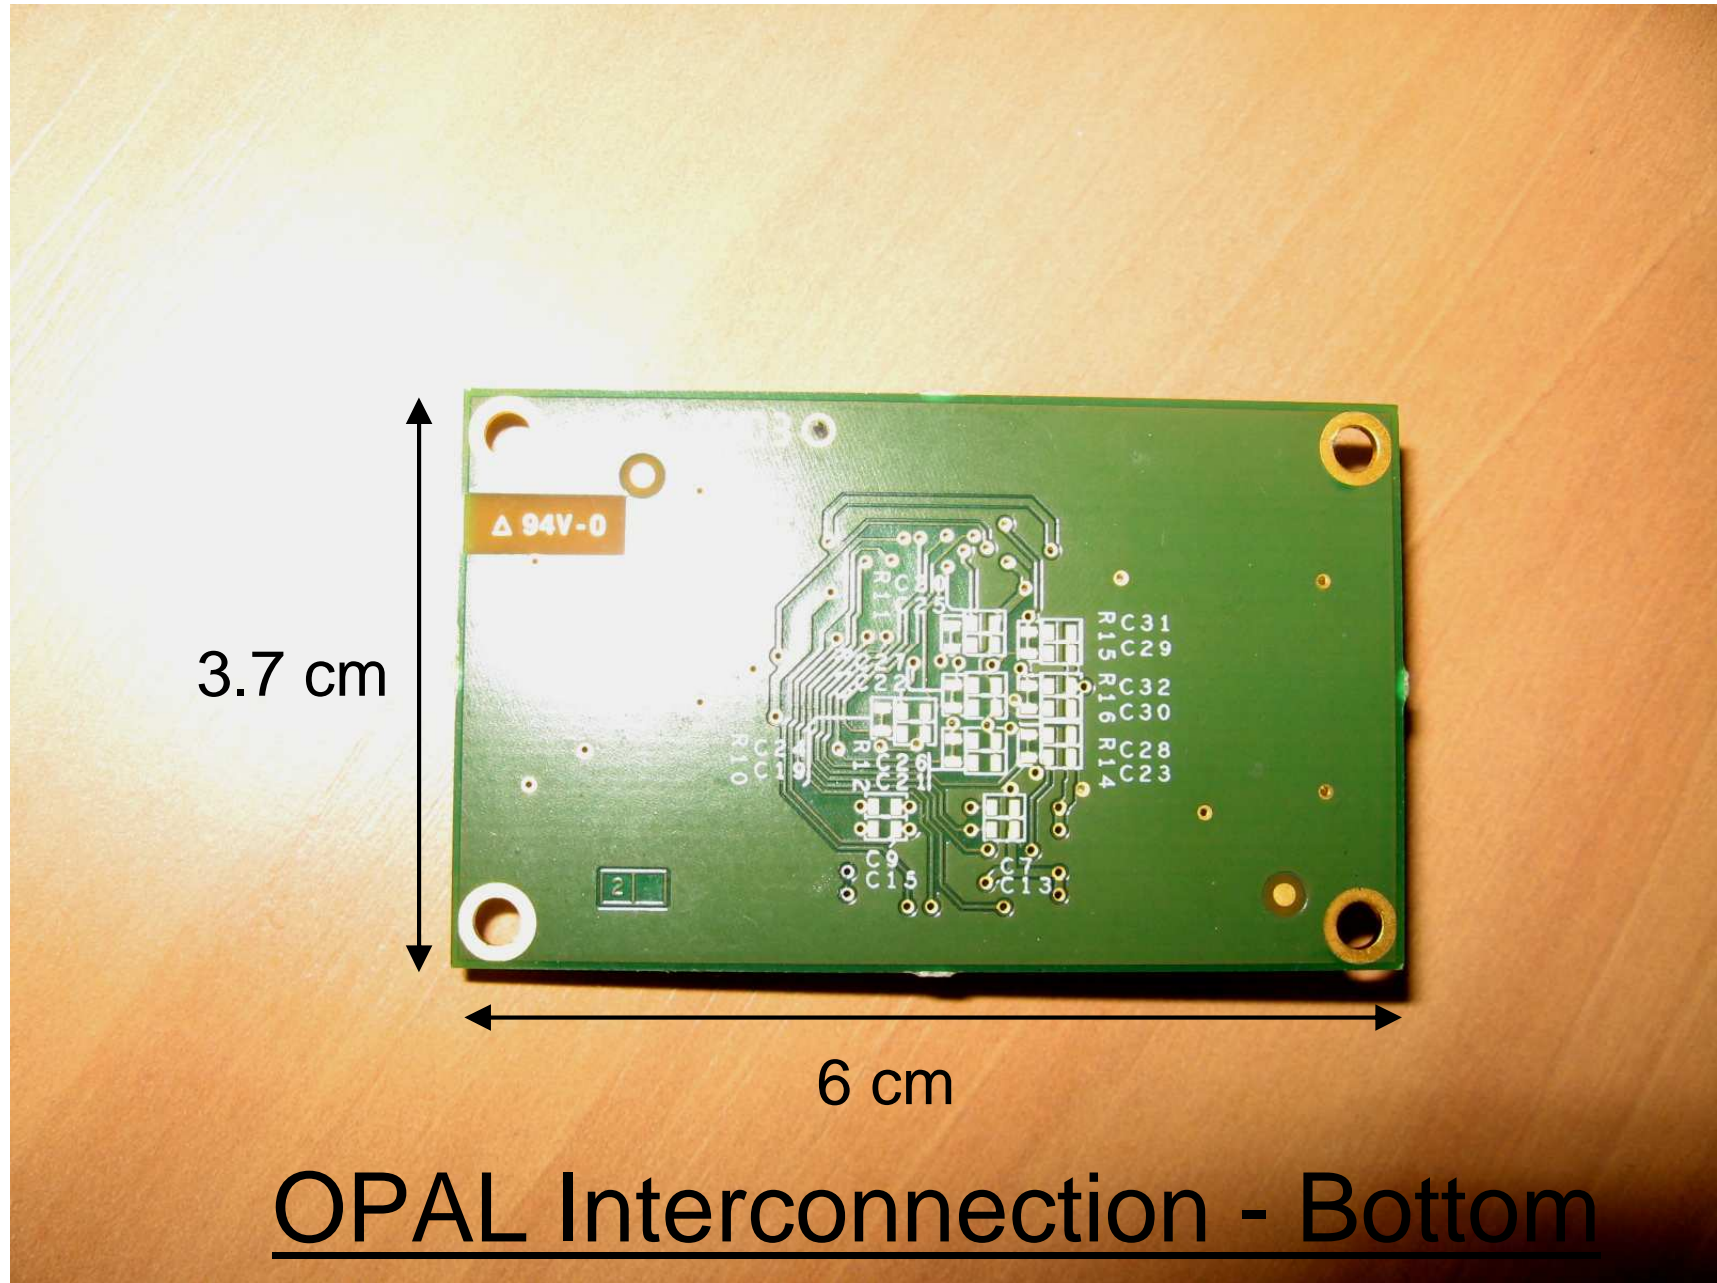

OPAL Control Panel - Top

OPAL Control Panel - Bottom

OPAL Dock IPOD - Bottom

OPAL Interconnection - Top

3.7 cm

6 cm

OPAL Interconnection - Bottom

OPAL MotherBoard - Top

OPAL MotherBoard - Bottom

OPAL Power Supply - Top

11.8 cm

OPAL Power Supply - Bottom

OPAL Reset- Top

OPAL Reset- Bottom