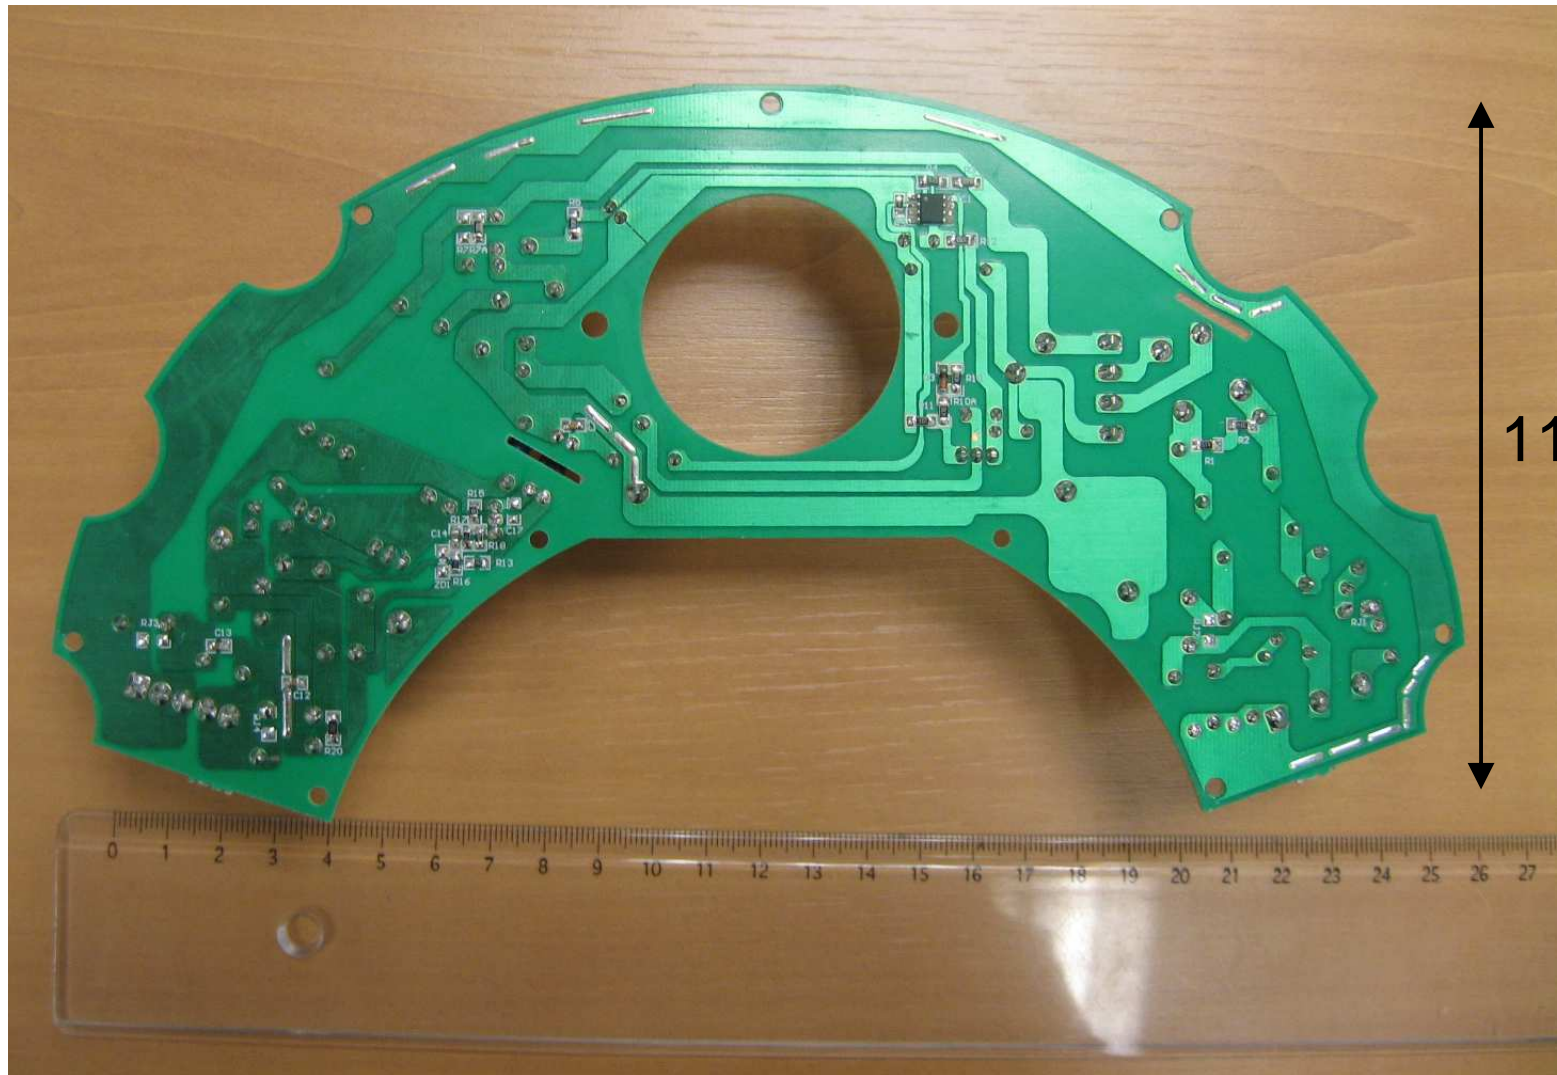

OPAL Control Panel - Top

OPAL Control Panel - Bottom

OPAL Dock IPOD - Bottom

OPAL Interconnection - Top

3.7 cm

6 cm

OPAL Interconnection - Bottom

OPAL MotherBoard - Top

OPAL MotherBoard - Bottom

OPAL Power Supply - Top

11.8 cm

OPAL Power Supply - Bottom

OPAL Reset- Top

OPAL Reset- Bottom