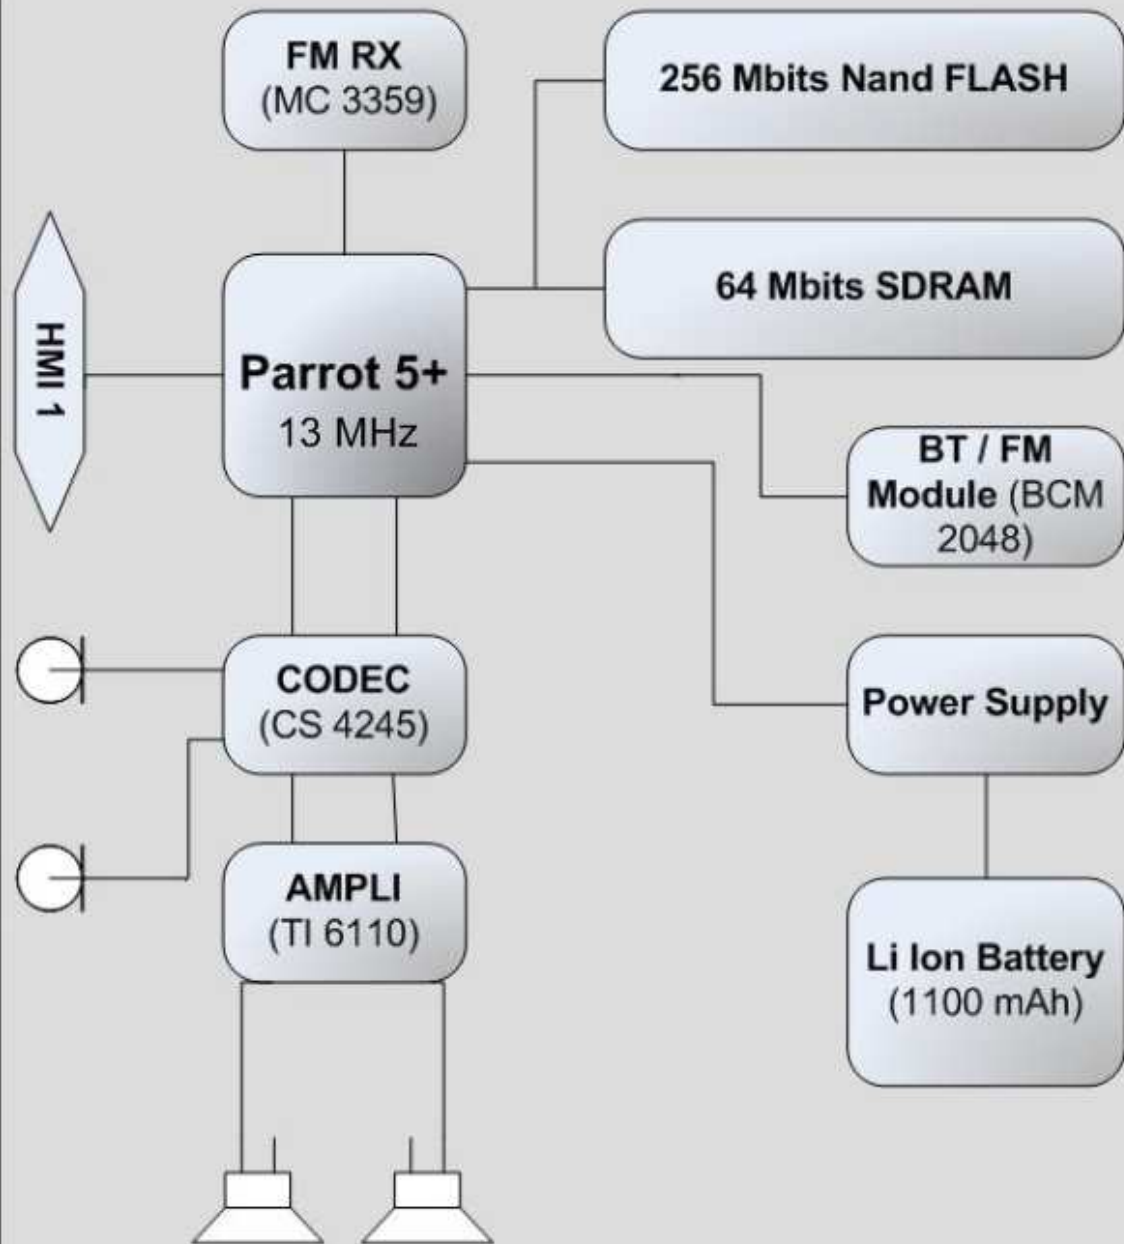

Remote Controle

Main System

Diagram Block
MOTOS