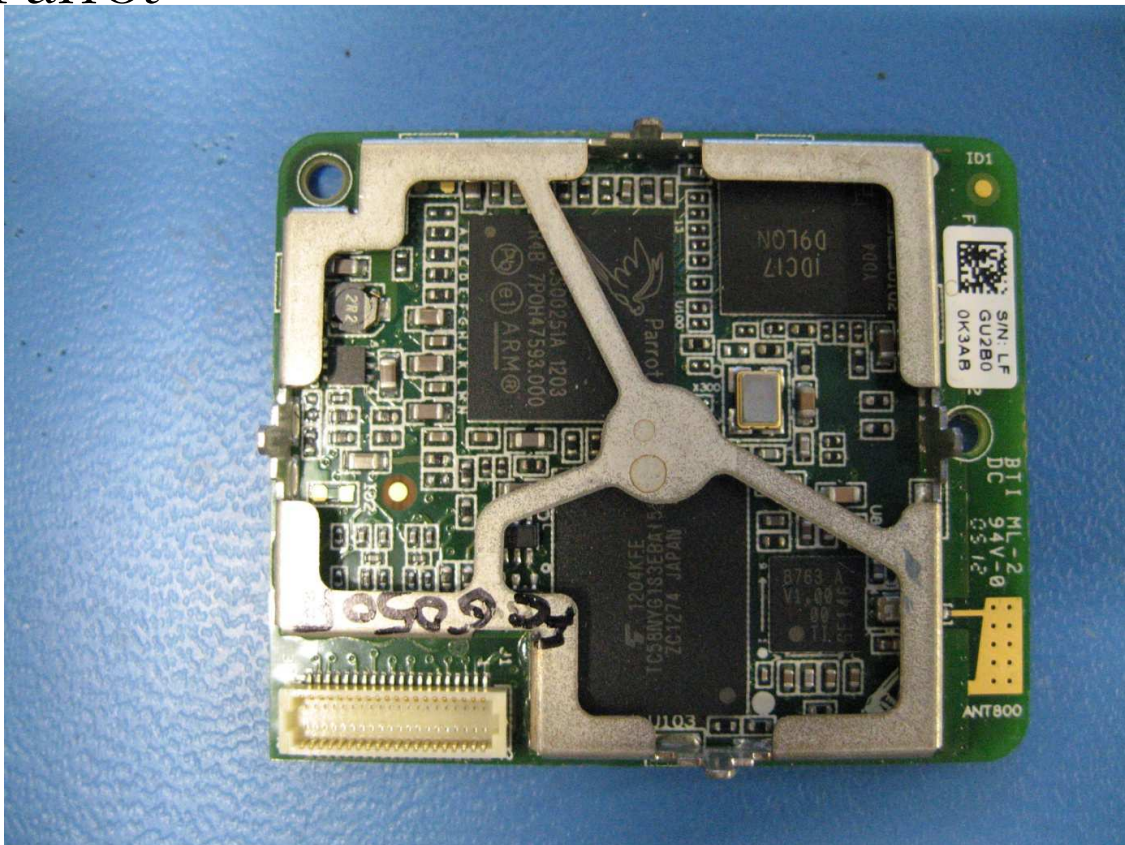

PARROT / FC6050B OEM Module

FC6050B / INTERNAL PHOTOS

(nb : identical for internal or external antenna versions)