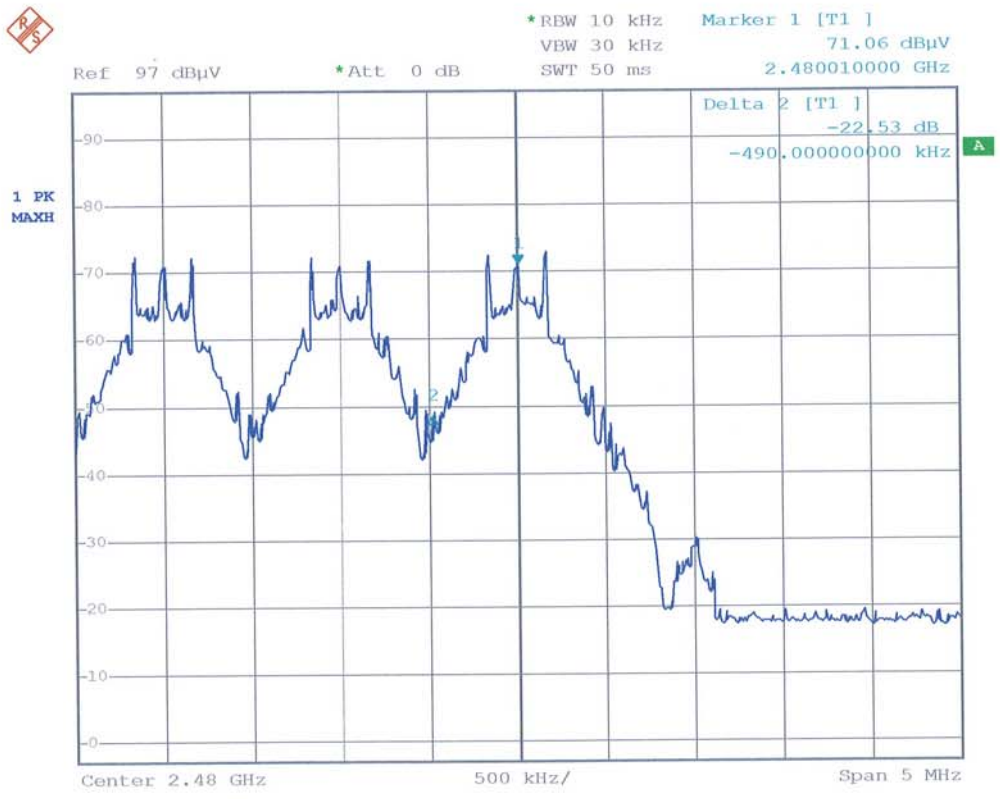

# ANNEX 1: CHANNEL SEPARATION

Date: 24.NOV.2005 09:31:53

Date: 24.NOV.2005 09:38:20

Date: 24.NOV.2005 10:06:52

# ANNEX 2: TIMING HOPPING AND TIMING BY CHANNEL

Date: 24.NOV.2005 10:10:22

Date: 24.NOV.2005 10:16:18

Date: 24.NOV.2005 10:12:35

Date: 24.NOV.2005 10:14:30

Date: 24.NOV.2005 10:19:52