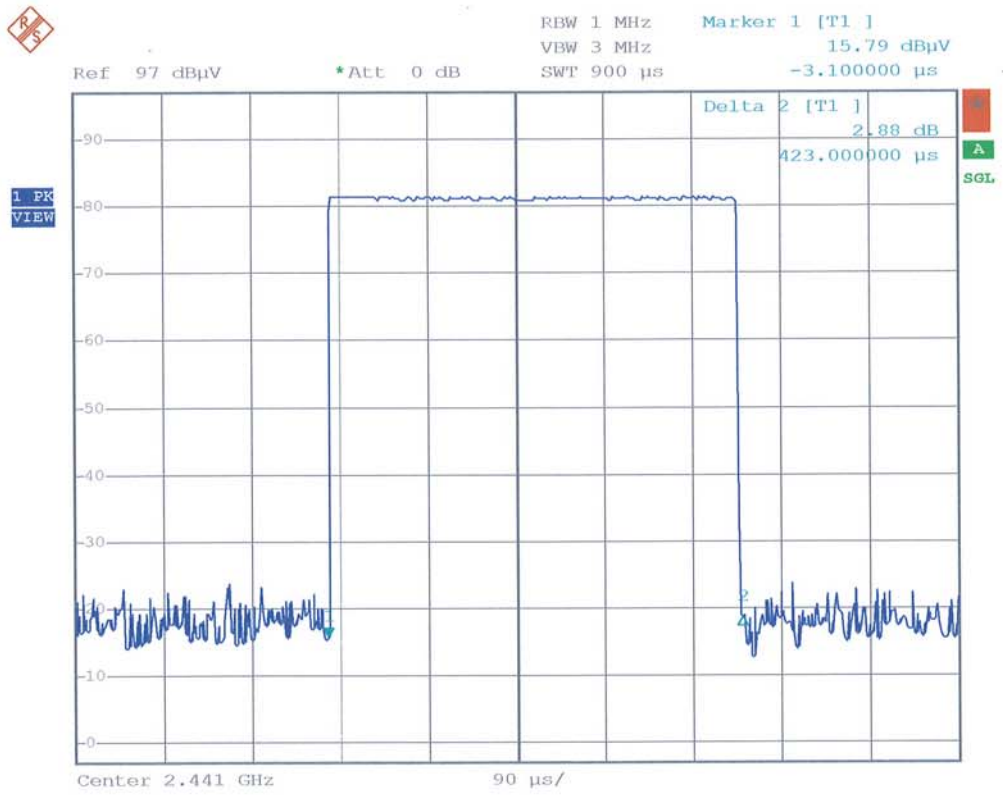

# ANNEX 1: CHANNEL SEPARATION

Date: 24.NOV.2005 09:31:53

Date: 24.NOV.2005 09:38:20

Date: 24.NOV.2005 10:06:52

# ANNEX 2: TIMING HOPPING AND TIMING BY CHANNEL

Date: 24.NOV.2005 10:10:22

Date: 24.NOV.2005 10:16:18

Date: 24.NOV.2005 10:12:35

Date: 24.NOV.2005 10:14:30

Date: 24.NOV.2005 10:19:52