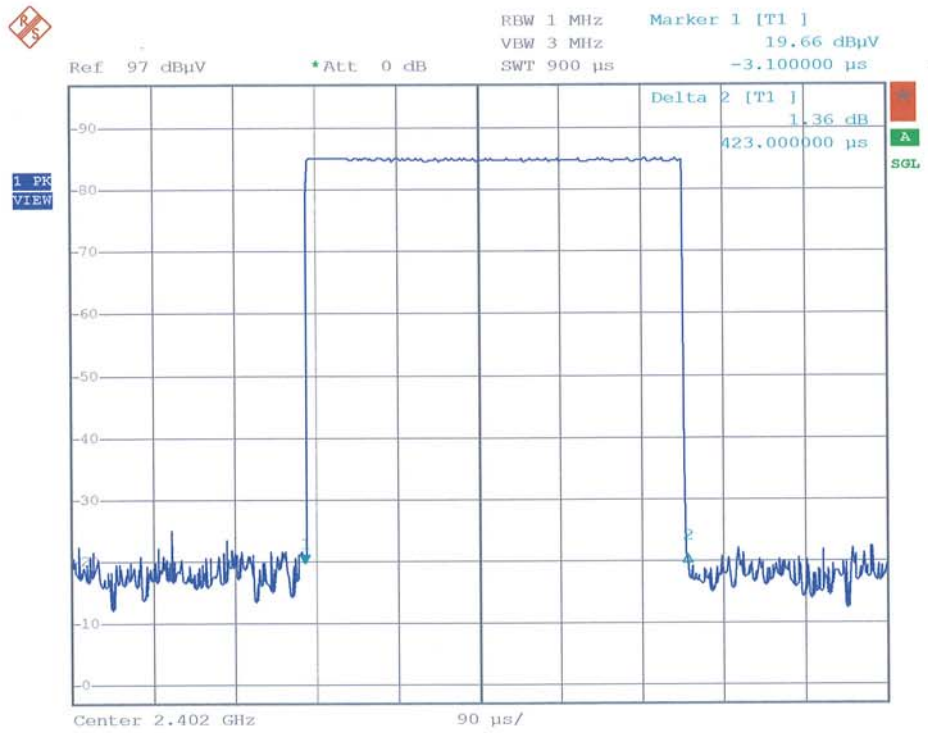

# ANNEX 1: CHANNEL SEPARATION

Date: 24.NOV.2005 09:31:53

Date: 24.NOV.2005 09:38:20

Date: 24.NOV.2005 10:06:52

# ANNEX 2: TIMING HOPPING AND TIMING BY CHANNEL

Date: 24.NOV.2005 10:10:22

Date: 24.NOV.2005 10:16:18

Date: 24.NOV.2005 10:12:35

Date: 24.NOV.2005 10:14:30

Date: 24.NOV.2005 10:19:52