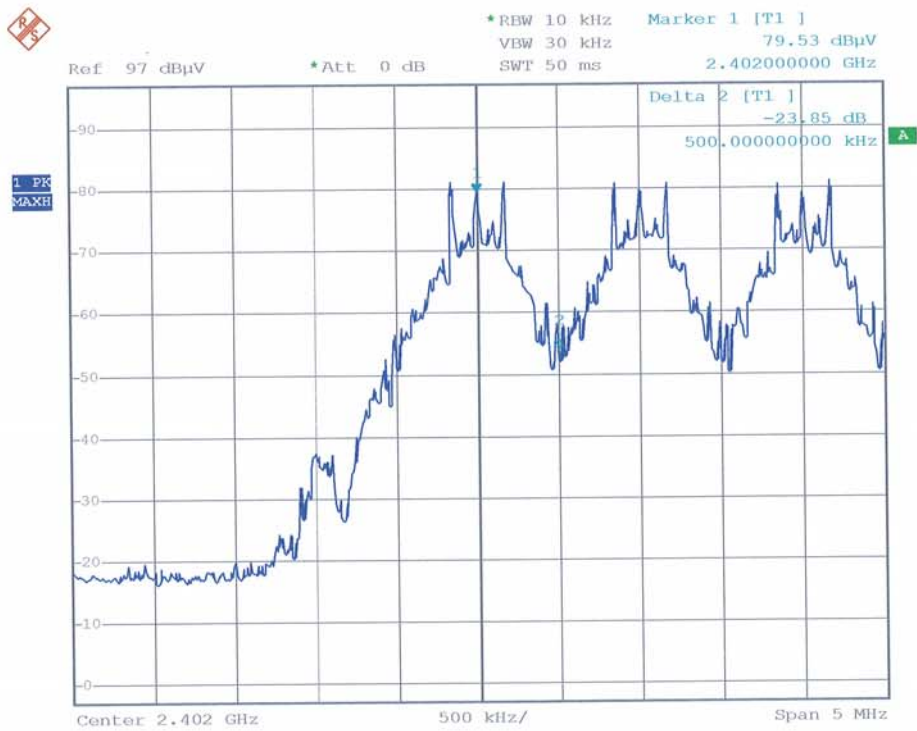

# ANNEX 1: CHANNEL SEPARATION

Date: 24.NOV.2005 09:31:53

Date: 24.NOV.2005 09:38:20

Date: 24.NOV.2005 10:06:52

# ANNEX 2: TIMING HOPPING AND TIMING BY CHANNEL

Date: 24.NOV.2005 10:10:22

Date: 24.NOV.2005 10:16:18

Date: 24.NOV.2005 10:12:35

Date: 24.NOV.2005 10:14:30

Date: 24.NOV.2005 10:19:52