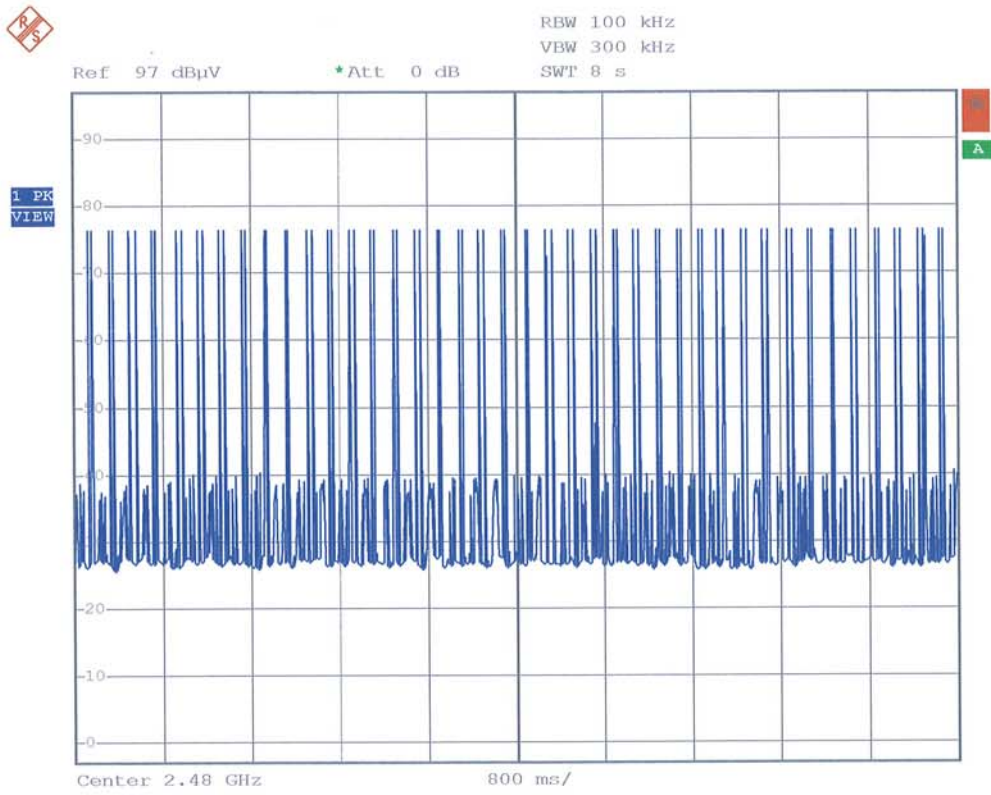

# ANNEX 2: TIMING HOPPING AND TIMING BY CHANNEL

Date: 24.NOV.2005 10:10:22

Date: 24.NOV.2005 10:16:18

Date: 24.NOV.2005 10:12:35

Date: 24.NOV.2005 10:14:30

Date: 24.NOV.2005 10:19:52