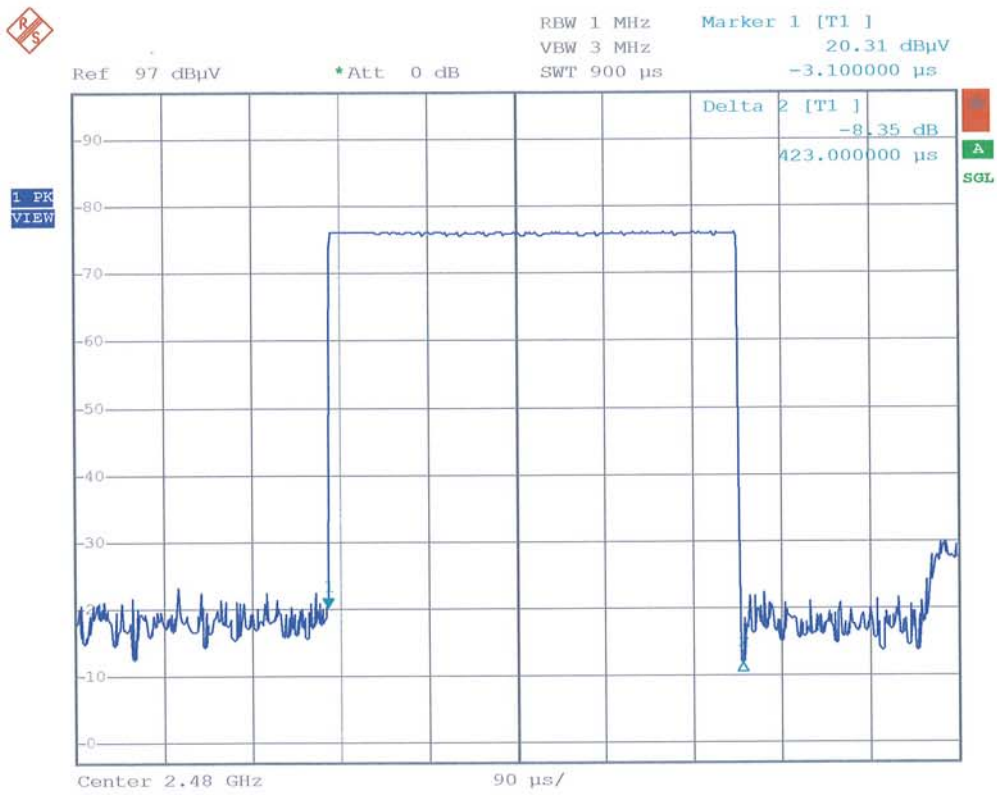

# ANNEX 2: TIMING HOPPING AND TIMING BY CHANNEL

Date: 24.NOV.2005 10:10:22

Date: 24.NOV.2005 10:16:18

Date: 24.NOV.2005 10:12:35

Date: 24.NOV.2005 10:14:30

Date: 24.NOV.2005 10:19:52