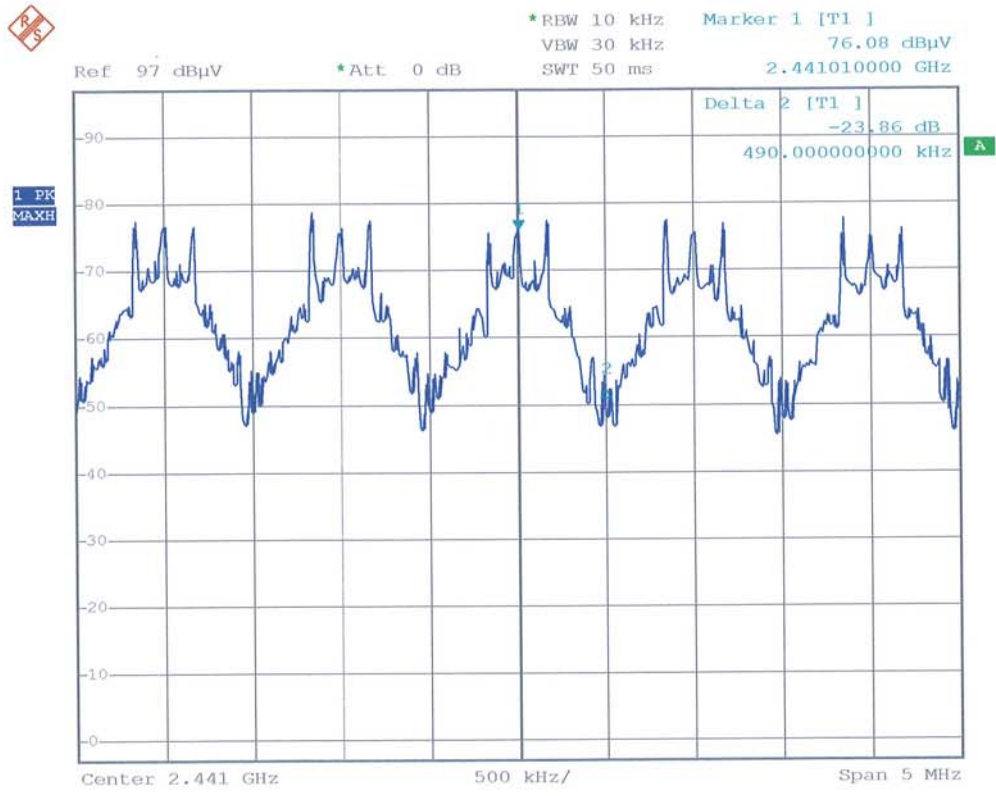

# ANNEX 1: CHANNEL SEPARATION

Date: 24.NOV.2005 09:31:53

Date: 24.NOV.2005 09:38:20

Date: 24.NOV.2005 10:06:52

# ANNEX 2: TIMING HOPPING AND TIMING BY CHANNEL

Date: 24.NOV.2005 10:10:22

Date: 24.NOV.2005 10:16:18

Date: 24.NOV.2005 10:12:35

Date: 24.NOV.2005 10:14:30

Date: 24.NOV.2005 10:19:52