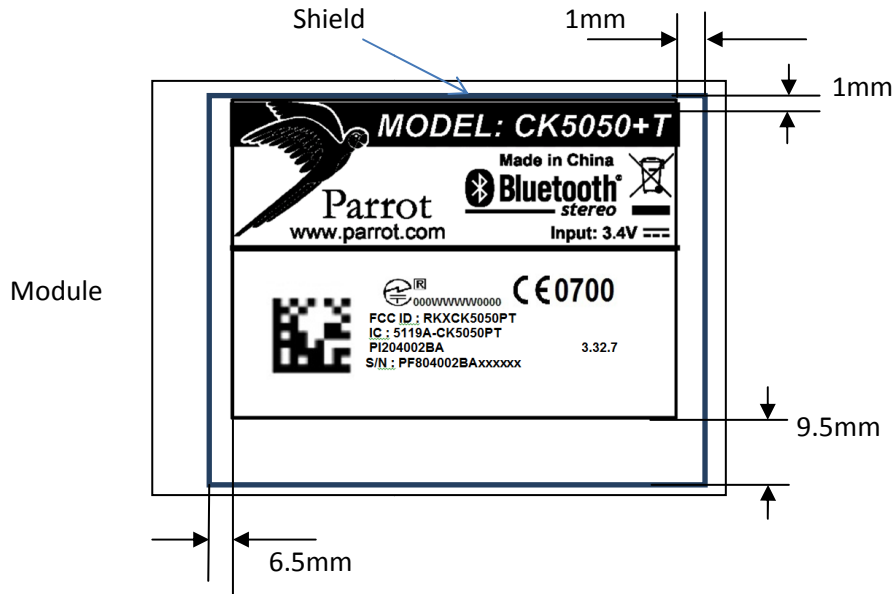

Parrot®

CK5050+T OEM MODULE LABEL DESCRIPTION and LOCATION

Label & location for Internal Antenna variant

Label for External Antenna variant