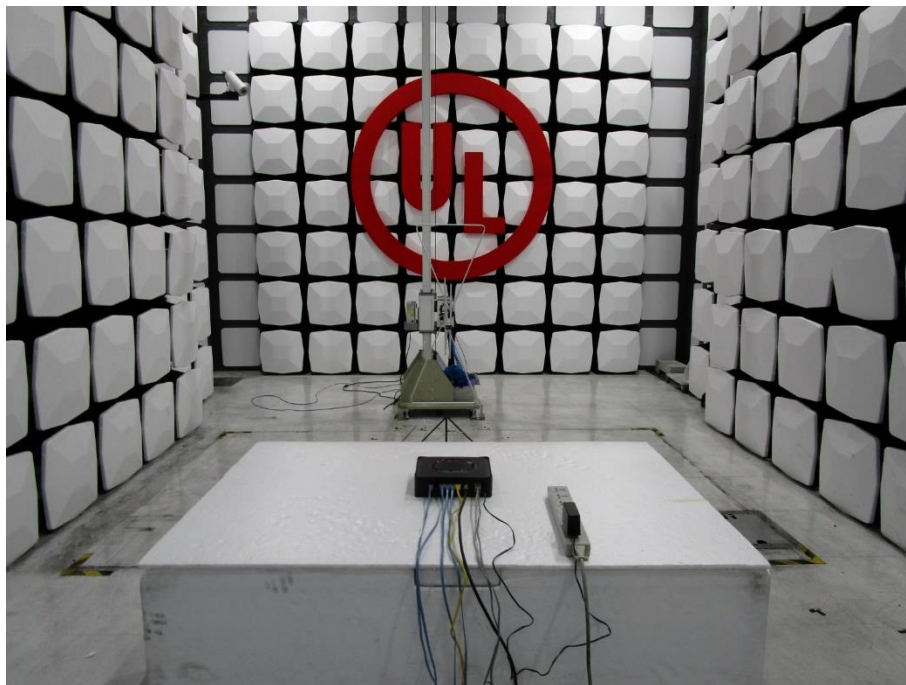

30 MHz ~ 1 GHz

Underwriters Laboratories Taiwan Co., Ltd.

Building B and Building E, No. 372-7, Sec. 4, Zhongxing Rd., Zhudong Township, Hsinchu County, Taiwan

Telephone : +886-2-7737-3000

Facsimile (FAX) : +886-3-583-7948