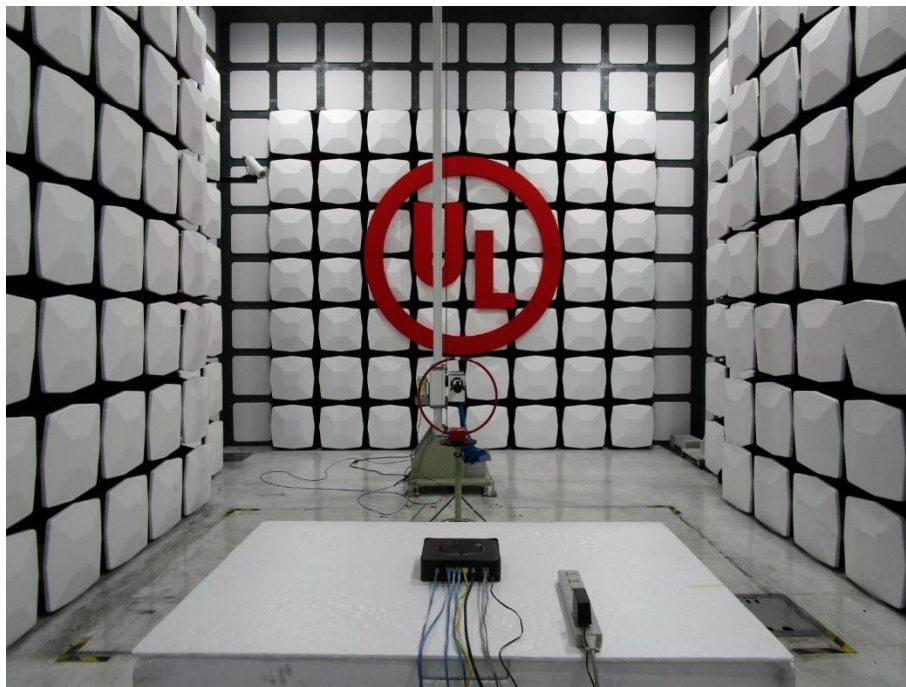

9 kHz ~ 30 MHz

Underwriters Laboratories Taiwan Co., Ltd.

Building B and Building E, No. 372-7, Sec. 4, Zhongxing Rd., Zhudong Township, Hsinchu County, Taiwan

Telephone : +886-2-7737-3000

Facsimile (FAX) : +886-3-583-7948