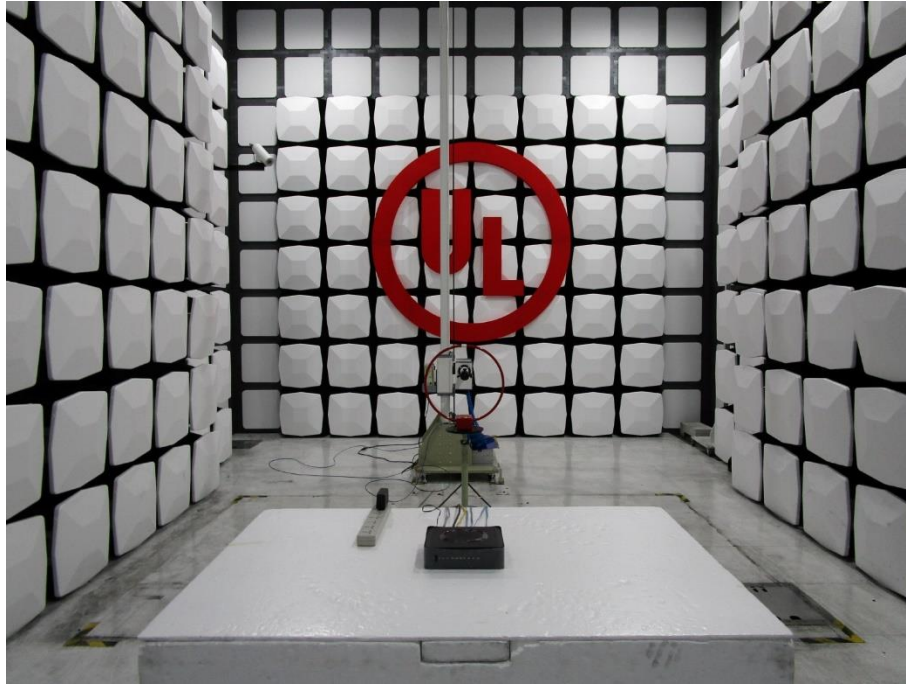

9 kHz ~ 30 MHz

Underwriters Laboratories Taiwan Co., Ltd.

Building B and Building E, No. 372-7, Sec. 4, Zhongxing Rd., Zhudong Township, Hsinchu County, Taiwan

Telephone : +886-2-7737-3000

Facsimile (FAX) : +886-3-583-7948