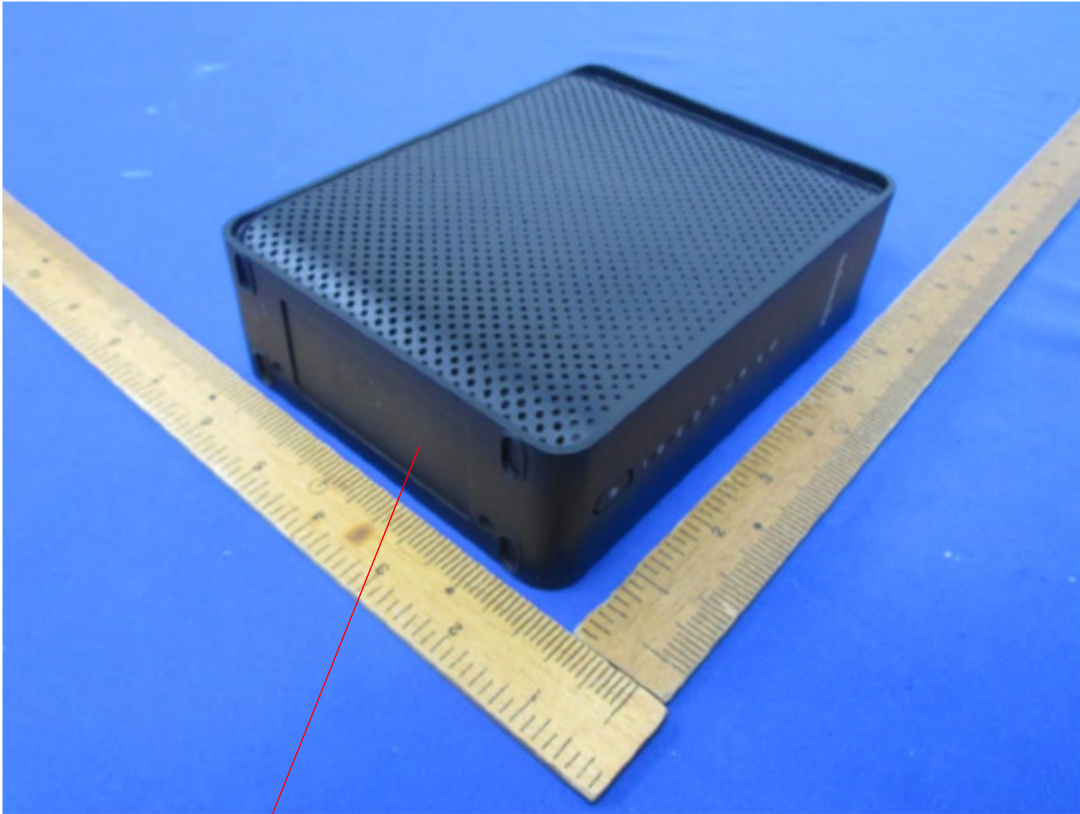

# Label & Location

**technicolor**  
Model: CGA0101  
P/N: CGA0101CHL  
Input: 12V 1.5A

FCC ID: RK9-CGA0101CHL

S/N: Factory Default Settings  
SSID: CLARO\_ xxxx

CM MAC: PRE-SHARED KEY:  
HW: 1.0  
MADE IN THAILAND