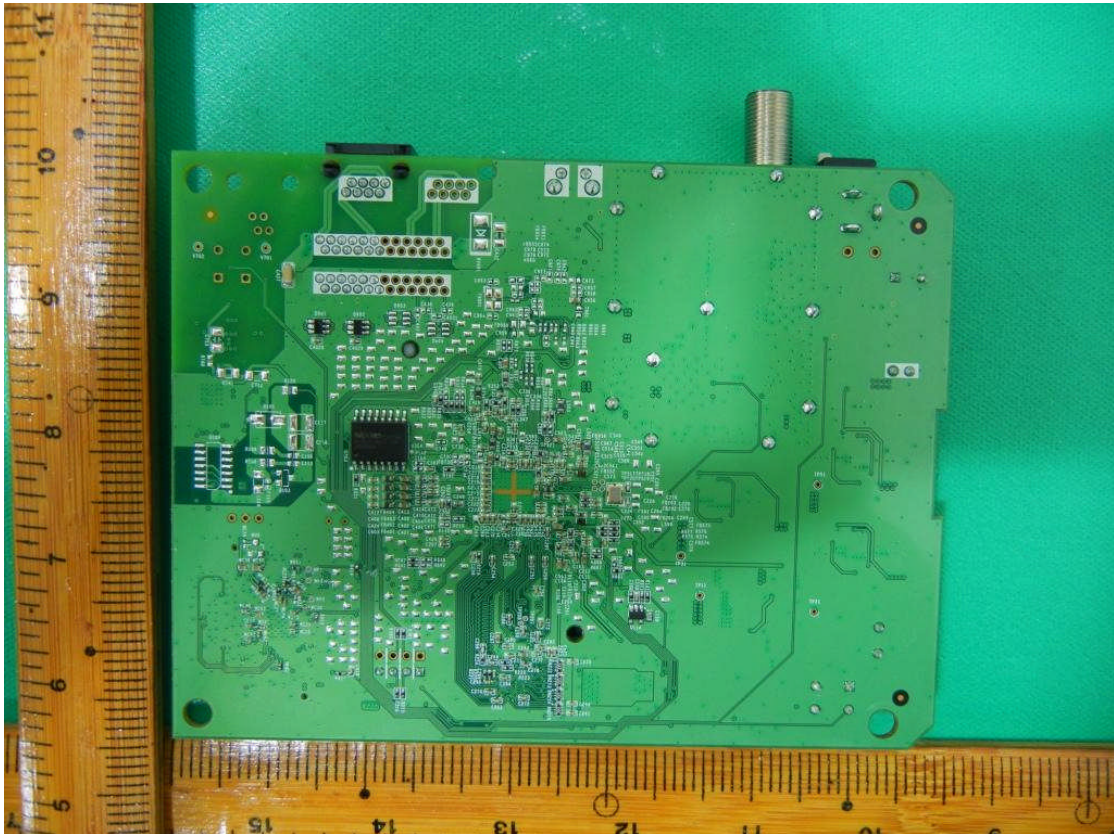

Internal Photos of EUT

Model: CBV383Z1

Model: CBV383Z2  
(with ON/OFF switch)

Model: CBV383Z2  
(without ON/OFF)

Model: CBW383G1

Model: CBW383G2  
(with ON/OFF switch)