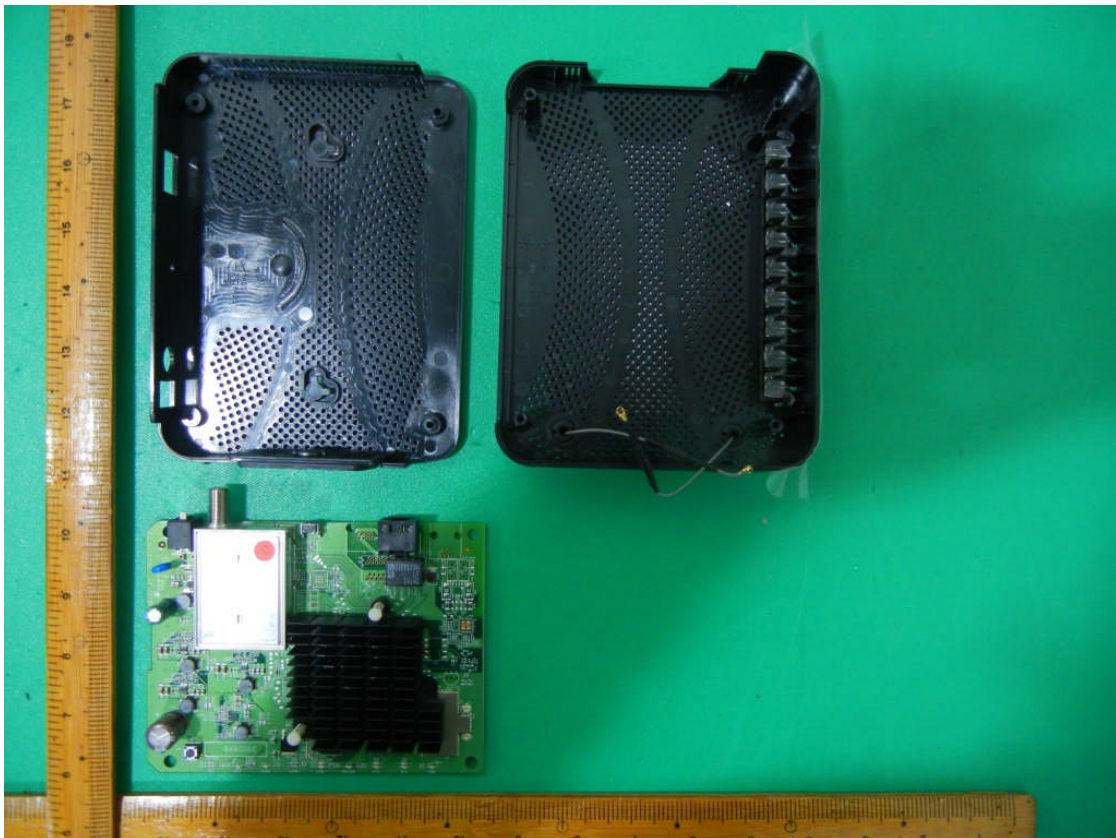

Internal Photos of EUT

Model: CBV383Z1

Model: CBV383Z2  
(with ON/OFF switch)

Model: CBV383Z2  
(without ON/OFF)

Model: CBW383G1

Model: CBW383G2  
(with ON/OFF switch)