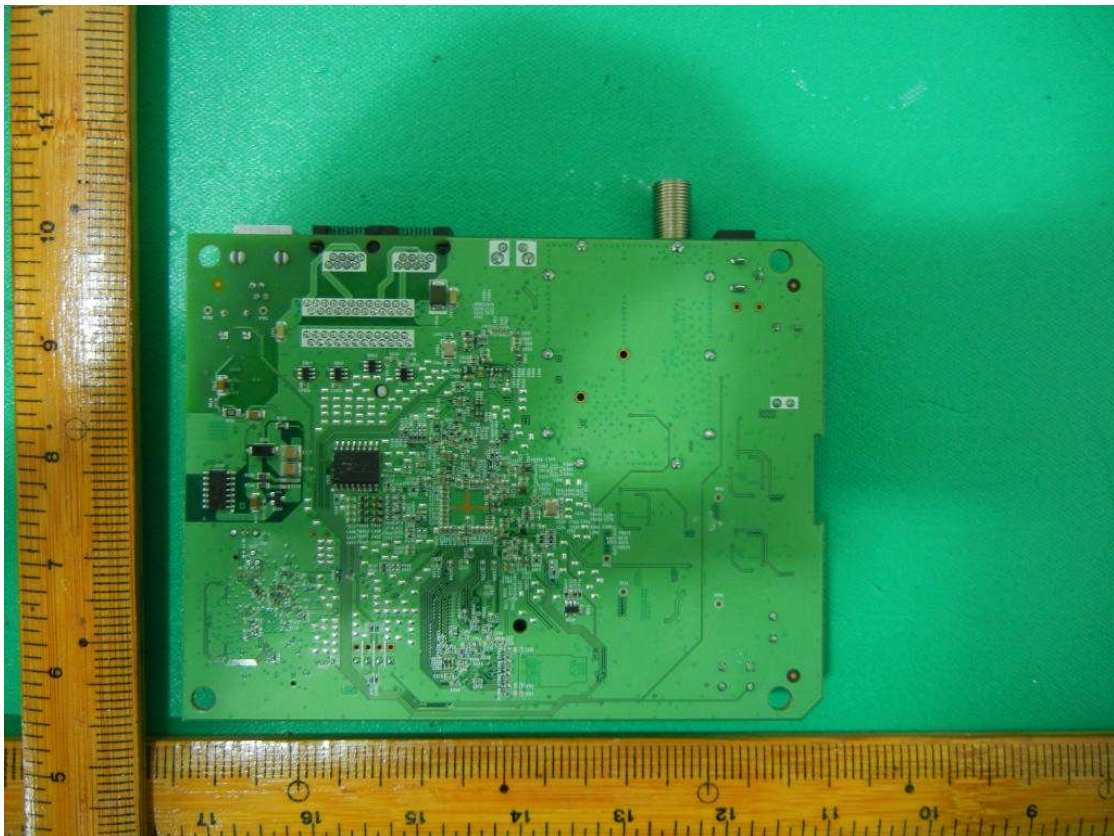

Internal Photos of EUT

Model: CBV383Z1

Model: CBV383Z2  
(with ON/OFF switch)

Model: CBV383Z2  
(without ON/OFF)

Model: CBW383G1

Model: CBW383G2  
(with ON/OFF switch)