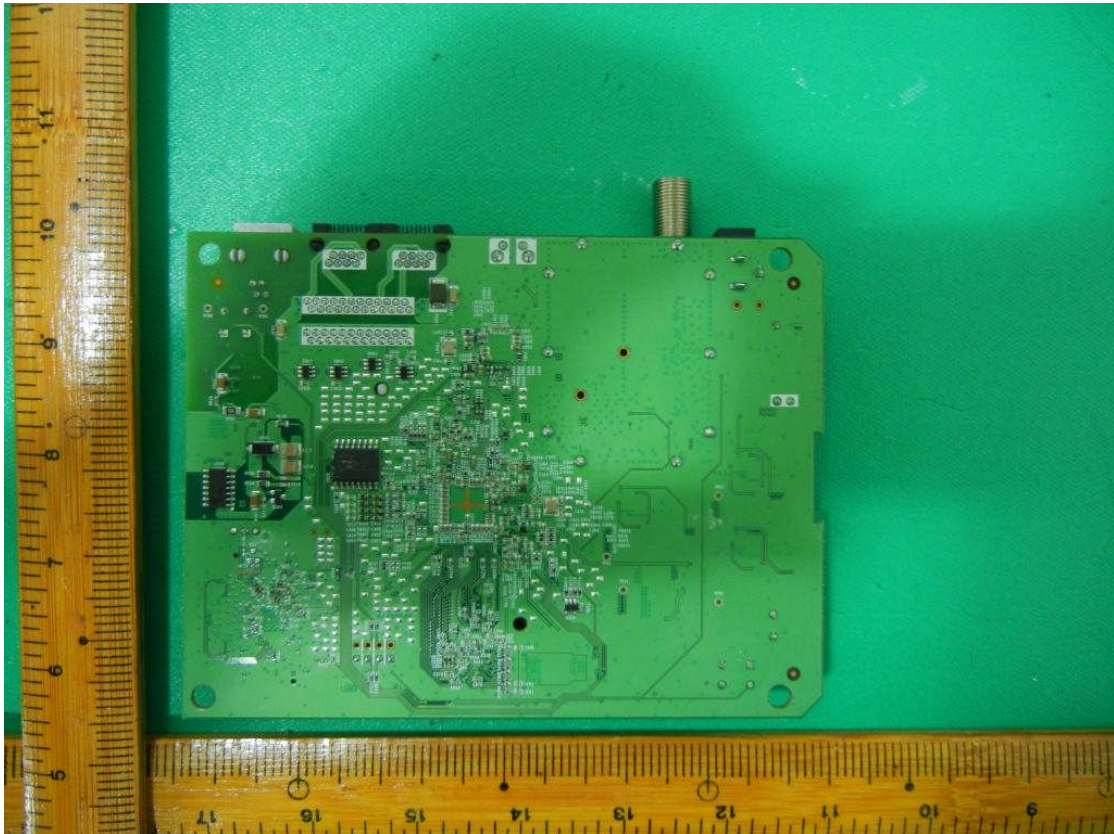

Internal Photos of EUT

Model: CBV383Z1

Model: CBV383Z2  
(with ON/OFF switch)

Model: CBV383Z2  
(without ON/OFF)

Model: CBW383G1

Model: CBW383G2  
(with ON/OFF switch)