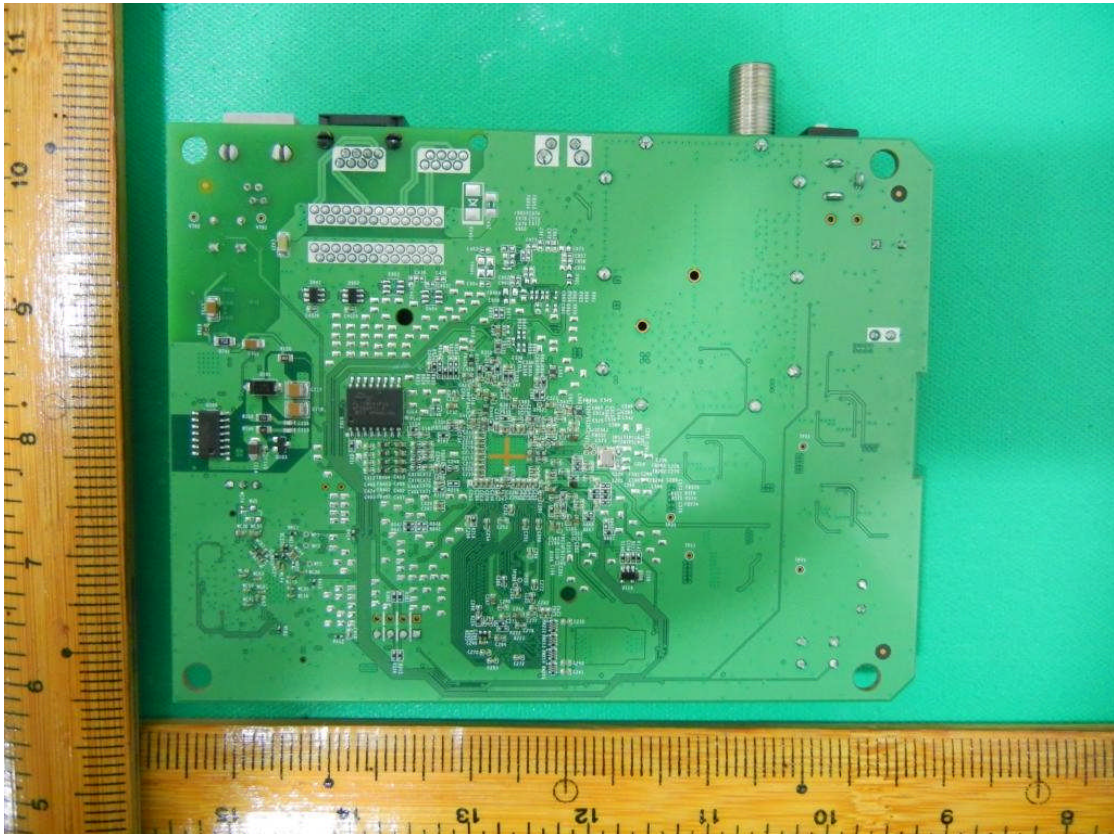

Internal Photos of EUT

Model: CBV383Z1

Model: CBV383Z2  
(with ON/OFF switch)

Model: CBV383Z2  
(without ON/OFF)

Model: CBW383G1

Model: CBW383G2  
(with ON/OFF switch)