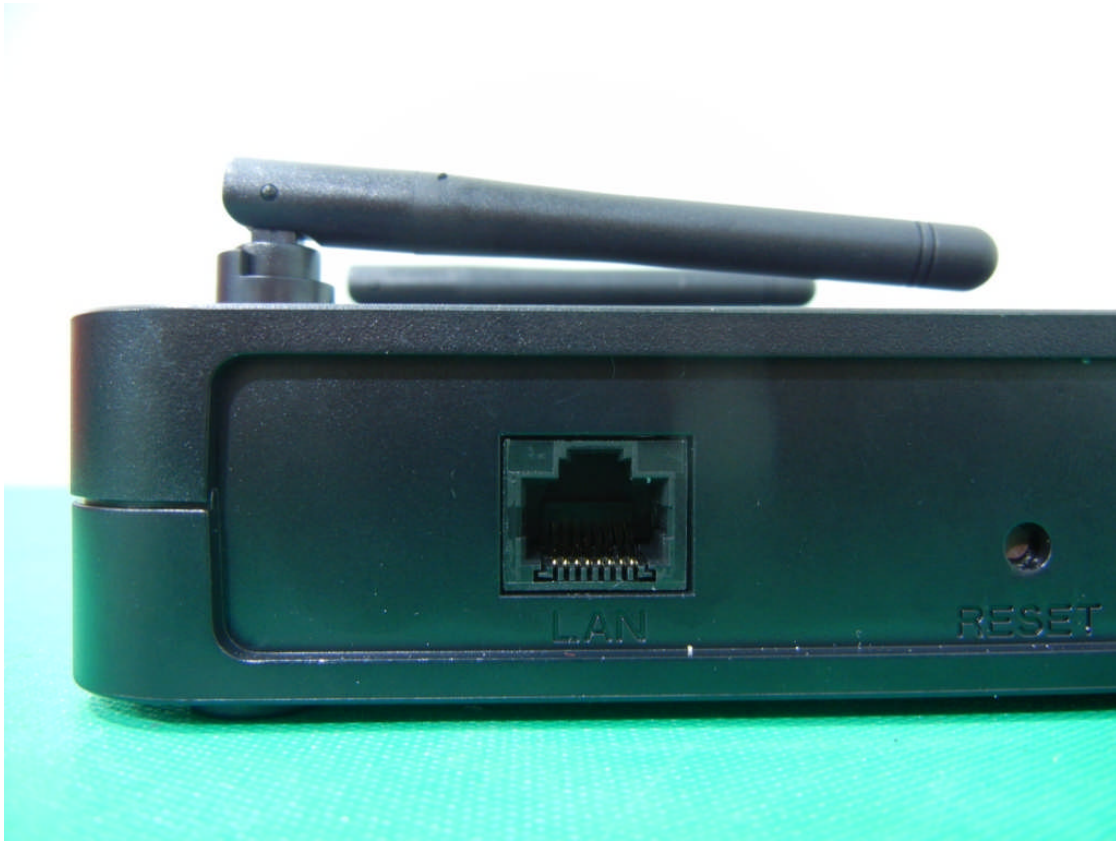

External Photos of EUT

Model: CBV383Z1

Model: CBV383Z2
(with ON/OFF switch)

Model: CBV383Z2
(without ON/OFF)

Model: CBW383G1

Model: CBW383G2
(with ON/OFF switch)

Adapter: ADS0248T-W 120150

Adapter: WB-18D12FU