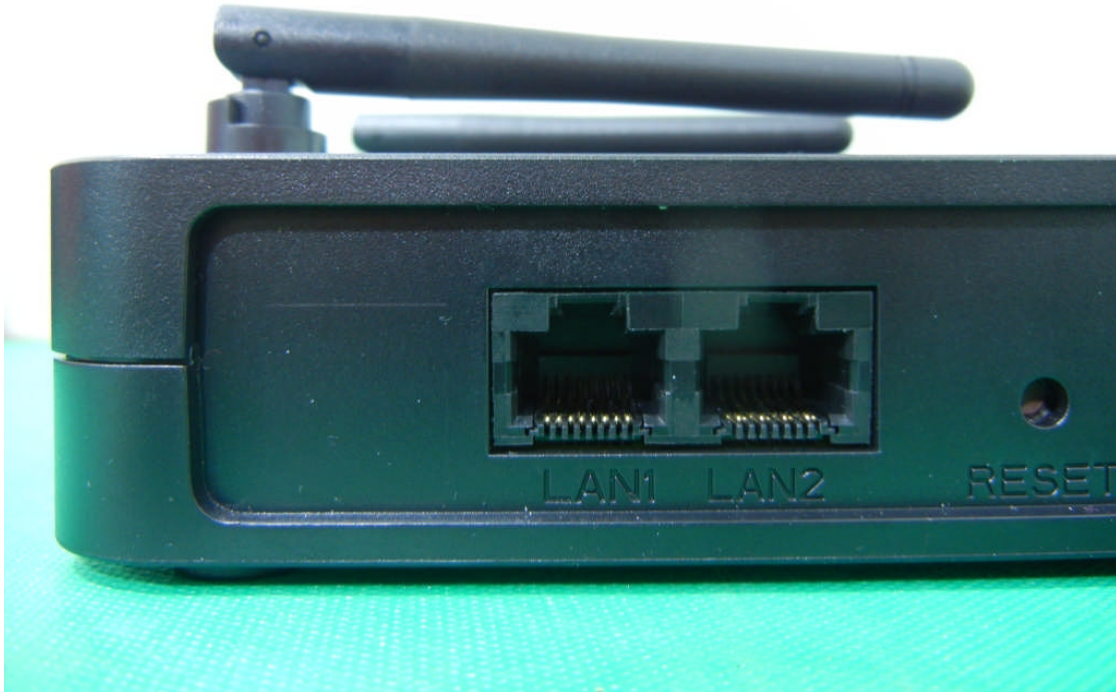

External Photos of EUT

Model: CBV383Z1

Model: CBV383Z2
(with ON/OFF switch)

Model: CBV383Z2
(without ON/OFF)

Model: CBW383G1

Model: CBW383G2
(with ON/OFF switch)

Adapter: ADS0248T-W 120150

Adapter: WB-18D12FU