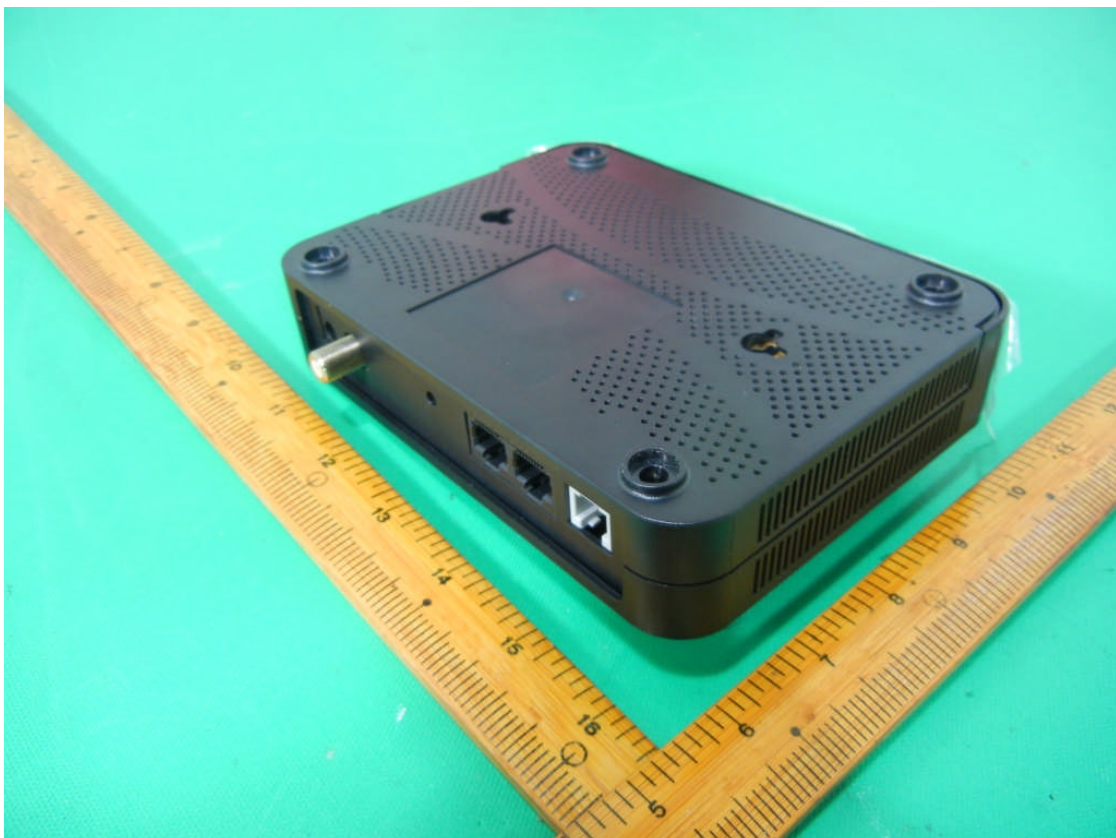

External Photos of EUT

Model: CBV383Z1

Model: CBV383Z2
(with ON/OFF switch)

Model: CBV383Z2
(without ON/OFF)

Model: CBW383G1

Model: CBW383G2
(with ON/OFF switch)

Adapter: ADS0248T-W 120150

Adapter: WB-18D12FU