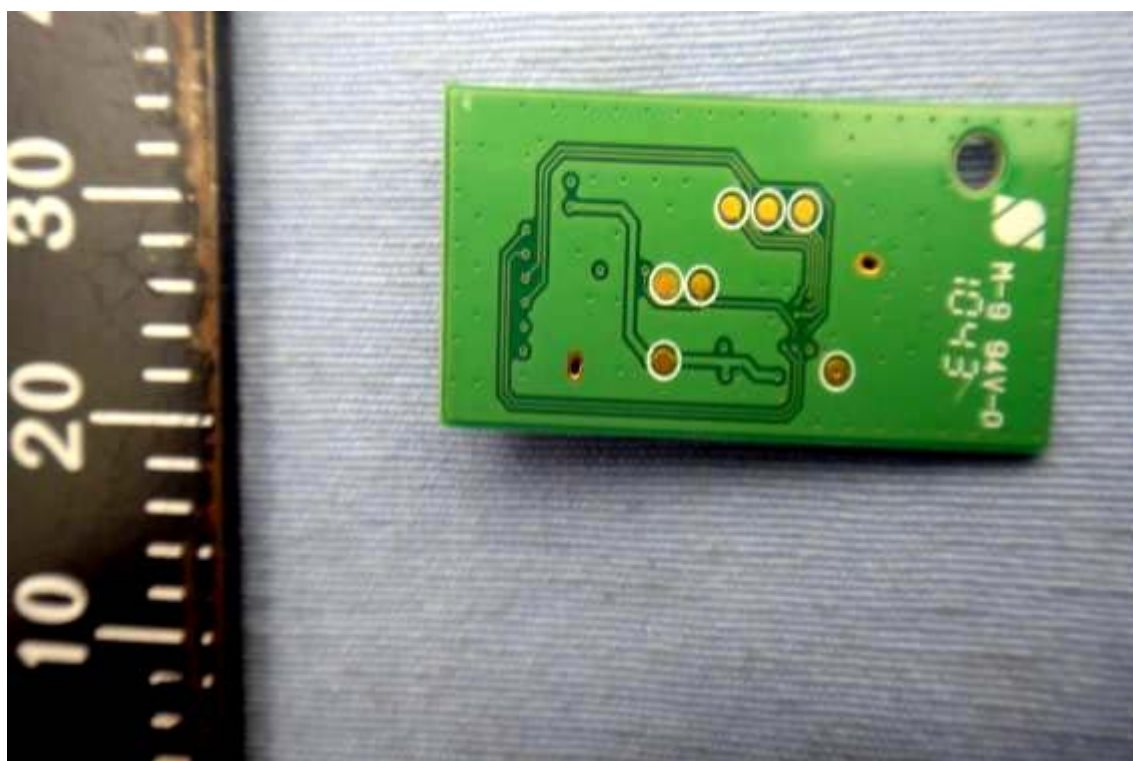

INTERNAL PHOTOGRAPHS OF EUT

Antenna

For DLI8500

For L390T

For M540S

For M720S-L

For M760

For PE-150050-1

For M860

For M735

For TN120R