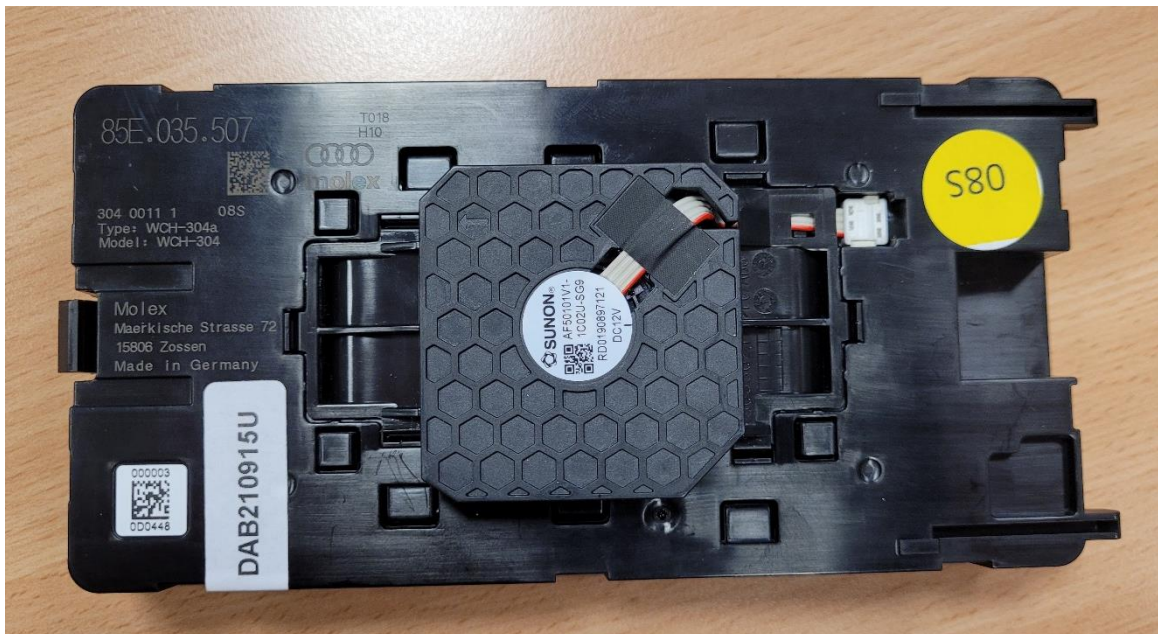

Exhibit 14

External Photographs

FCC RK7WCH-304
IC 4774A-WCH304

WCH-304 - Top View

WCH-304 - Bottom View

WCH-304 - Side Views

Long side view 1

Long side view 2

Short side view 1

Short side view 2 with System Connector and FAKRA Connector