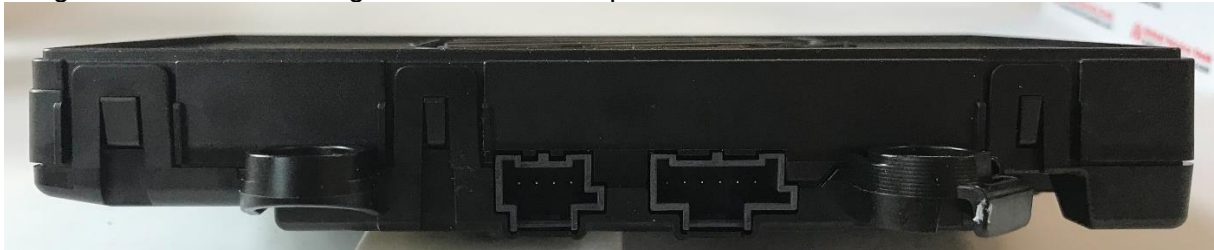

Exhibit 14

External Photographs

FCC RK7WCH-302
IC 4774A-WCH302

WCH-302 - Top View

WCH-302 - Bottom View including mobile phone coupler connector (FAKRA)

WCH-302 - Side Views

Long side view 1

Long side view 2 - including connector for an optional external NFC antenna

Short side view 1

Short side view 2