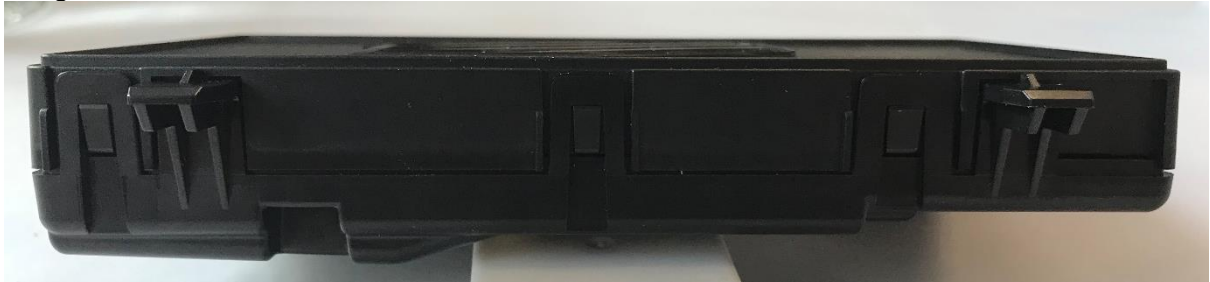

Exhibit 14

External Photographs

FCC RK7WCH-302
IC 4774A-WCH302

WCH-302 - Top View

WCH-302 - Bottom View including mobile phone coupler connector (FAKRA)

WCH-302 - Side Views

Long side view 1

Long side view 2 - including connector for an optional external NFC antenna

Short side view 1

Short side view 2