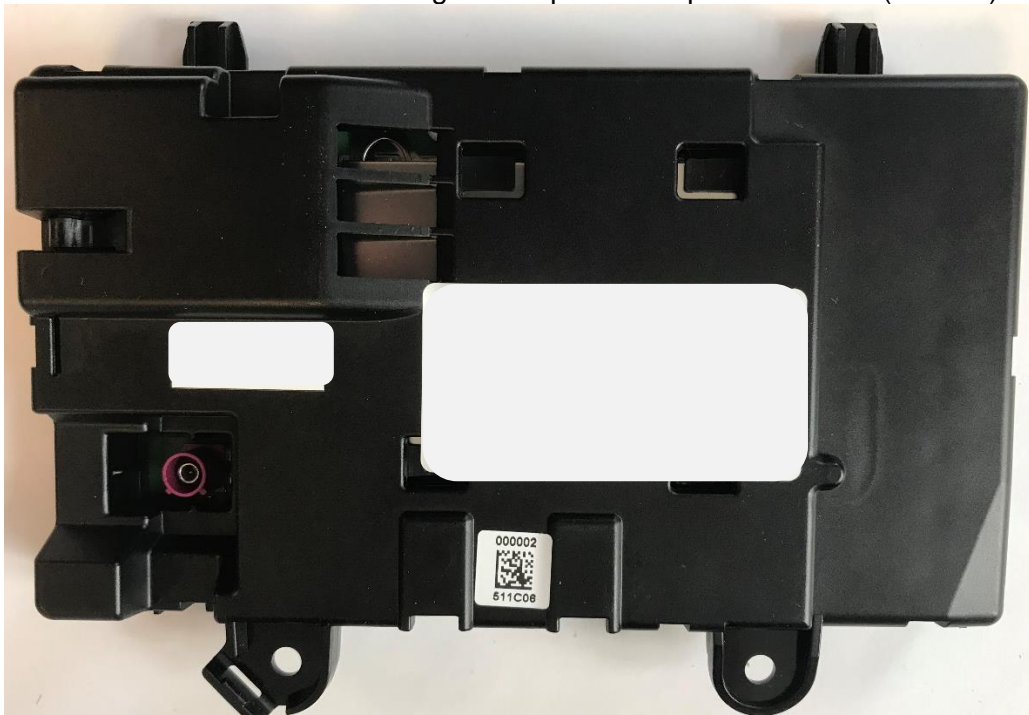

Exhibit 14

External Photographs

FCC RK7WCH-302
IC 4774A-WCH302

WCH-302 - Top View

WCH-302 - Bottom View including mobile phone coupler connector (FAKRA)

WCH-302 - Side Views

Long side view 1

Long side view 2 - including connector for an optional external NFC antenna

Short side view 1

Short side view 2