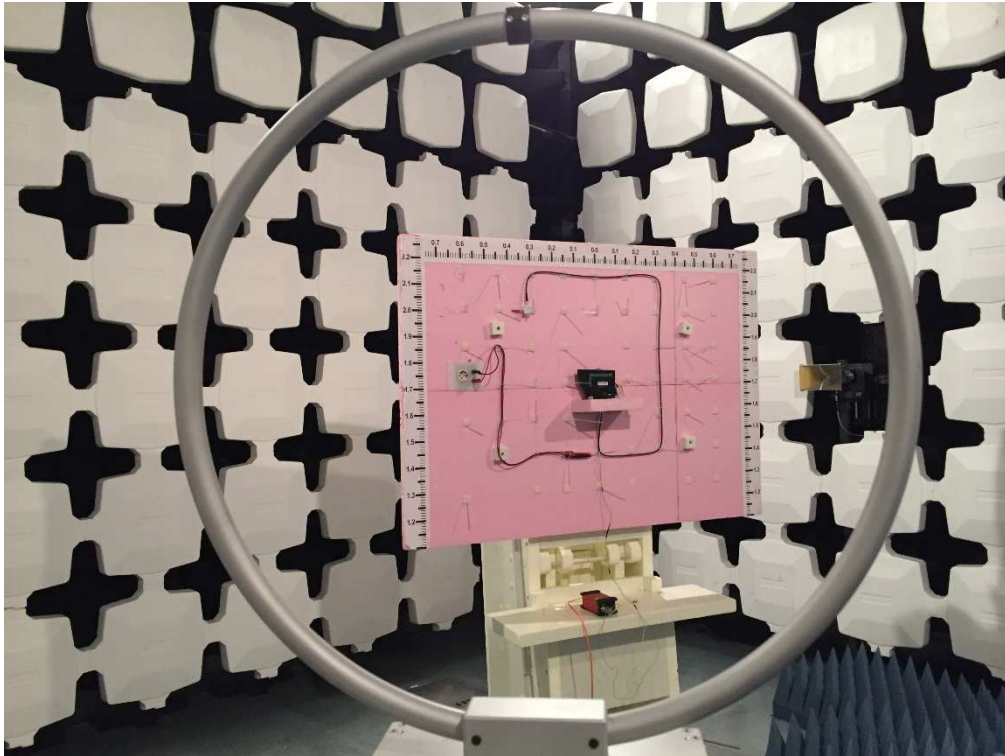

## EMC Test Setup Photos

FCC Part 15C Radiated Emissions Test Setup 0.009-30 MHz

FCC Part 15C Radiated Emissions Test Setup 30-1000 MHz