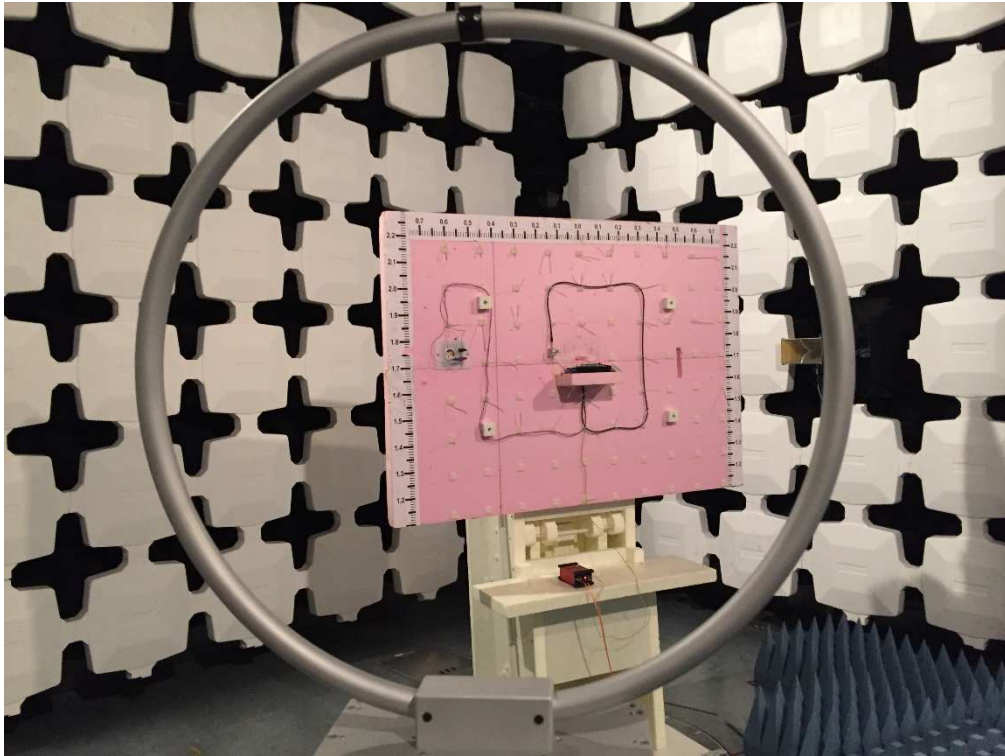

EMC Test Setup Photos

FCC Part 15C Radiated Emissions Test Setup 0.009-30 MHz

FCC Part 15C Radiated Emissions Test Setup 30-1000 MHz