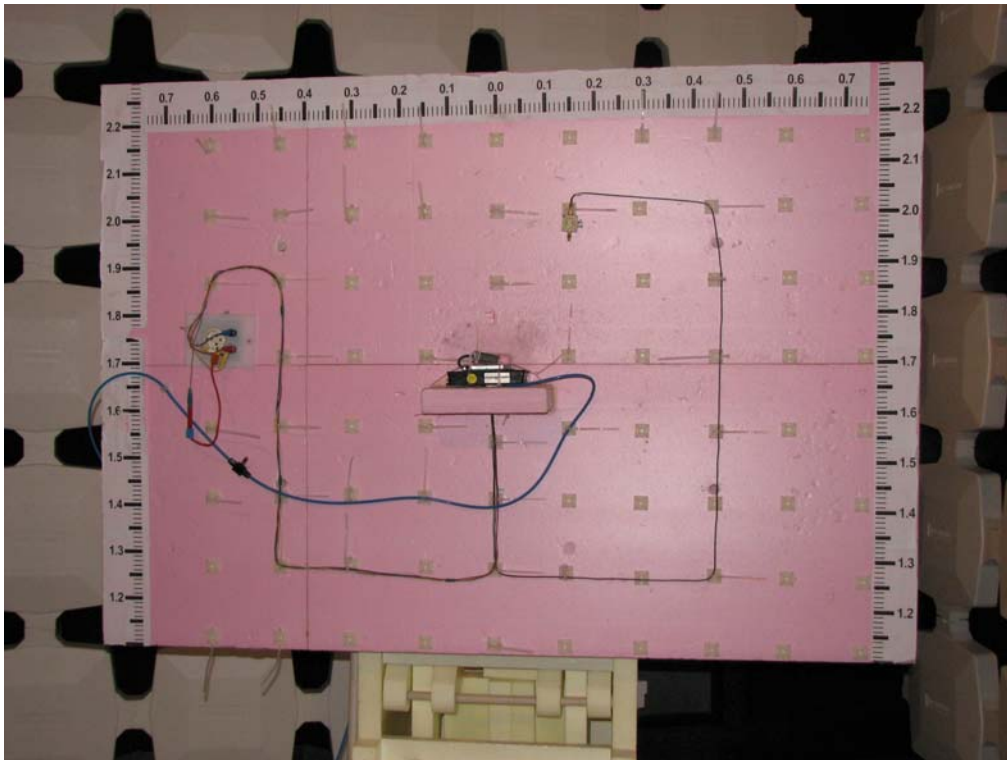

EMC Test Setup Photos

FCC Part 15C Radiated Emissions Test Setup 0.009-30MHz

FCC Part 15C Radiated Emissions Test Setup 30-1000MHz