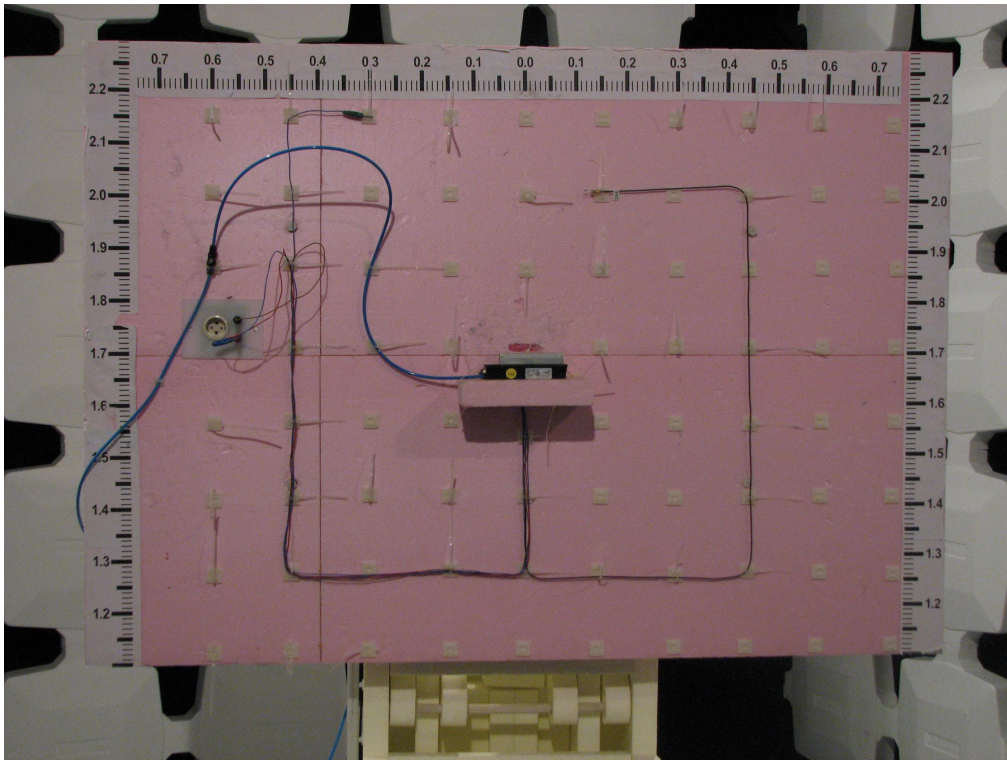

EMC Test Setup Photos

FCC Part 15C Radiated Emissions Test Setup 0.009-30MHz

FCC Part 15C Radiated Emissions Test Setup 30-1000MHz