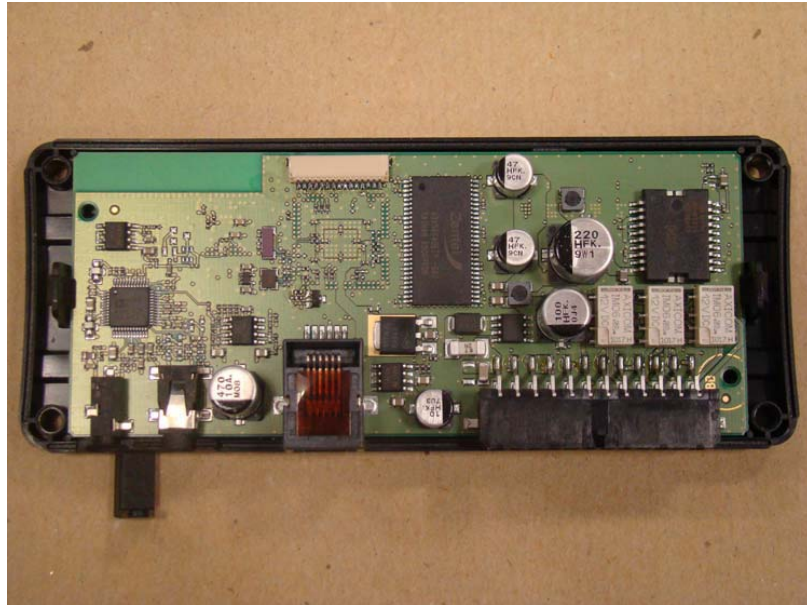

**Intern Photos**

page 1

Model No.: Audio 2010  
FCC ID: RK7156-01  
IC ID: 4774A-15601

Test Report No.: G0M21005-3245-P-15

Eurofins Product Service GmbH  
Storkower Str. 38C, D-15526 Reichenwalde, Germany

**Intern Photos**

page 2

Model No.: Audio 2010  
FCC ID: RK7156-01  
IC ID: 4774A-15601