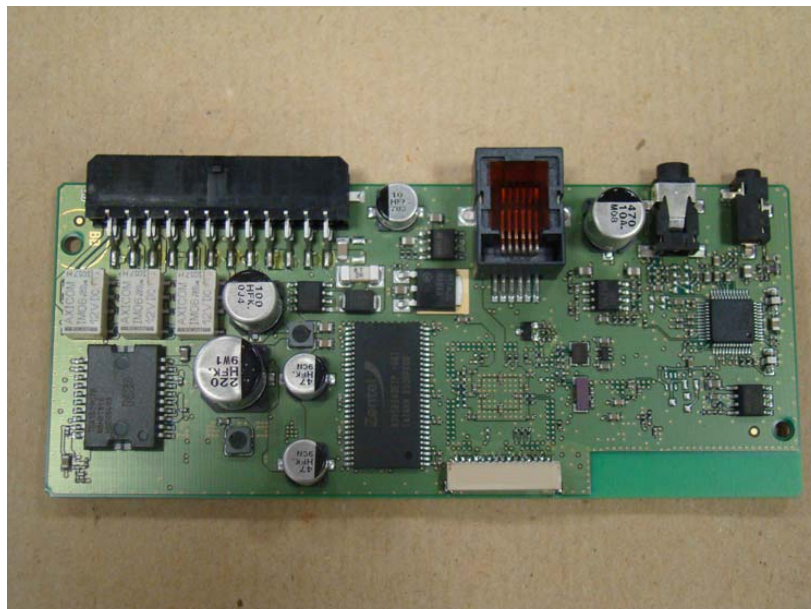

**Intern Photos**

page 1

Model No.: Audio 2010  
FCC ID: RK7156-01  
IC ID: 4774A-15601

Test Report No.: G0M21005-3245-P-15

Eurofins Product Service GmbH  
Storkower Str. 38C, D-15526 Reichenwalde, Germany

**Intern Photos**

page 2

Model No.: Audio 2010  
FCC ID: RK7156-01  
IC ID: 4774A-15601