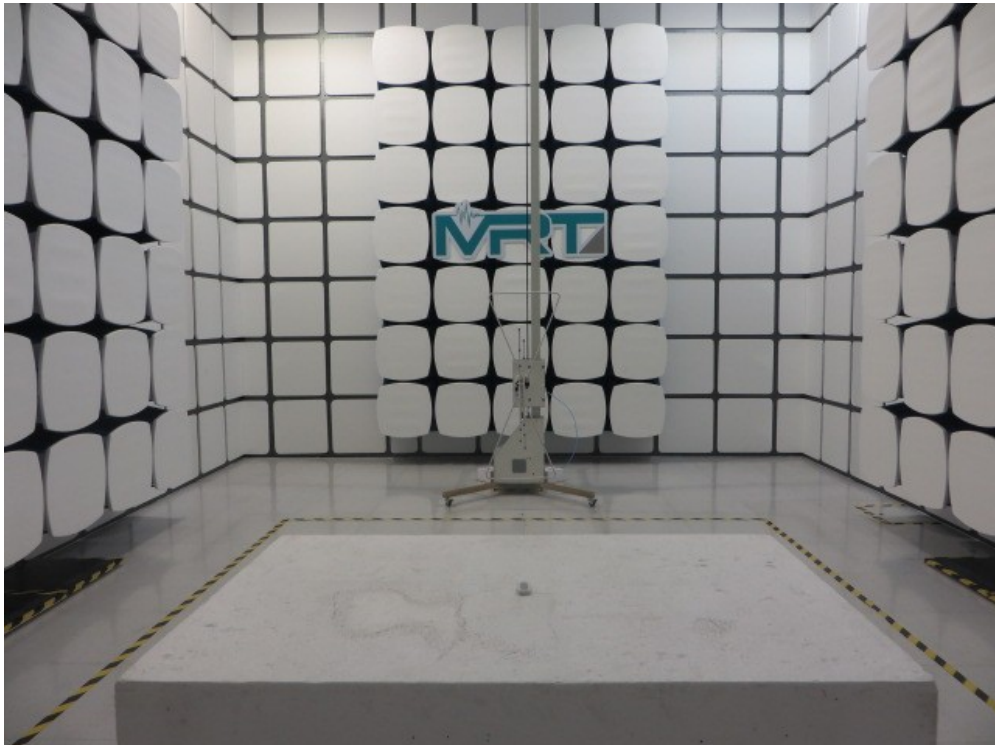

## Test Setup Photo

Description: Radiated Emission Test Setup for 9kHz ~ 30MHz

Description: Radiated Emission Test Setup for 30MHz ~ 1GHz

Description: Radiated Emission Test Setup for 1GHz ~ 18GHz