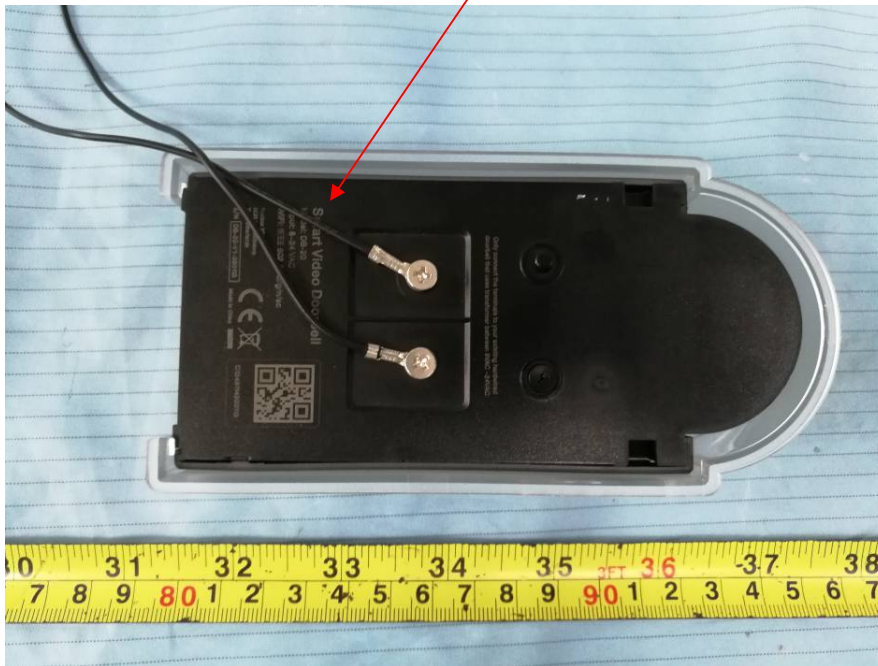

# EXHIBIT A - FCC ID LABEL AND LOCATION

## FCC ID Label

### Smart Video Doorbell

Model: DB-20

Input: 8~24 VAC

WiFi: IEEE 802.11 a/b/g/n/ac 2.4GHz+5GHz

FCC ID: RJY-DBL

IC: 20008-DBL

S/N DB-20-V1-360001

Made in China

## FCC ID Label Location Information

The label shown shall be permanently affixed at a conspicuous location on the device and be readily visible to the user at the time purchase (Labeling requirements per 2.925)