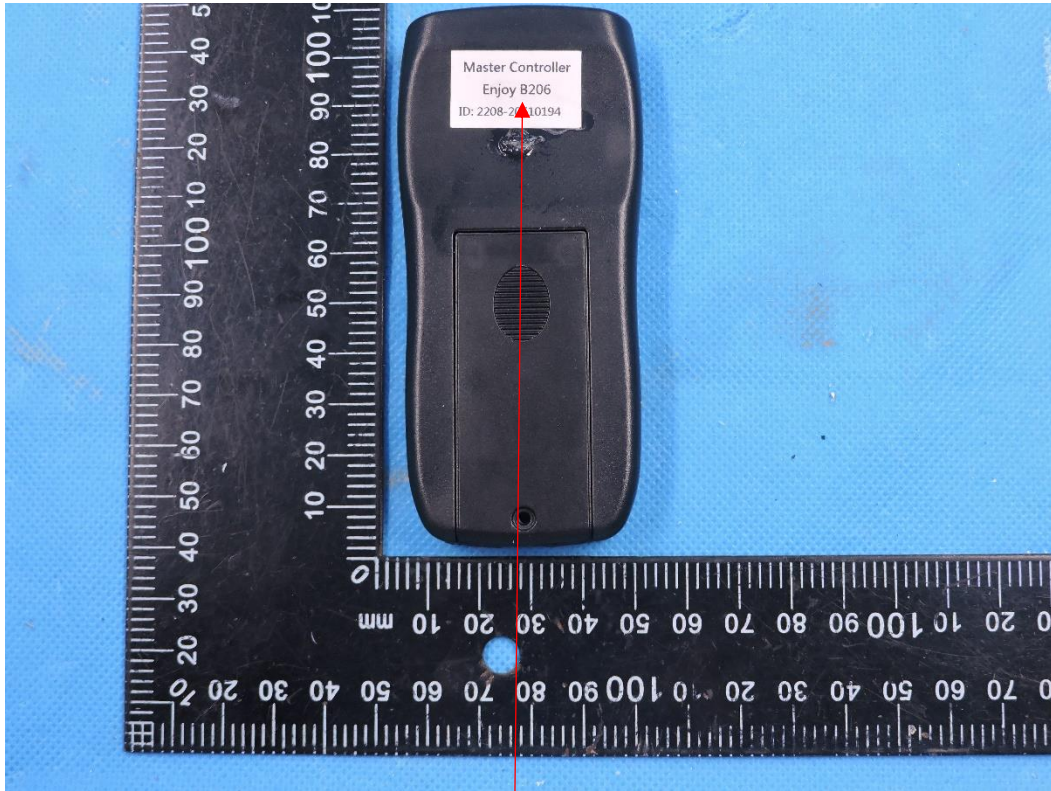

FCC Label

Buzzer clicker galaxy audience
response system
206
FCC ID: RJM206205306237

20mm*15mm