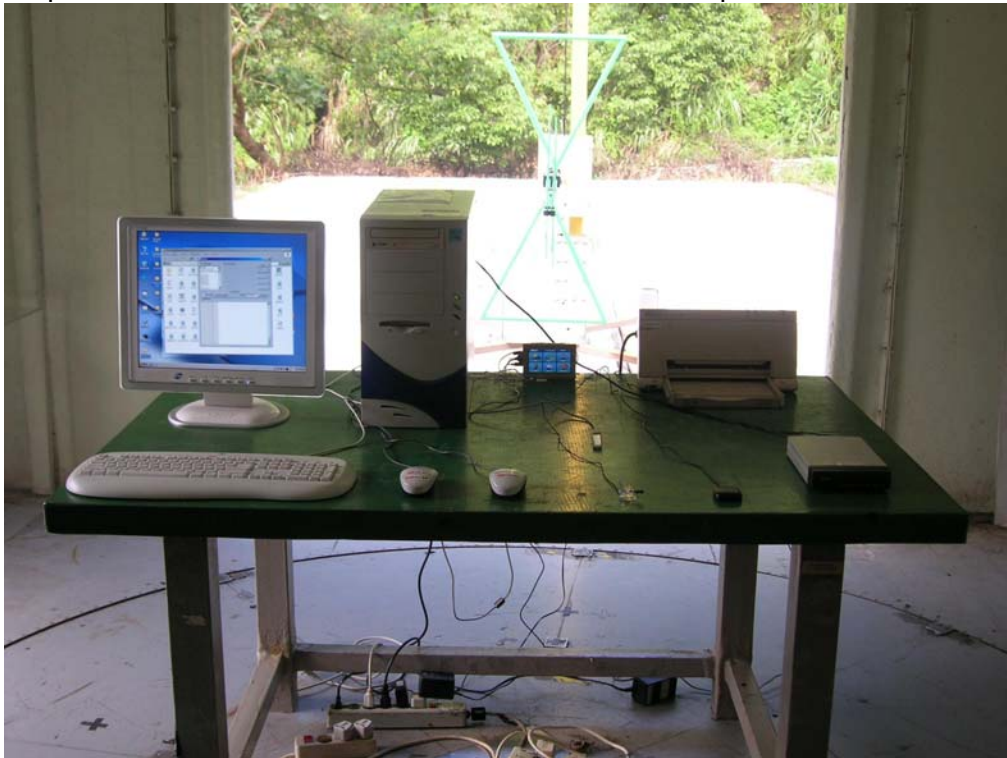

2.7. Test Photo

Test Mode : Mode 1: Transmit (Power by Adapter)

Description : Front View of Conducted Emission Test Setup

Test Mode : Mode 1: Transmit (Power by Adapter)

Description : Back View of Conducted Emission Test Setup

4.7. Test Photo

Test Mode : Mode 1: Transmit (Power by Adapter)

Description : Front View of Radiated Emission Test Setup

Test Mode : Mode 1: Transmit (Power by Adapter)

Description : Back View of Radiated Emission Test Setup

Test Mode : Mode 2: Transmit (Power by Car Charger)
Description : Front View of Radiated Emission Test Setup

Test Mode : Mode 2: Transmit (Power by Car Charger)
Description : Back View of Radiated Emission Test Setup

Test Mode : Mode 1: Transmit (Power by Adapter)
Description : Front View of Radiated Emission Test Setup (Horn)