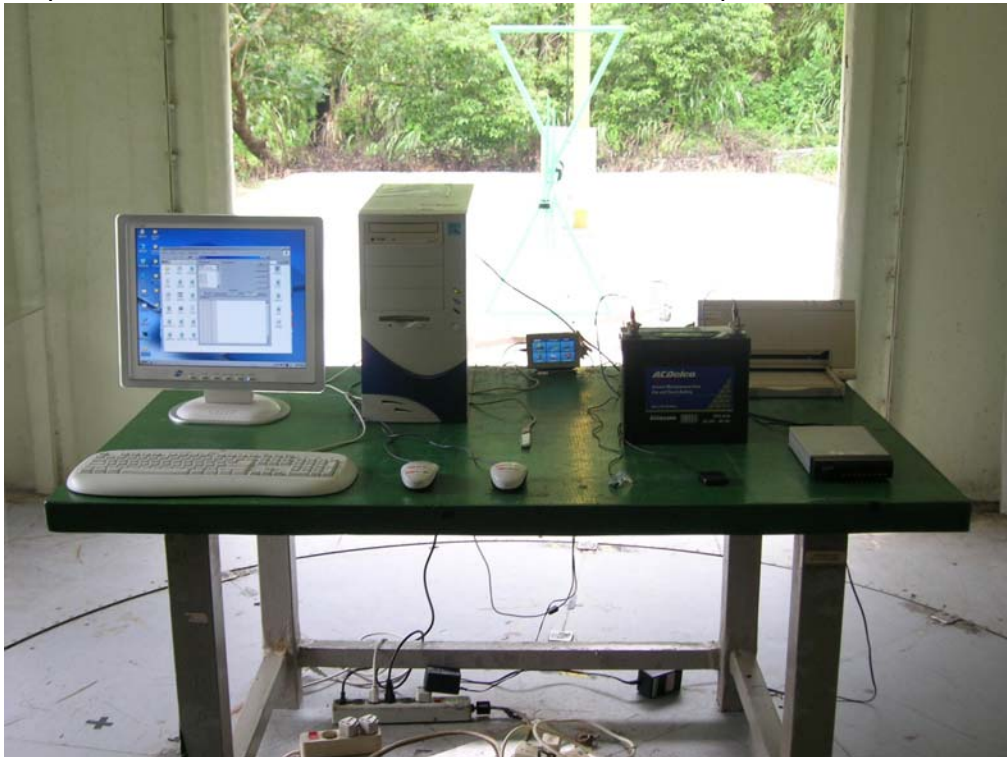

2.7. Test Photo

Test Mode : Mode 1: Transmit (Power by Adapter)

Description : Front View of Conducted Emission Test Setup

Test Mode : Mode 1: Transmit (Power by Adapter)

Description : Back View of Conducted Emission Test Setup

4.7. Test Photo

Test Mode : Mode 1: Transmit (Power by Adapter)

Description : Front View of Radiated Emission Test Setup

Test Mode : Mode 1: Transmit (Power by Adapter)

Description : Back View of Radiated Emission Test Setup

Test Mode : Mode 2: Transmit (Power by Car Charger)
Description : Front View of Radiated Emission Test Setup

Test Mode : Mode 2: Transmit (Power by Car Charger)
Description : Back View of Radiated Emission Test Setup

Test Mode : Mode 1: Transmit (Power by Adapter)
Description : Front View of Radiated Emission Test Setup (Horn)