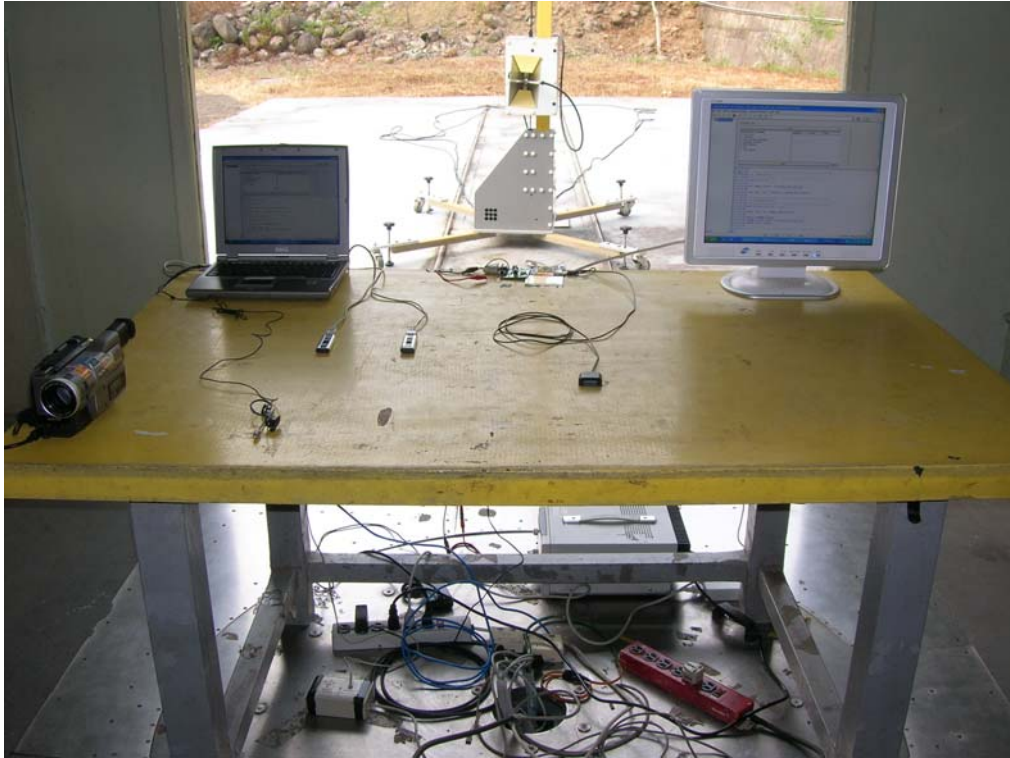

2.7. Test Photo

Test Mode : Mode 1: Transmit (Power by Adapter)

Description : Front View of Conducted Emission Test Setup

Test Mode : Mode 1: Transmit (Power by Adapter)

Description : Back View of Conducted Emission Test Setup

4.7. Test Photo

Test Mode : Mode 1: Transmit (Power by Adapter)

Description : Front View of Radiated Emission Test Setup

Test Mode : Mode 1: Transmit (Power by Adapter)

Description : Back View of Radiated Emission Test Setup

Test Mode : Mode 1: Transmit (Power by Adapter)
Description : Front View of Radiated Emission Test Setup (Horn)

Test Mode : Mode 2: Transmit (Power by Car Charger)
Description : Front View of Radiated Emission Test Setup

Test Mode : Mode 2: Transmit (Power by Car Charger)
Description : Back View of Radiated Emission Test Setup