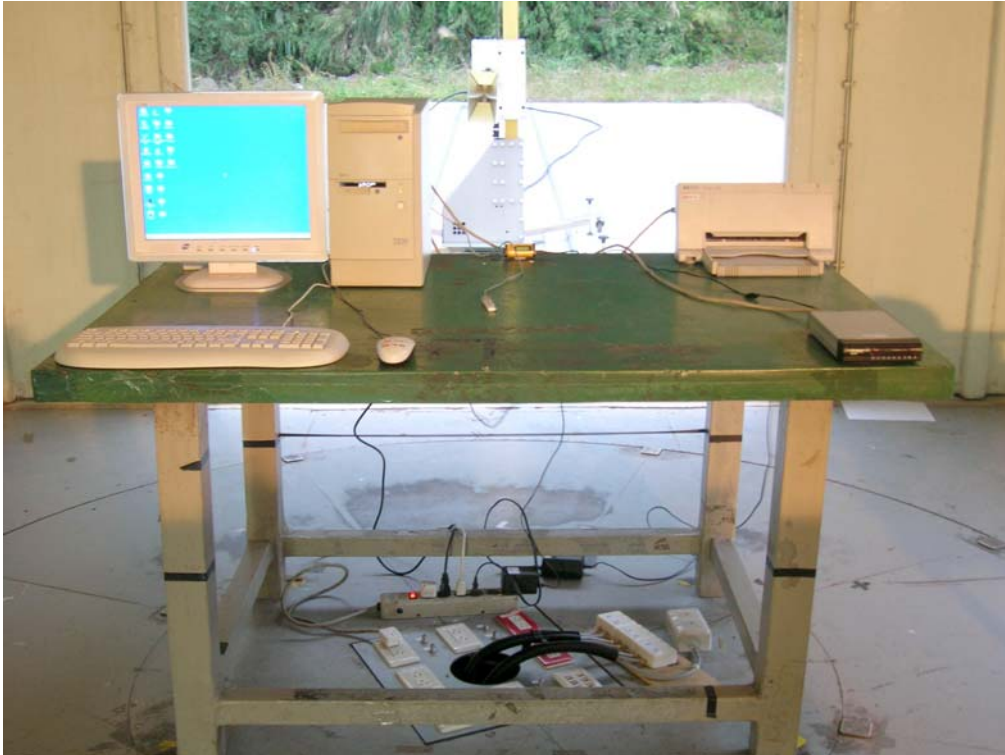

Test Mode : Mode 1: Transmit (USB)

Description : Front View of Radiated Emission Test Setup

Test Mode : Mode 1: Transmit (USB)

Description : Back View of Radiated Emission Test Setup

Test Mode : Mode 1: Transmit (USB)

Description : Front View of Radiated Emission Test Setup (Horn)

Test Mode : Mode 2: Transmit (Car Charger)
Description : Front View of Radiated Emission Test Setup

Test Mode : Mode 2: Transmit (Car Charger)
Description : Back View of Radiated Emission Test Setup