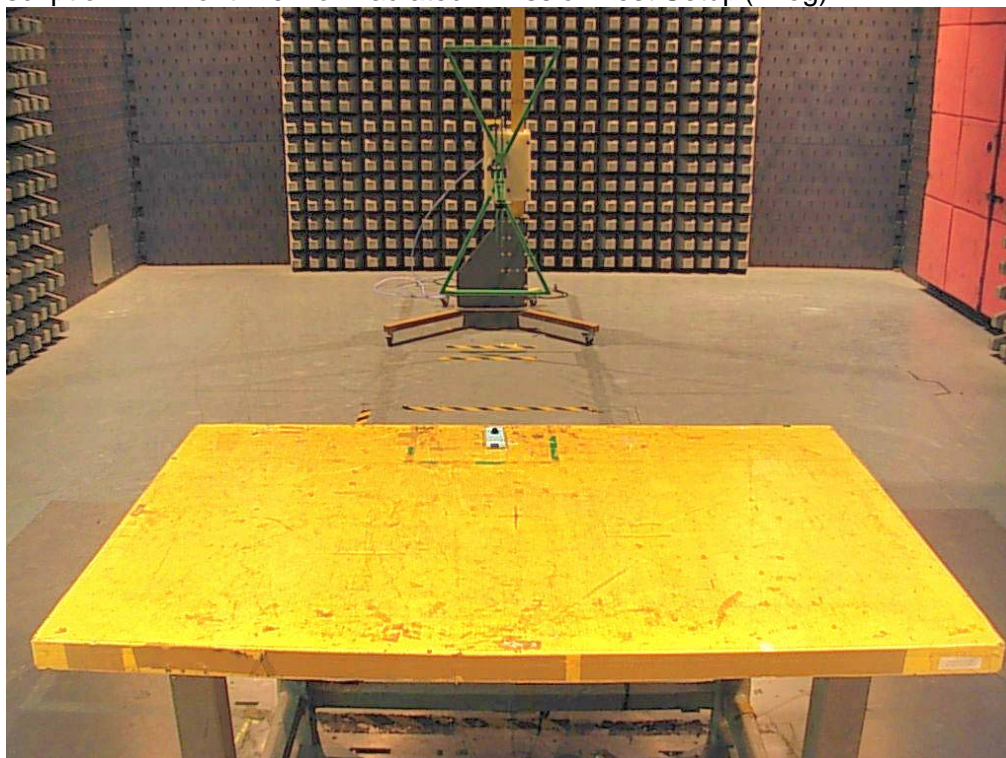

3.7. Test Photo

Test Mode : Mode 1: Transmit (GFSK)

Description : Front View of Radiated Emission Test Setup (Bilog)

Test Mode : Mode 1: Transmit (GFSK)

Description : Back View of Radiated Emission Test Setup (Bilog)

Test Mode : Mode 1: Transmit (GFSK)

Description : Front View of Radiated Emission Test Setup (Horn)

Test Mode : Mode 1: Transmit (GFSK)

Description : Back View of Radiated Emission Test Setup (Horn)