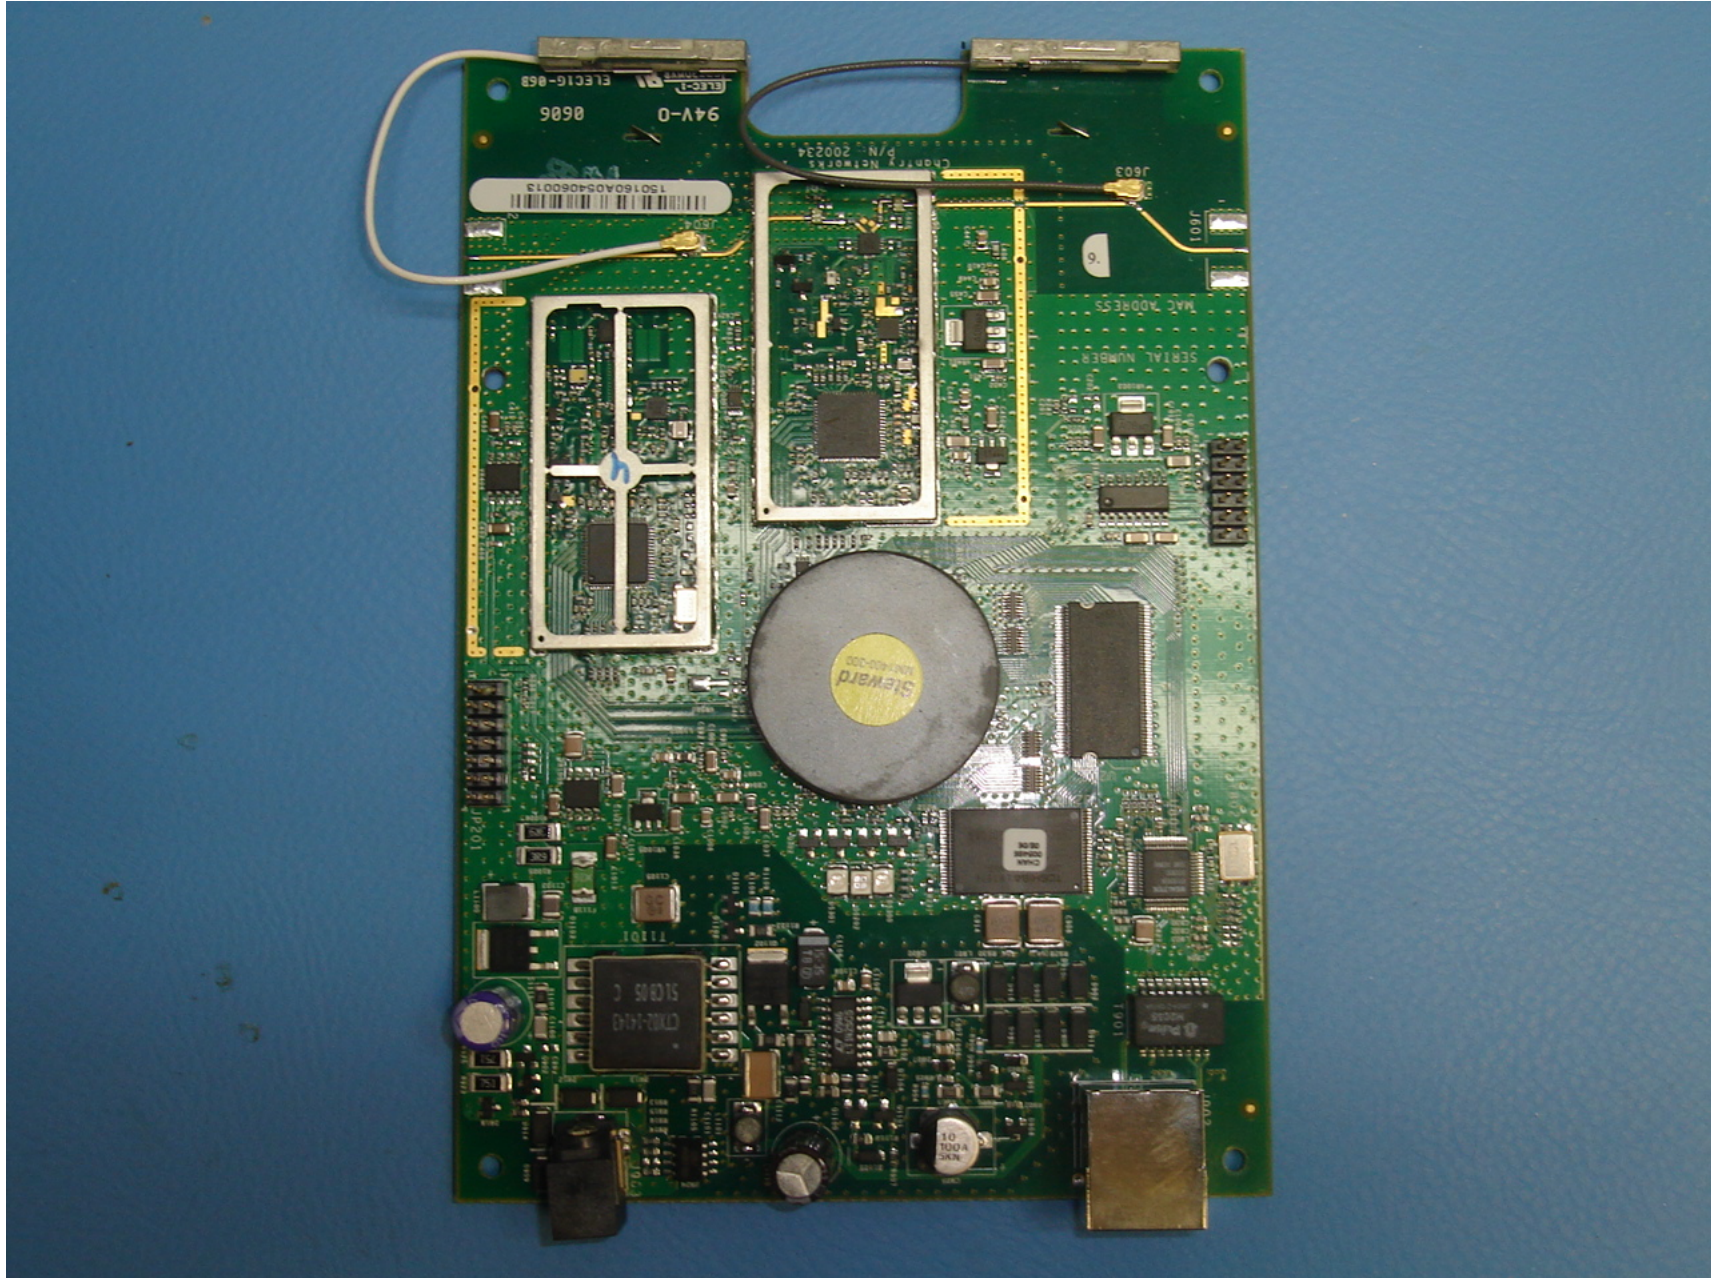

Annex 3: Internal Photographs of Device under Test
Altitude 350-2 Access Point, Model Altitude 350-2

Photo # 1
FCC ID: RJF-A3502
IC: 4141A-A3502

Models Altitude 350-2 with External Antennas

Models Altitude 350-2 with External Antennas

Models Altitude 350-2 with External Antennas

Annex 3: Internal Photographs of Device under Test

Altitude 350-2 Access Point, Model Altitude 350-2

Photo # 4

FCC ID: RJF-A3502

IC: 4141A-A3502

Models Altitude 350-2 with Internal Antennas

Models Altitude 350-2 with Internal Antennas

Models Altitude 350-2 with Internal Antennas