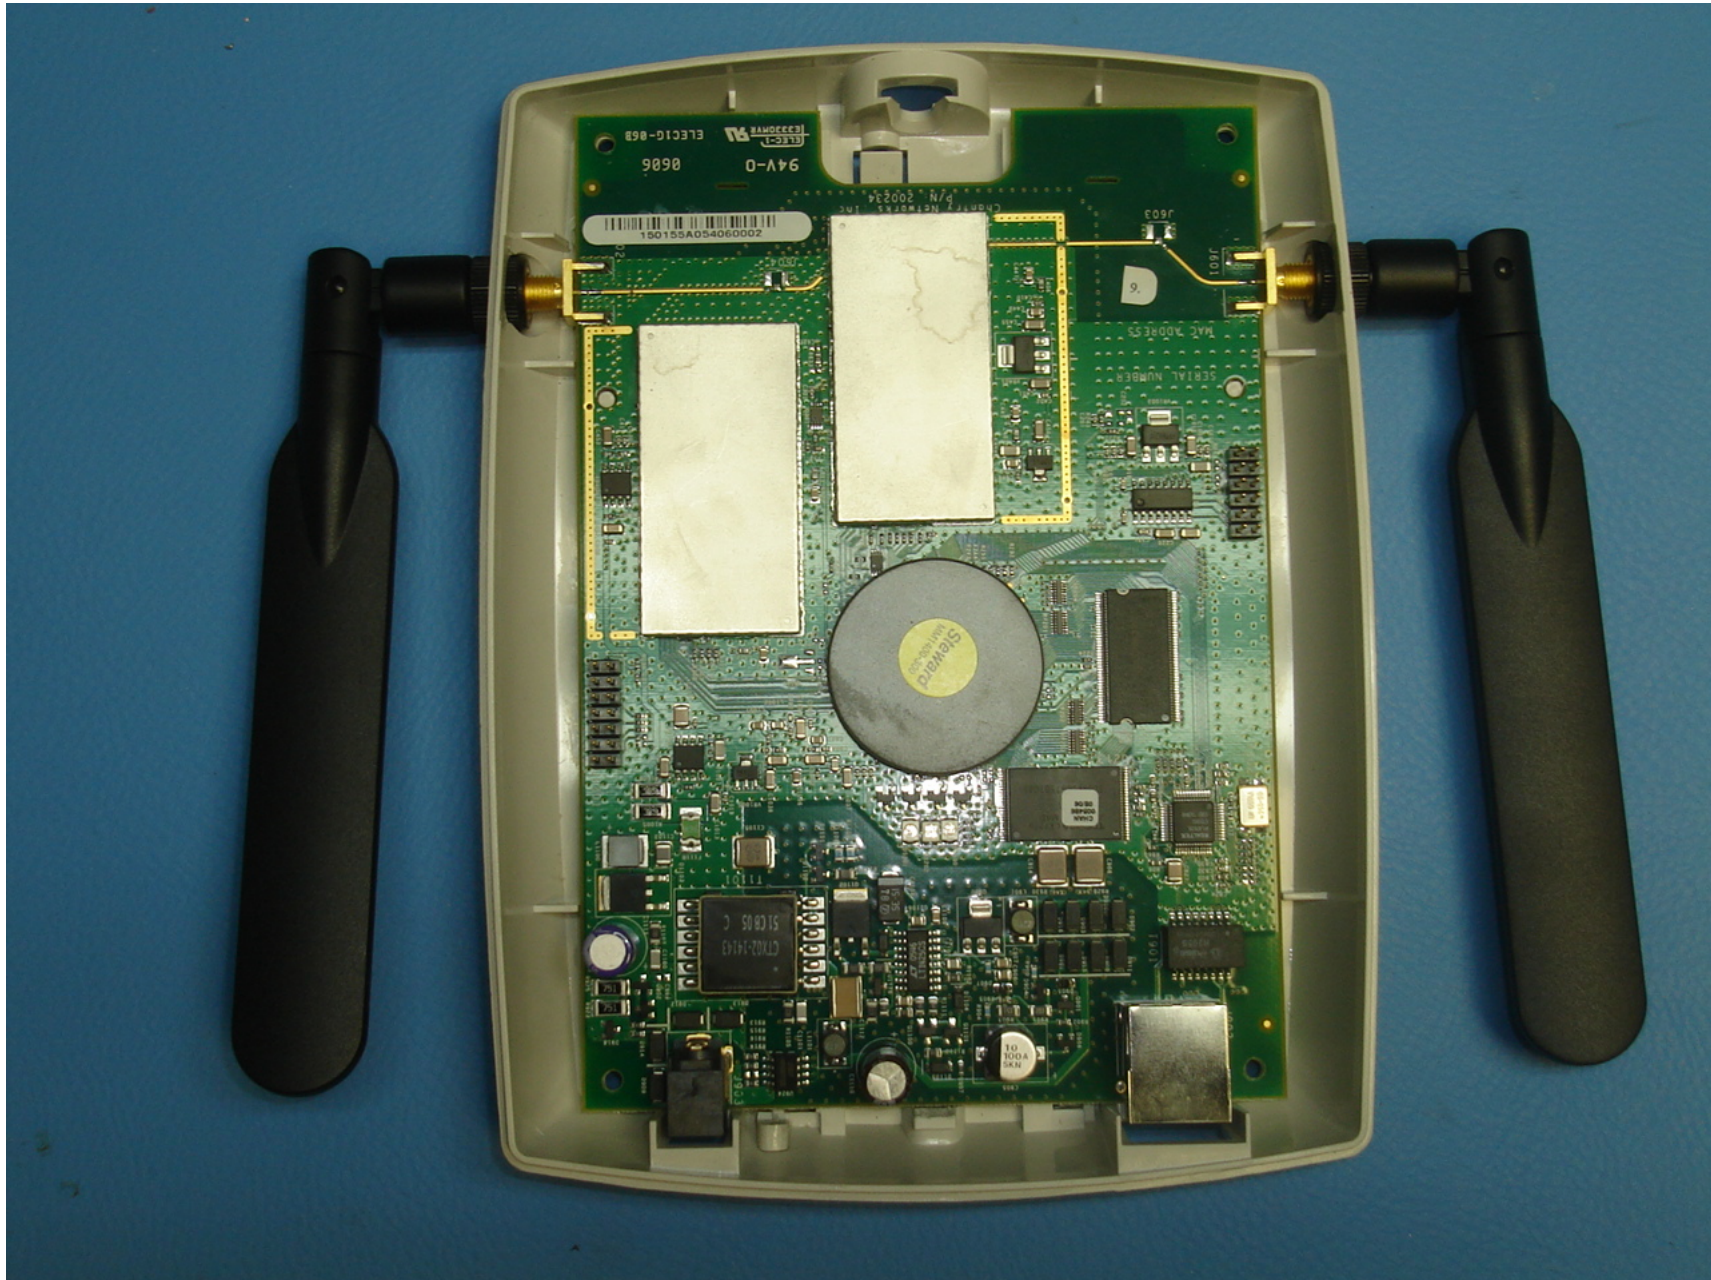

Annex 3: Internal Photographs of Device under Test
Altitude 350-2 Access Point, Model Altitude 350-2

Photo # 1
FCC ID: RJF-A3502
IC: 4141A-A3502

Models Altitude 350-2 with External Antennas

Models Altitude 350-2 with External Antennas

Models Altitude 350-2 with External Antennas

Annex 3: Internal Photographs of Device under Test

Altitude 350-2 Access Point, Model Altitude 350-2

Photo # 4

FCC ID: RJF-A3502

IC: 4141A-A3502

Models Altitude 350-2 with Internal Antennas

Models Altitude 350-2 with Internal Antennas

Models Altitude 350-2 with Internal Antennas