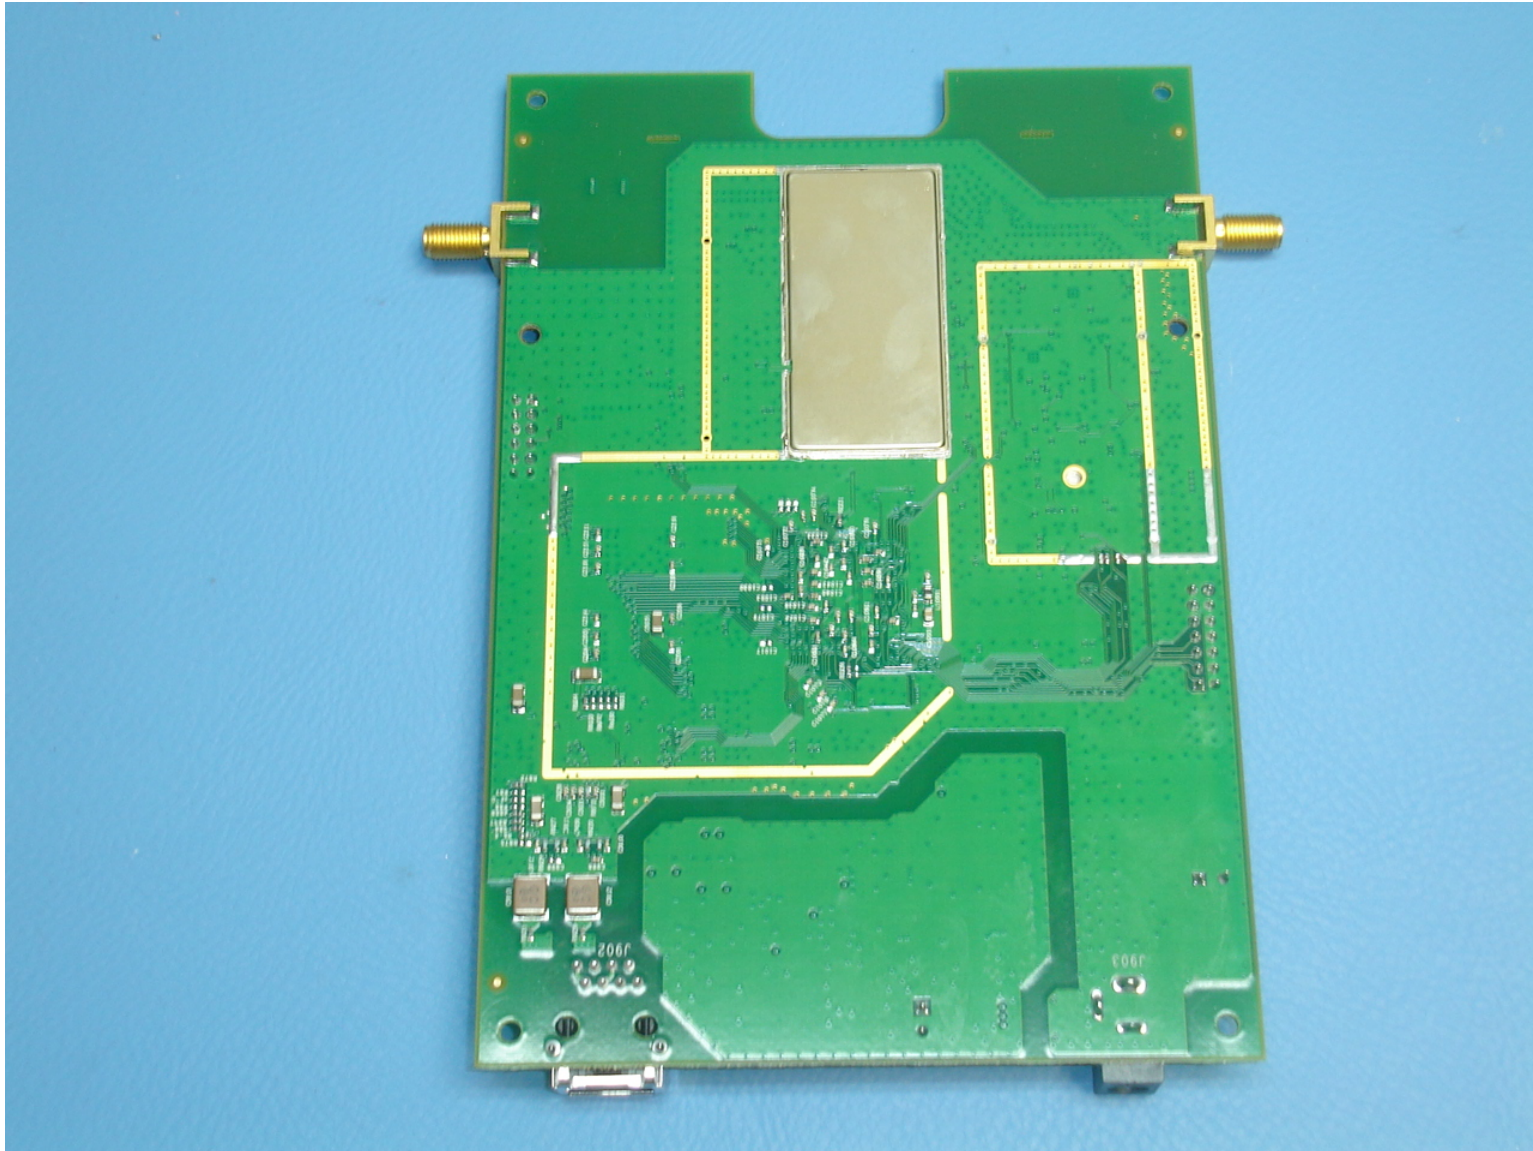

Annex 3: Internal Photographs of Device under Test
Altitude 350-2 Access Point, Model Altitude 350-2

Photo # 1
FCC ID: RJF-A3502
IC: 4141A-A3502

Models Altitude 350-2 with External Antennas

Models Altitude 350-2 with External Antennas

Models Altitude 350-2 with External Antennas

Annex 3: Internal Photographs of Device under Test

Altitude 350-2 Access Point, Model Altitude 350-2

Photo # 4

FCC ID: RJF-A3502

IC: 4141A-A3502

Models Altitude 350-2 with Internal Antennas