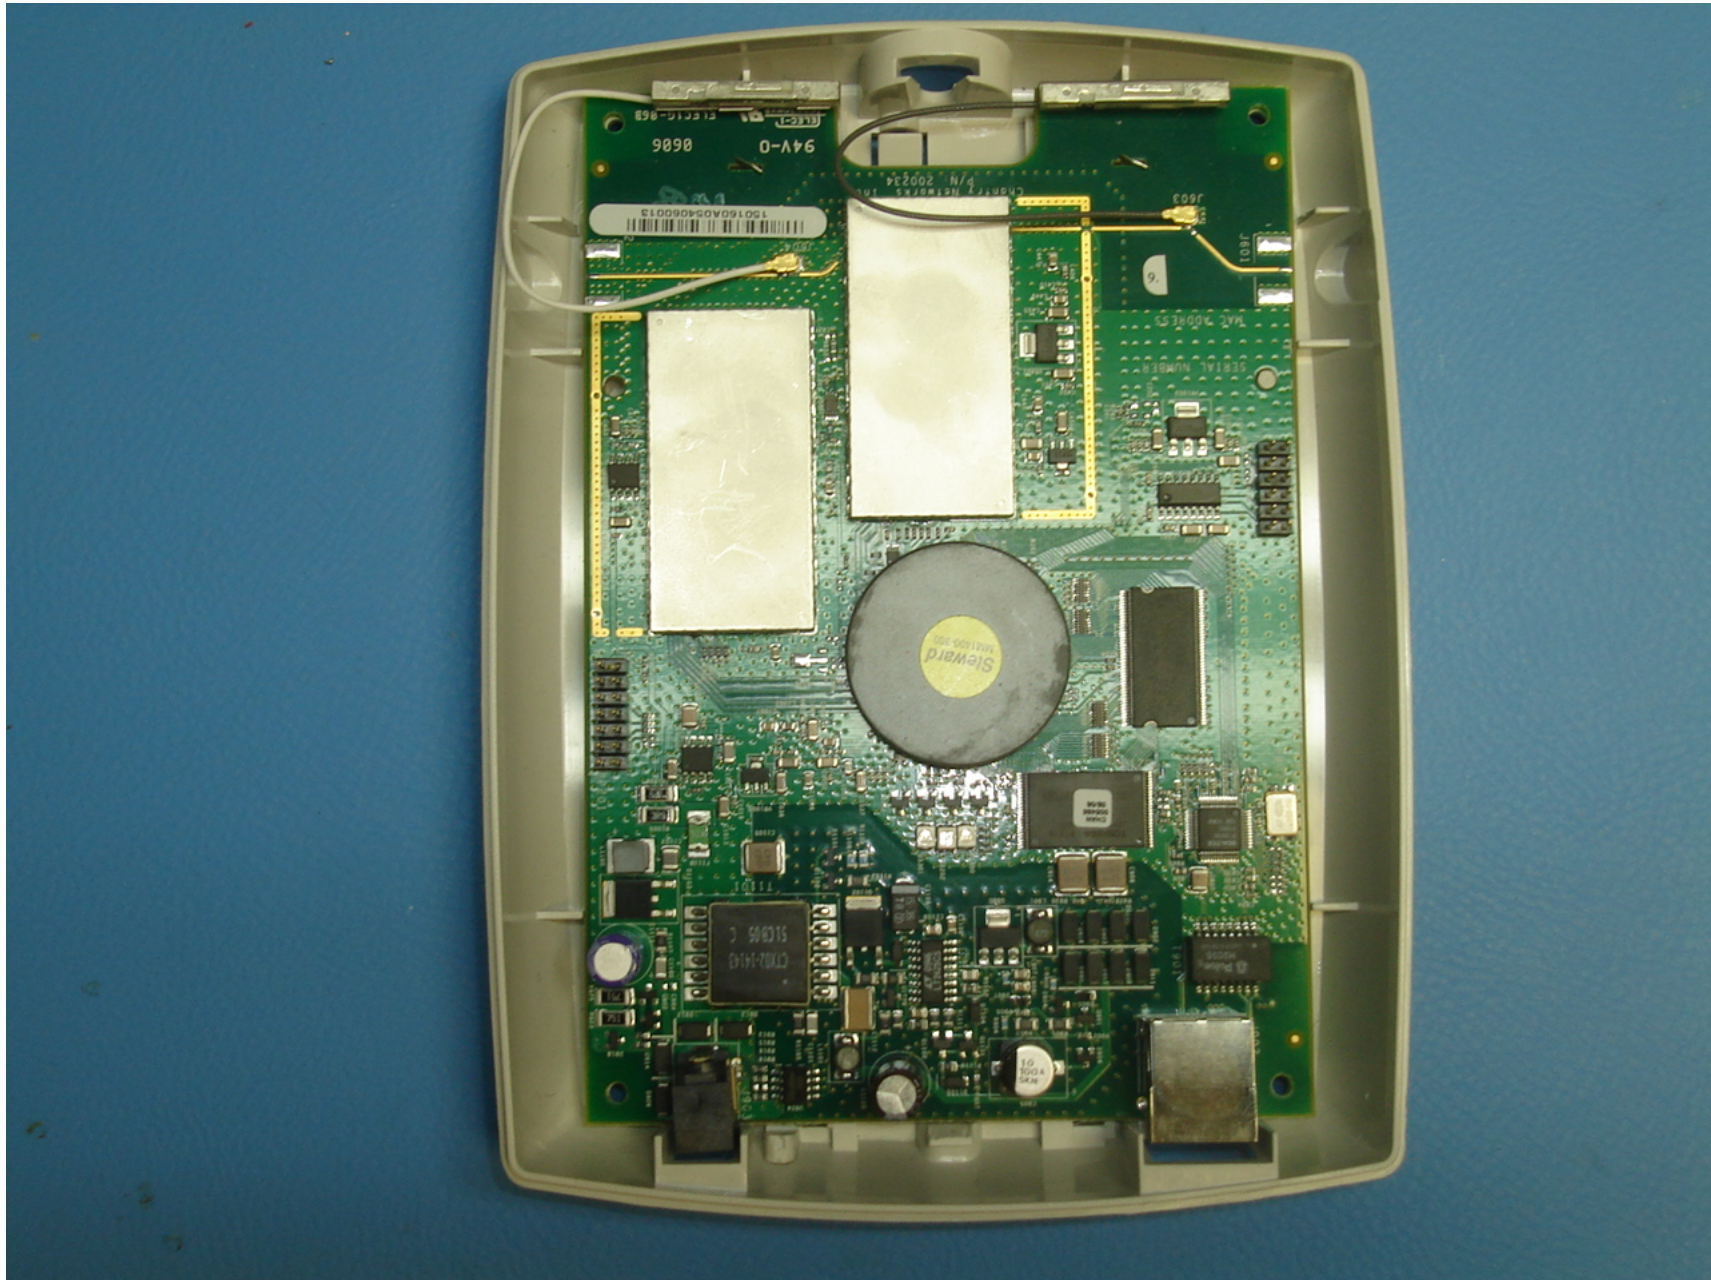

Annex 3: Internal Photographs of Device under Test
Altitude 350-2 Access Point, Model Altitude 350-2

Photo # 1
FCC ID: RJF-A3502
IC: 4141A-A3502

Models Altitude 350-2 with External Antennas

Models Altitude 350-2 with External Antennas

Models Altitude 350-2 with External Antennas

Annex 3: Internal Photographs of Device under Test

Altitude 350-2 Access Point, Model Altitude 350-2

Photo # 4

FCC ID: RJF-A3502

IC: 4141A-A3502

Models Altitude 350-2 with Internal Antennas

Models Altitude 350-2 with Internal Antennas

Models Altitude 350-2 with Internal Antennas