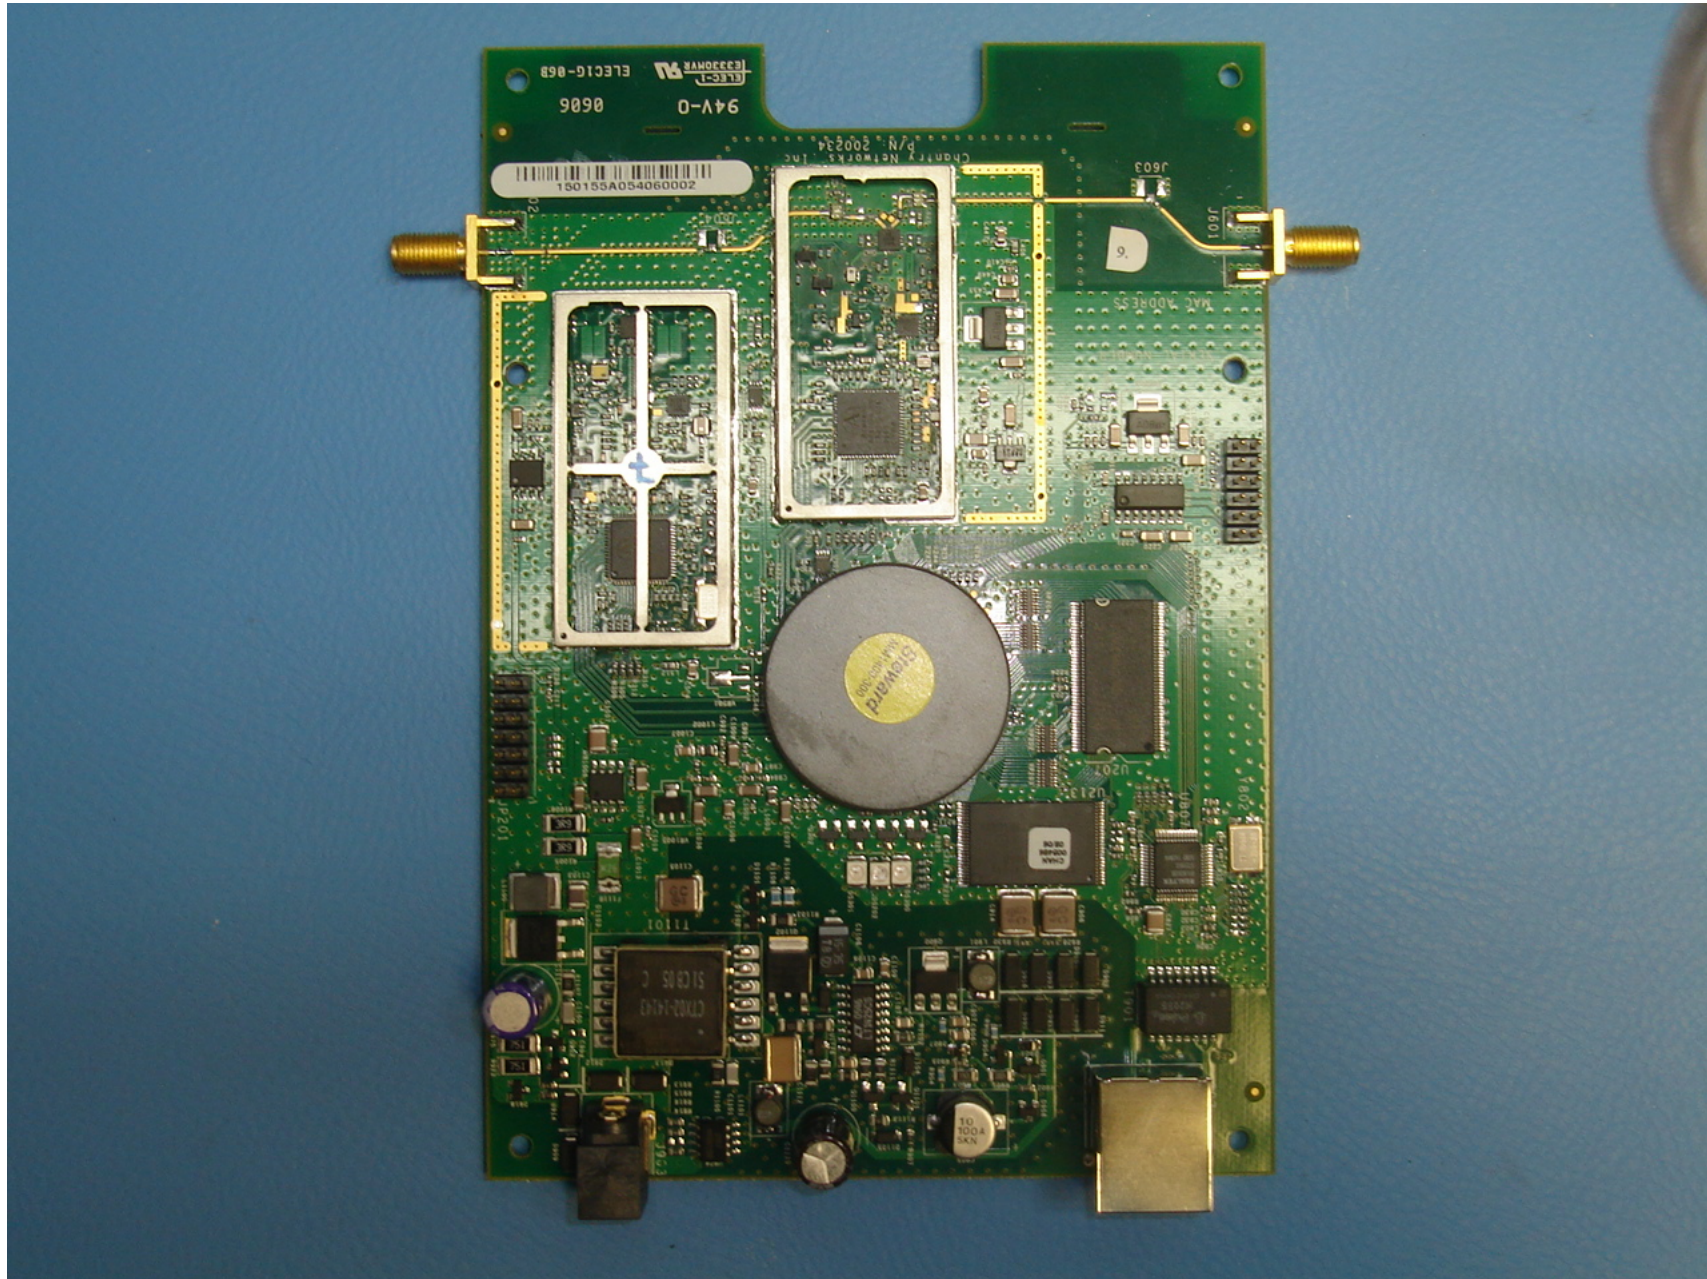

Annex 3: Internal Photographs of Device under Test
Altitude 350-2 Access Point, Model Altitude 350-2

Photo # 1
FCC ID: RJF-A3502
IC: 4141A-A3502

Models Altitude 350-2 with External Antennas

Models Altitude 350-2 with External Antennas

Models Altitude 350-2 with External Antennas

Annex 3: Internal Photographs of Device under Test

Altitude 350-2 Access Point, Model Altitude 350-2

Photo # 4

FCC ID: RJF-A3502

IC: 4141A-A3502

Models Altitude 350-2 with Internal Antennas

Models Altitude 350-2 with Internal Antennas

Models Altitude 350-2 with Internal Antennas