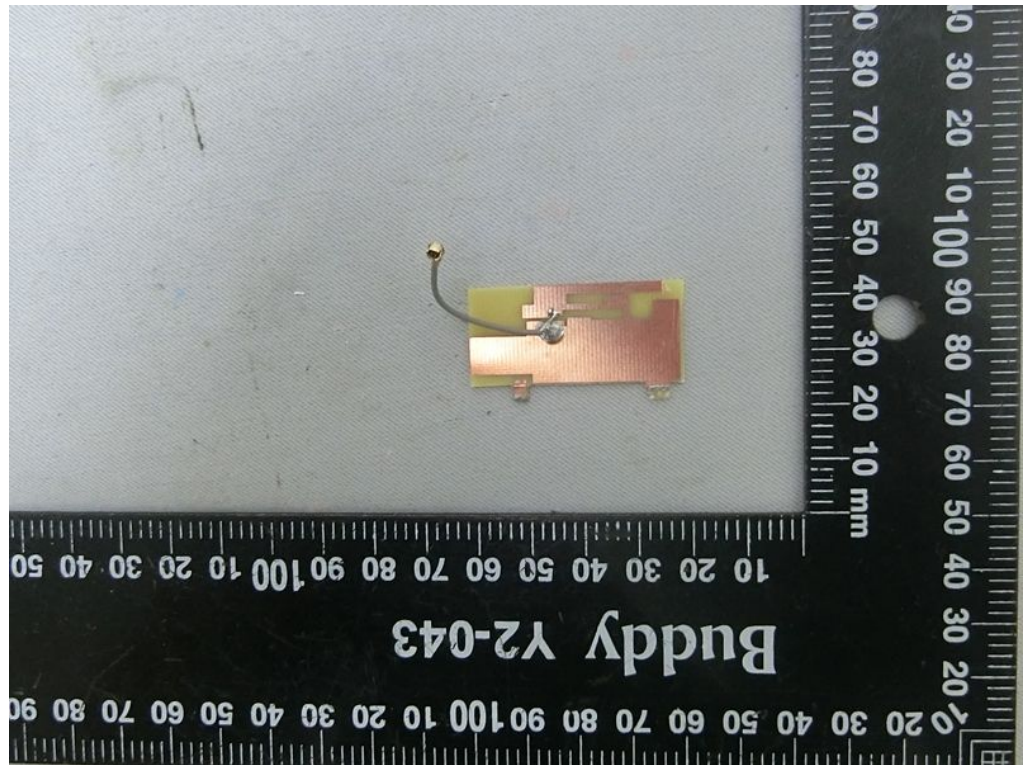

Brand Name: ZINWELL Model Name: ZAT-6000

Remote controller