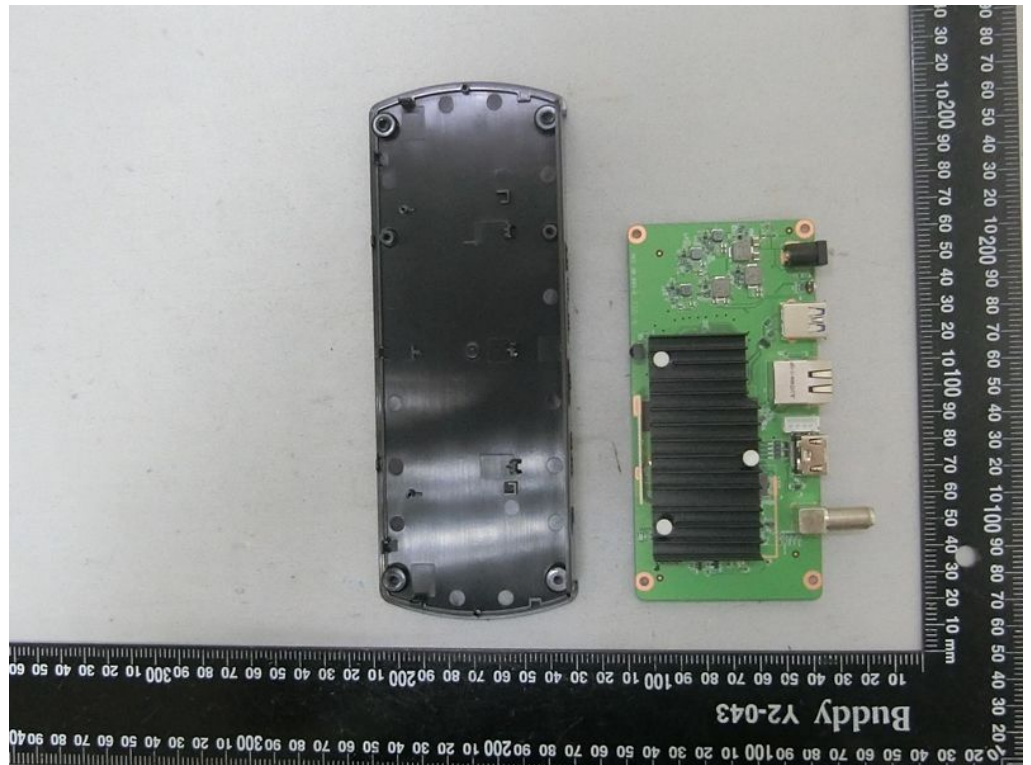

Brand Name: ZINWELL Model Name: ZAT-6000

Remote controller