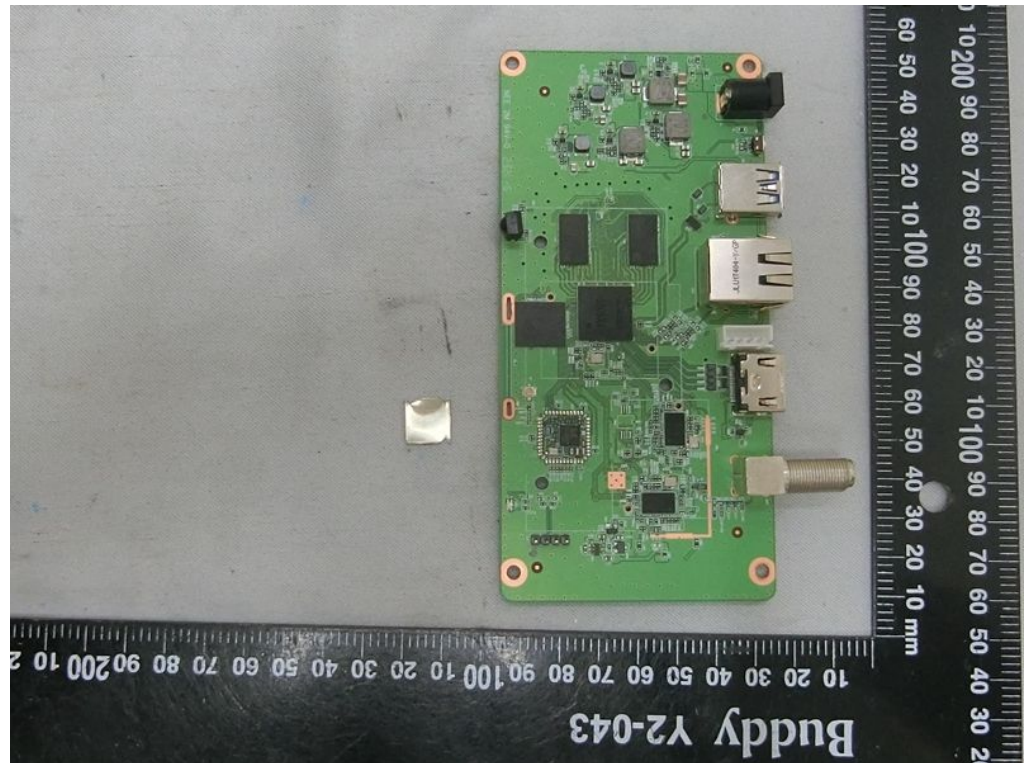

Brand Name: ZINWELL Model Name: ZAT-6000

Remote controller