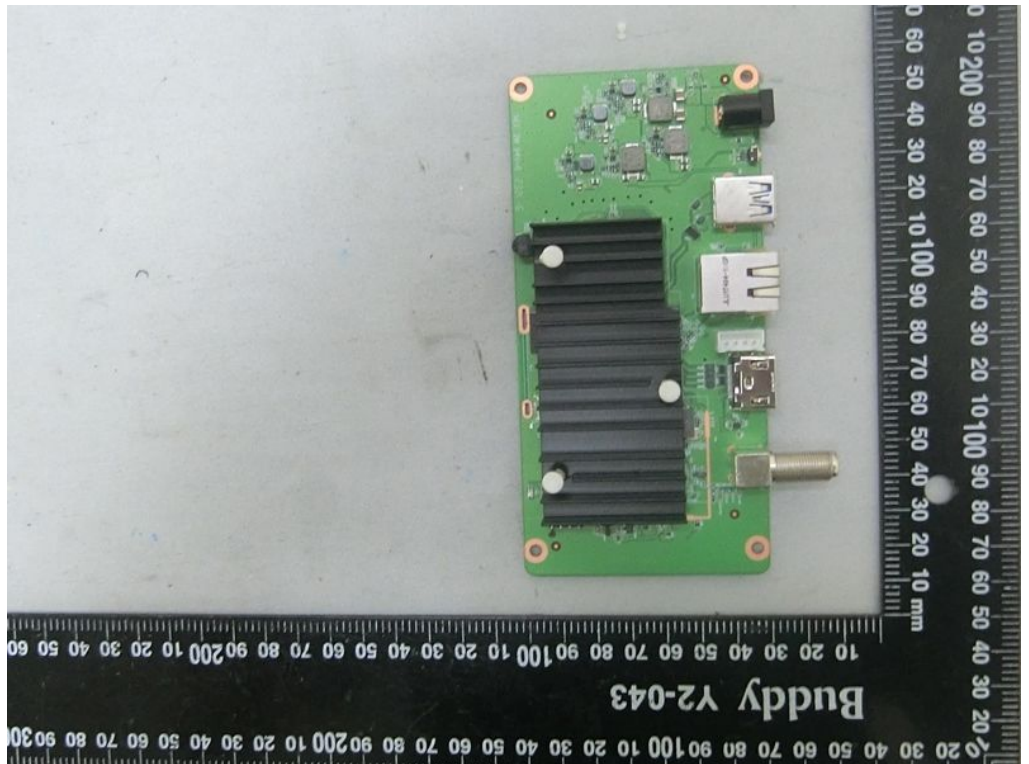

Brand Name: ZINWELL Model Name: ZAT-6000

Remote controller