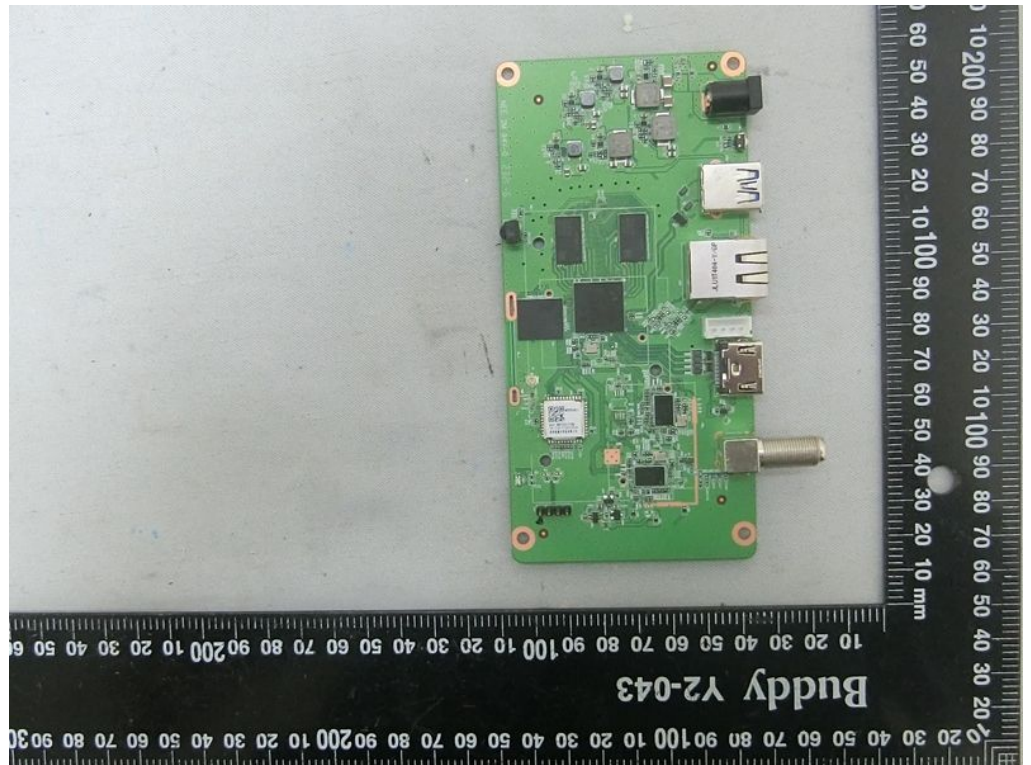

Brand Name: ZINWELL Model Name: ZAT-6000

Remote controller