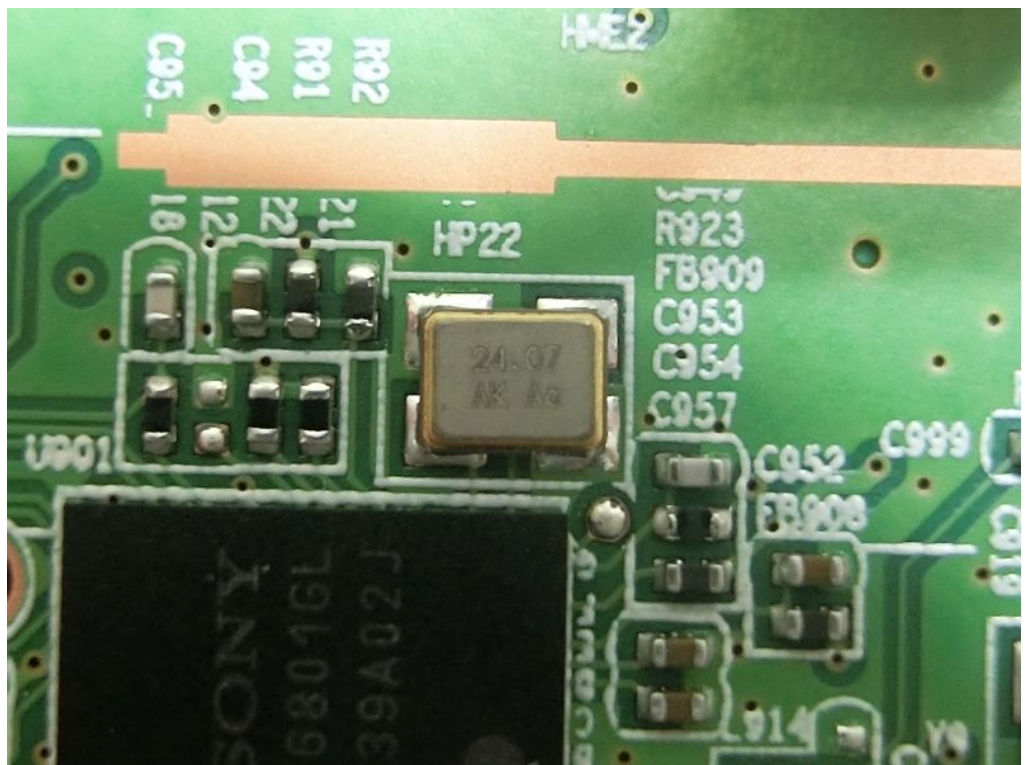

Brand Name: ZINWELL Model Name: ZAT-6000

Remote controller