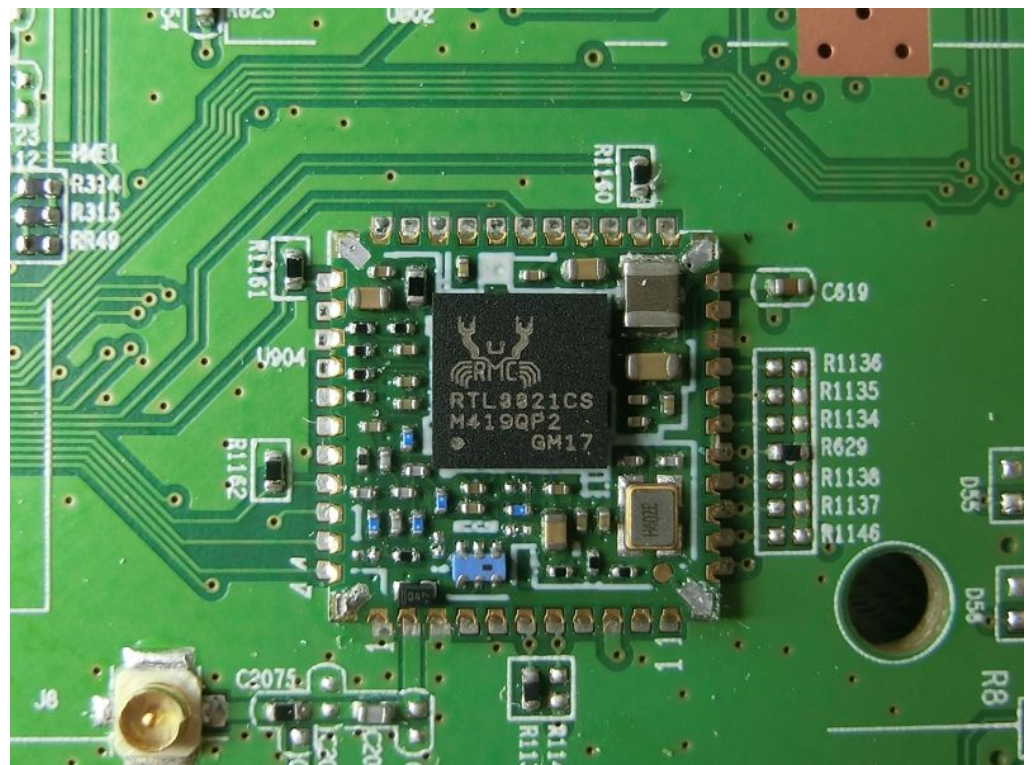

Brand Name: ZINWELL Model Name: ZAT-6000

Remote controller