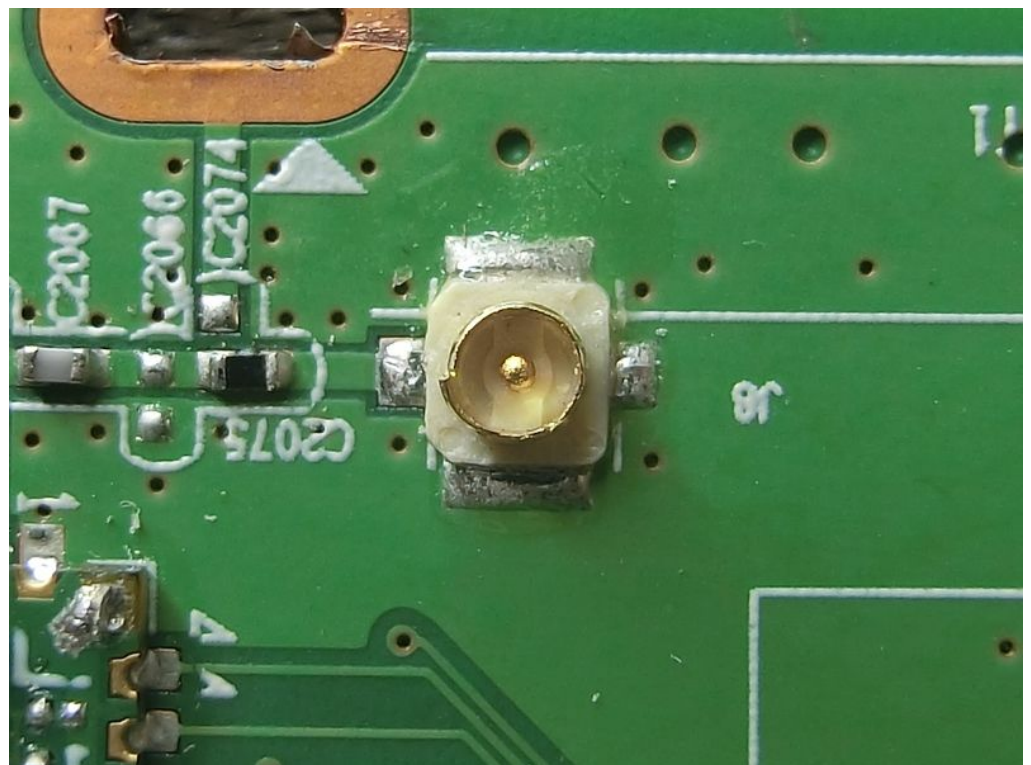

Brand Name: ZINWELL Model Name: ZAT-6000

Remote controller