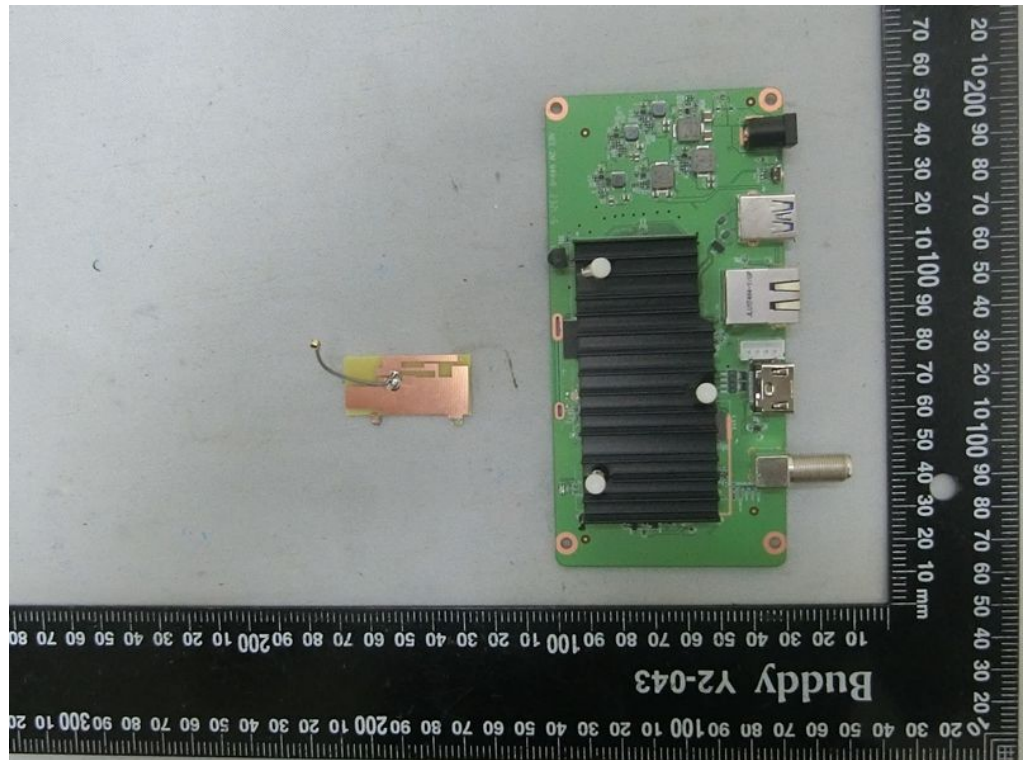

Brand Name: ZINWELL Model Name: ZAT-6000

Remote controller