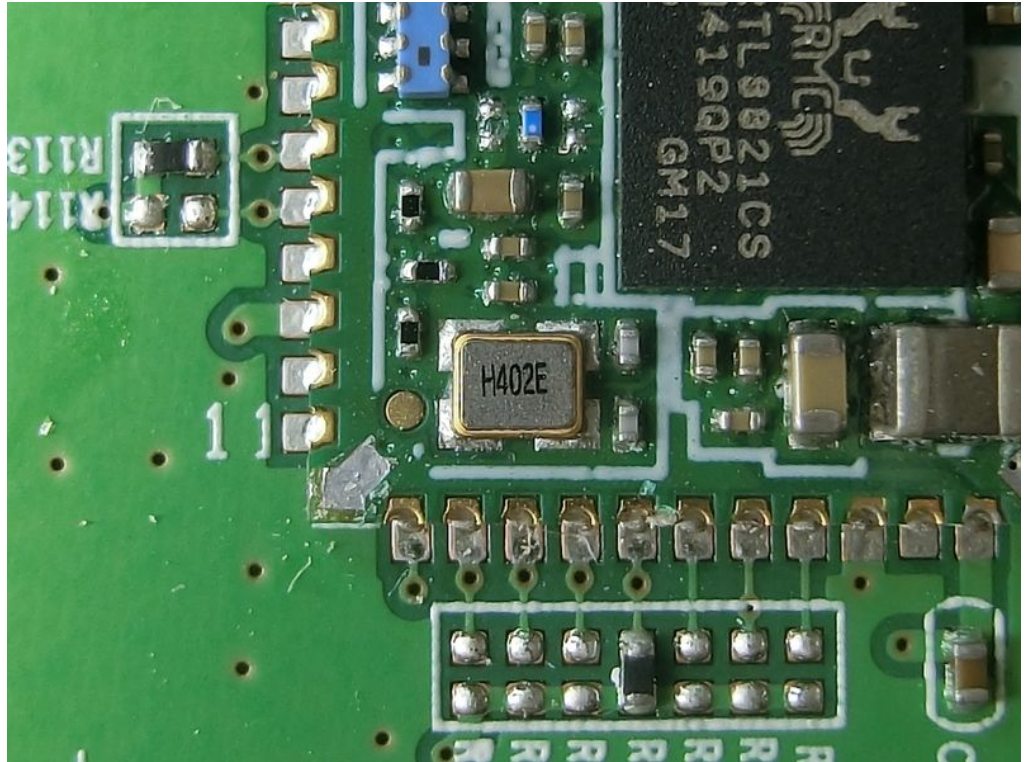

Brand Name: ZINWELL Model Name: ZAT-6000

Remote controller