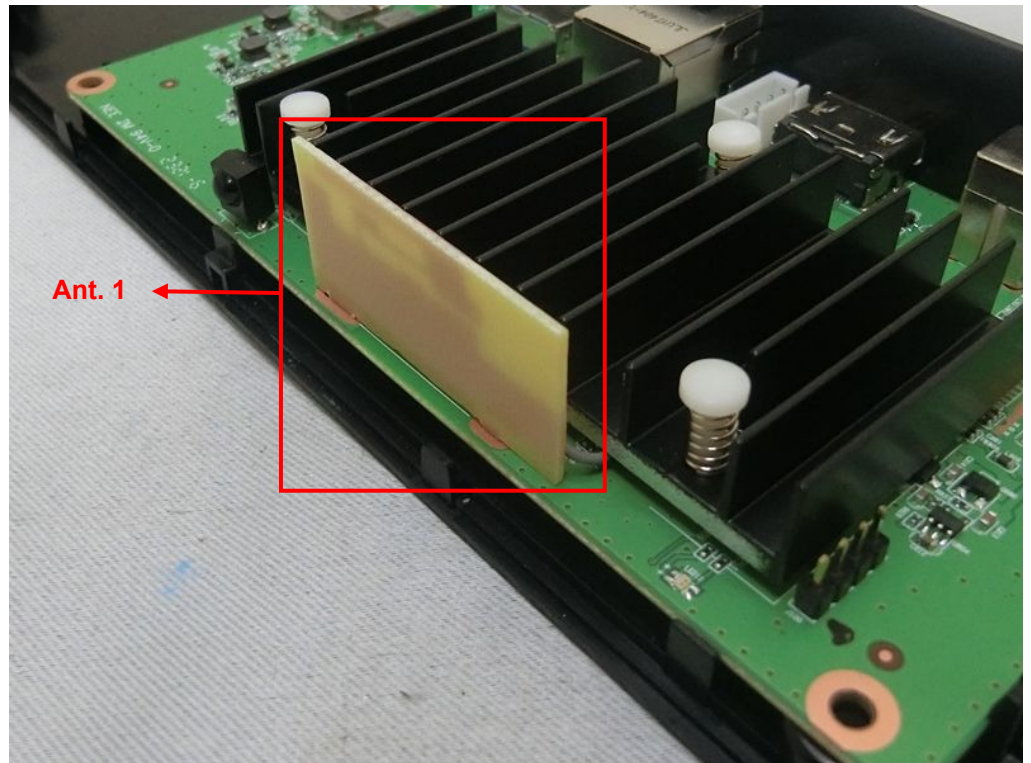

Brand Name: ZINWELL Model Name: ZAT-6000

Remote controller