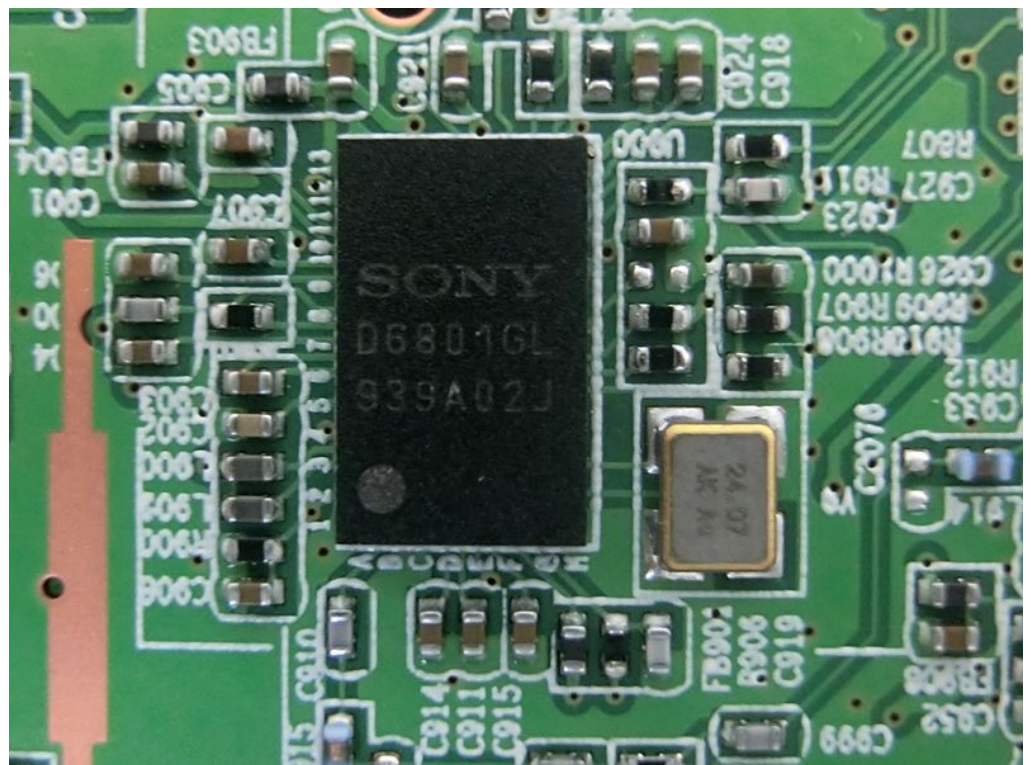

Brand Name: ZINWELL Model Name: ZAT-6000

Remote controller