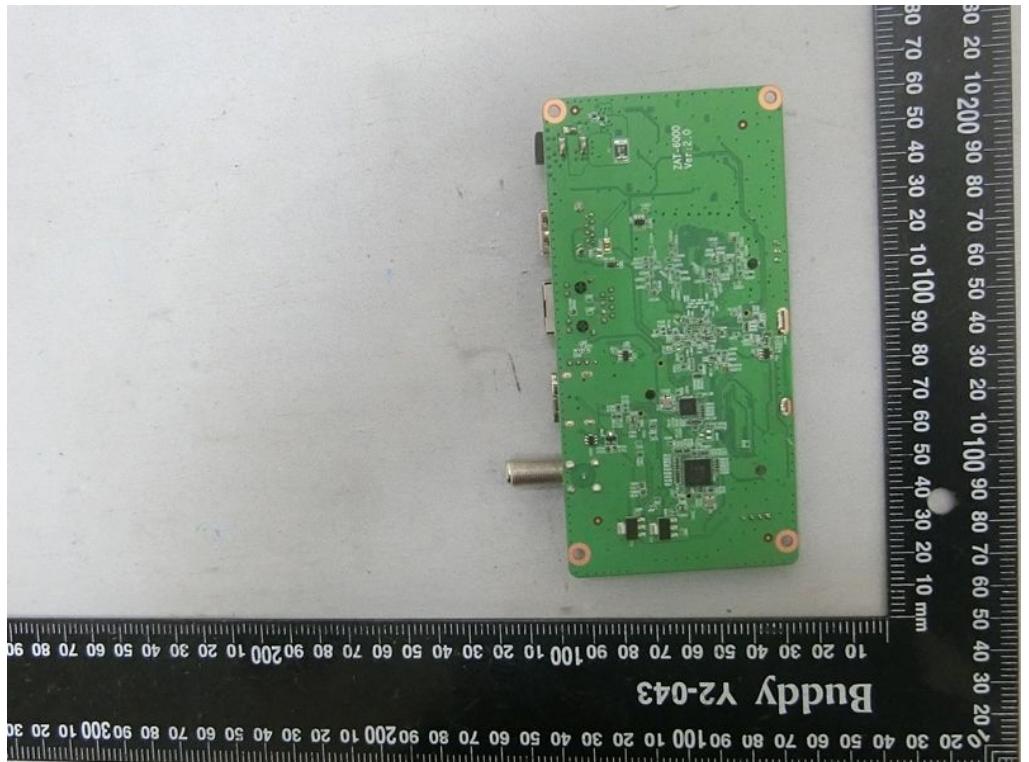

Brand Name: ZINWELL Model Name: ZAT-6000

Remote controller