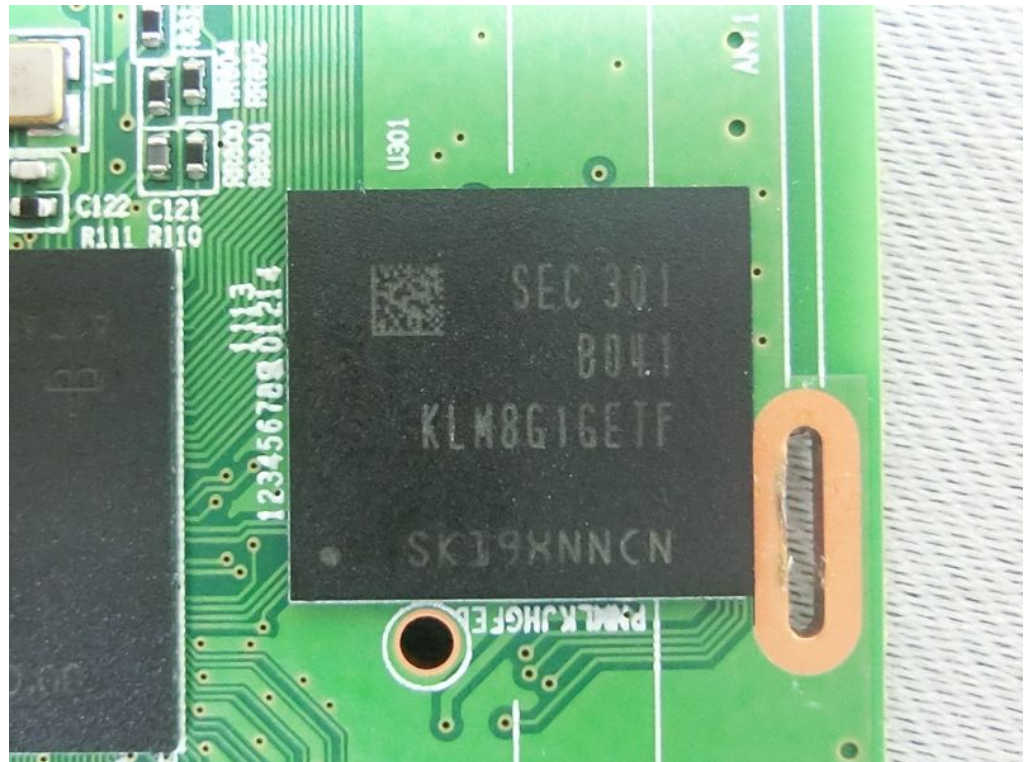

Brand Name: ZINWELL Model Name: ZAT-6000

Remote controller