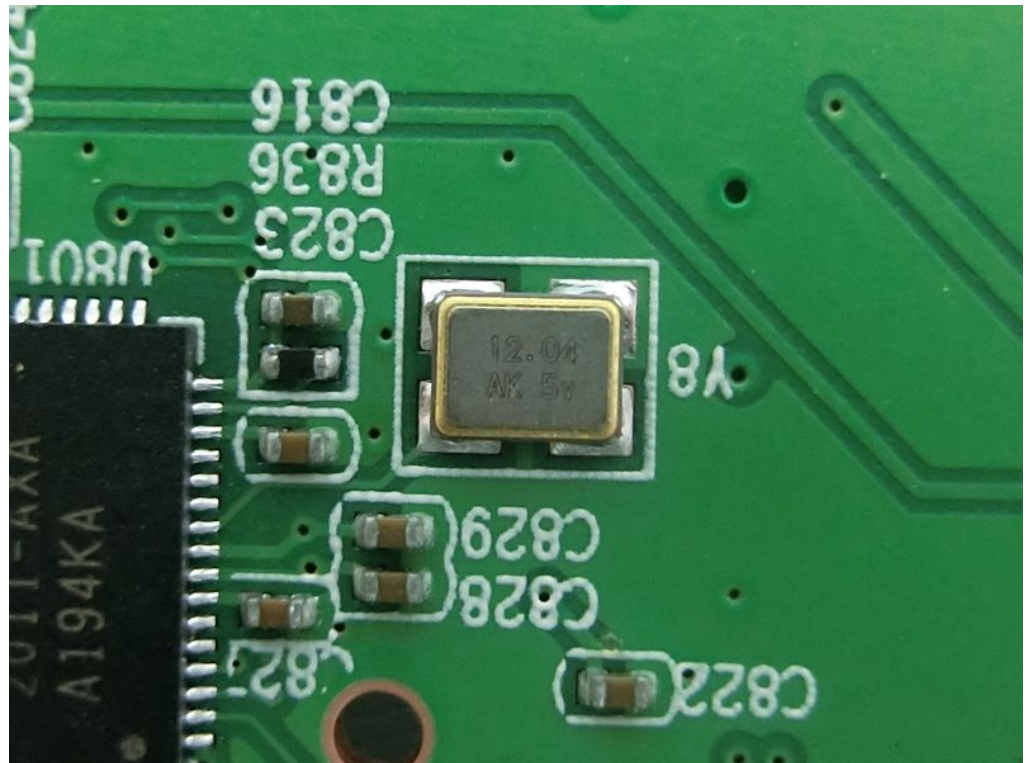

Brand Name: ZINWELL Model Name: ZAT-6000

Remote controller