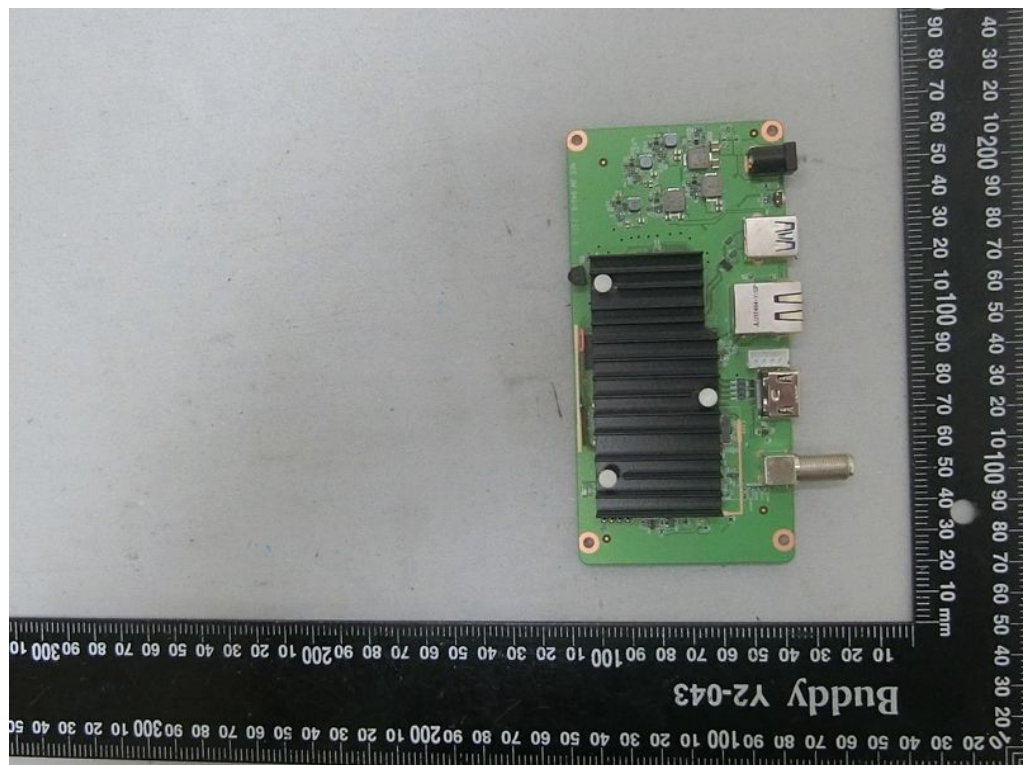

Brand Name: ZINWELL Model Name: ZAT-6000

Remote controller