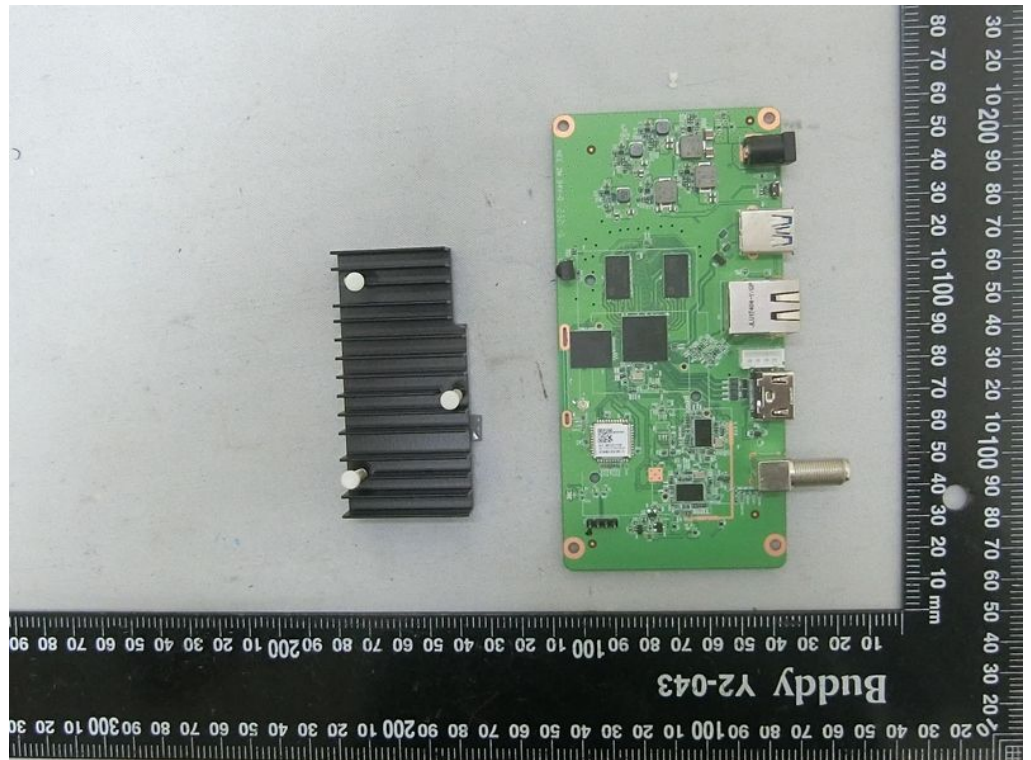

Brand Name: ZINWELL Model Name: ZAT-6000

Remote controller