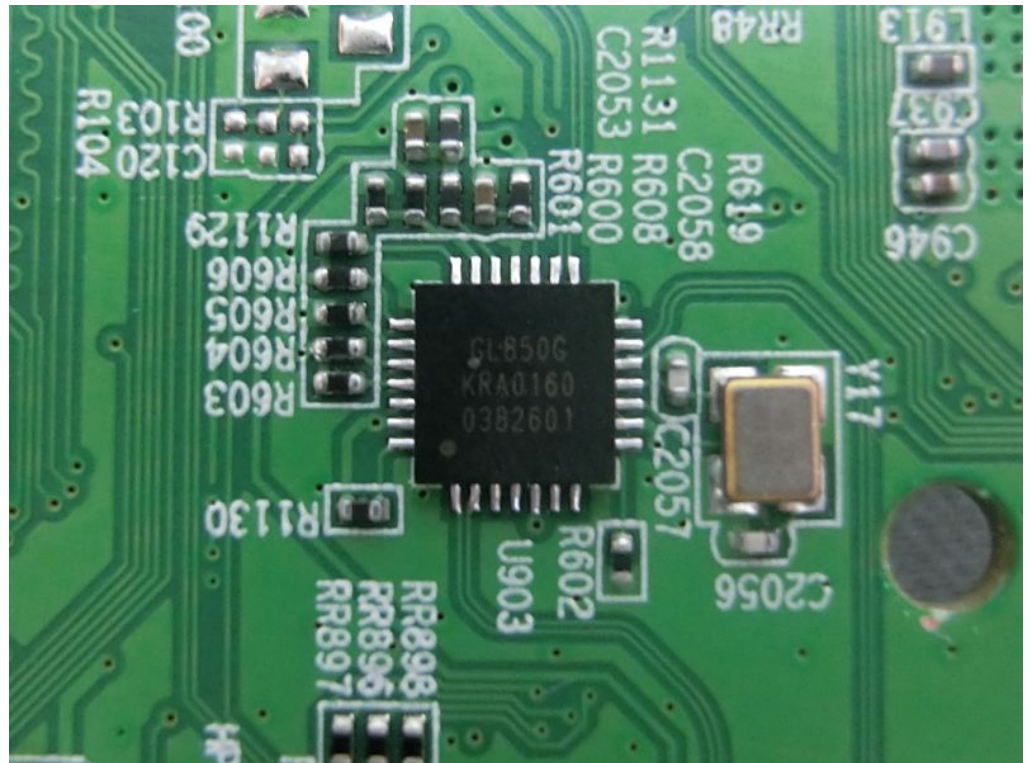

Brand Name: ZINWELL Model Name: ZAT-6000

Remote controller