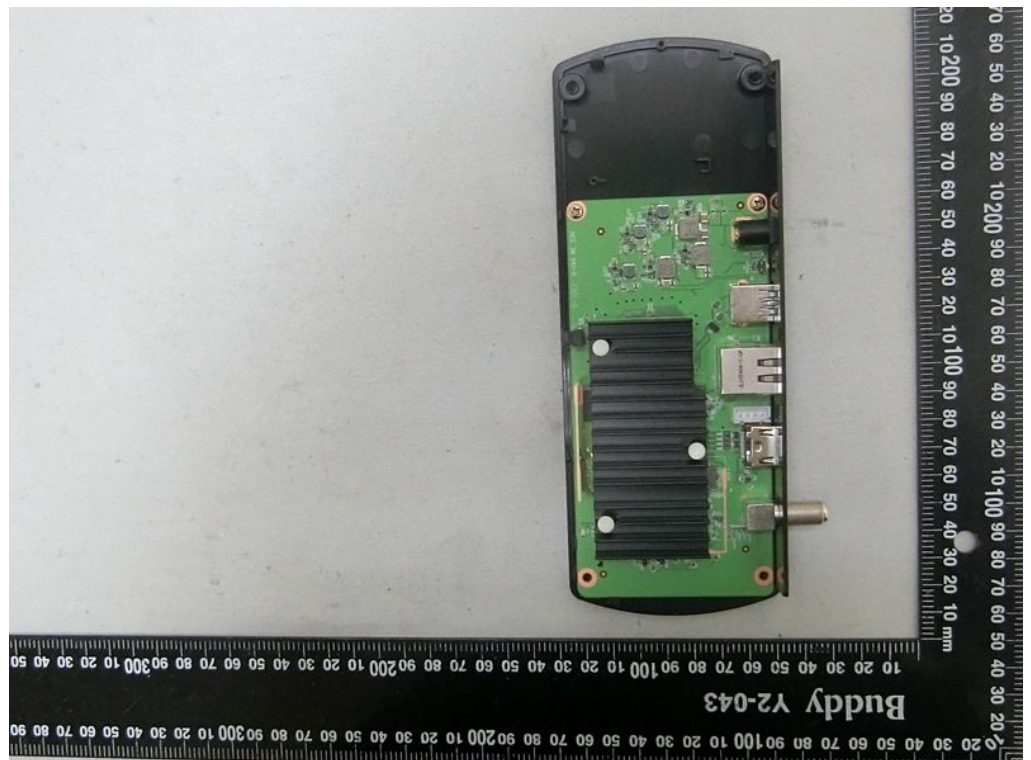

Brand Name: ZINWELL Model Name: ZAT-6000

Remote controller